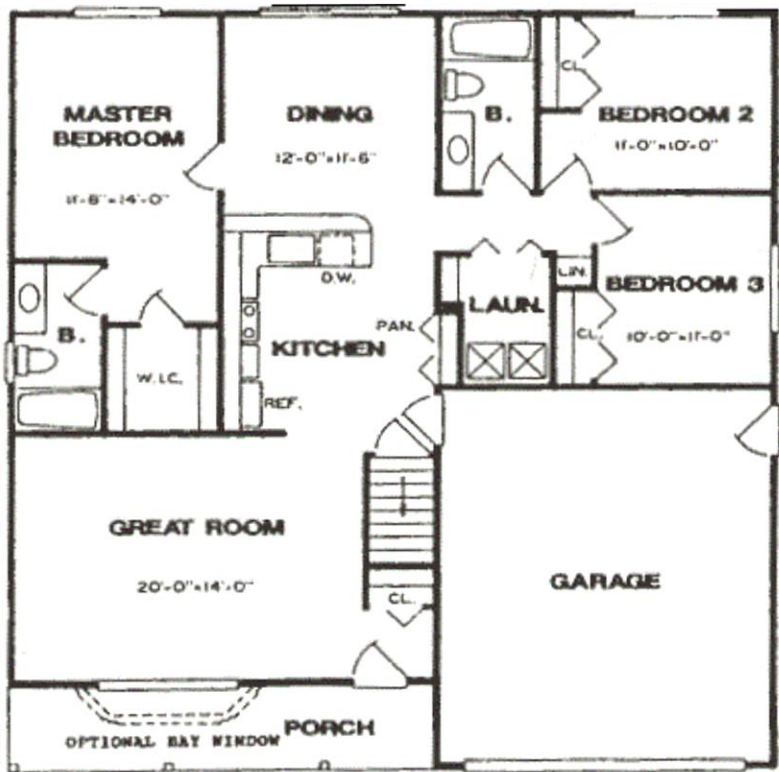

### The Birchwood

### Floor Plan

1,388 SQ. FT.  
Ranch  
3 Bedrooms  
2 Baths  
2 Car Garage

### Features Included in Home

1. 6 ft. deep covered front porch
2. Louvered shutters on front elevation
3. 8 ft. doorwall off dining
4. Eyebrow over garage door elevation "A"
5. No eyebrow over garage door elevation "B"