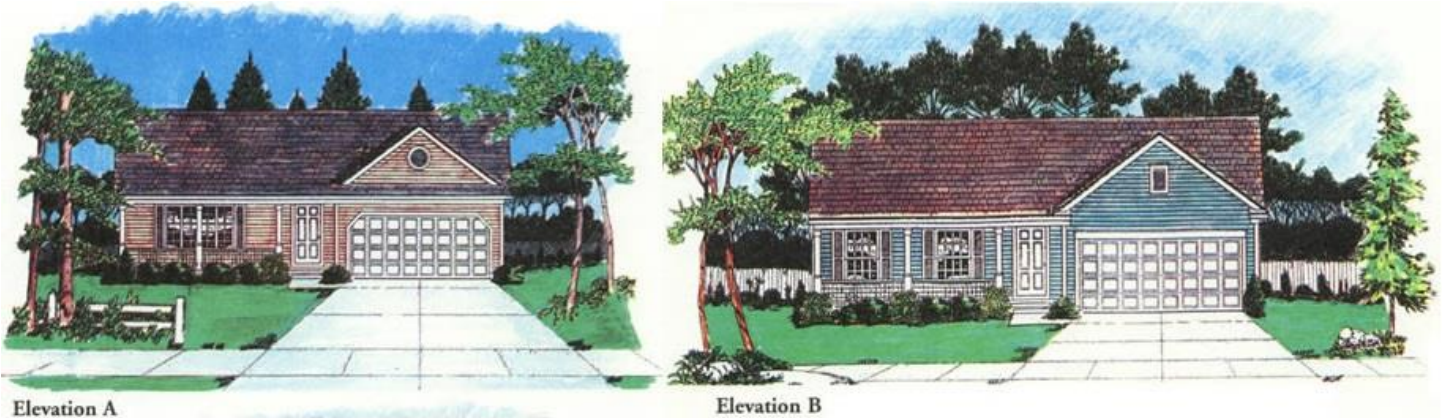

### The Birchwood

### Floor Plan

1,388 SQ. FT.  
Ranch  
3 Bedrooms  
2 Baths  
2 Car Garage

### Features Included in Home

1. 6 ft. deep covered front porch
2. Louvered shutters on front elevation
3. 8 ft. doorwall off dining
4. Eyebrow over garage door elevation "A"
5. No eyebrow over garage door elevation "B"