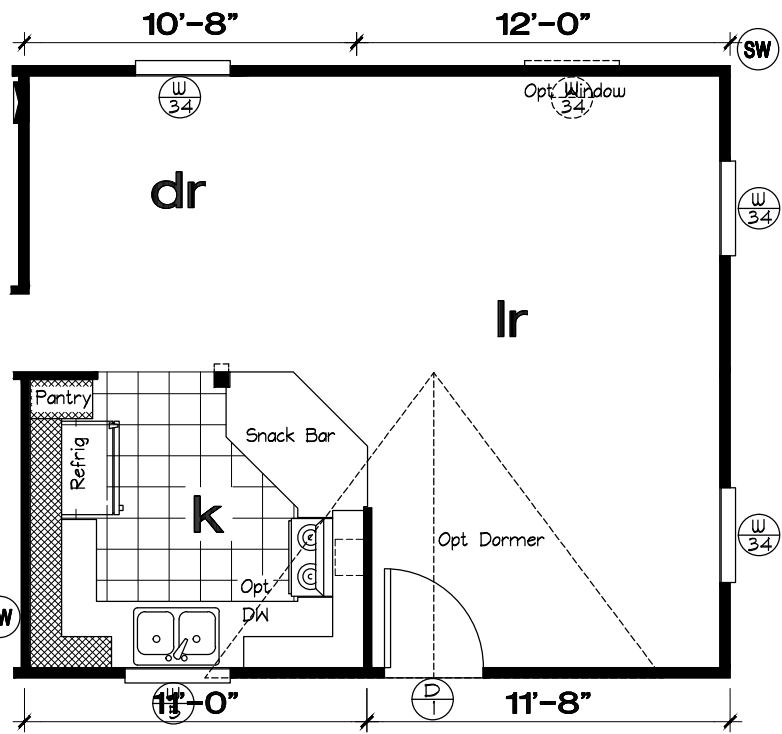

**Golden Pacific - GP481P**  
 2 Bedroom, 2 Bath - 944 Sq. Ft.

**Opt. Eyebrow Exterior**

**Option Front Entry**