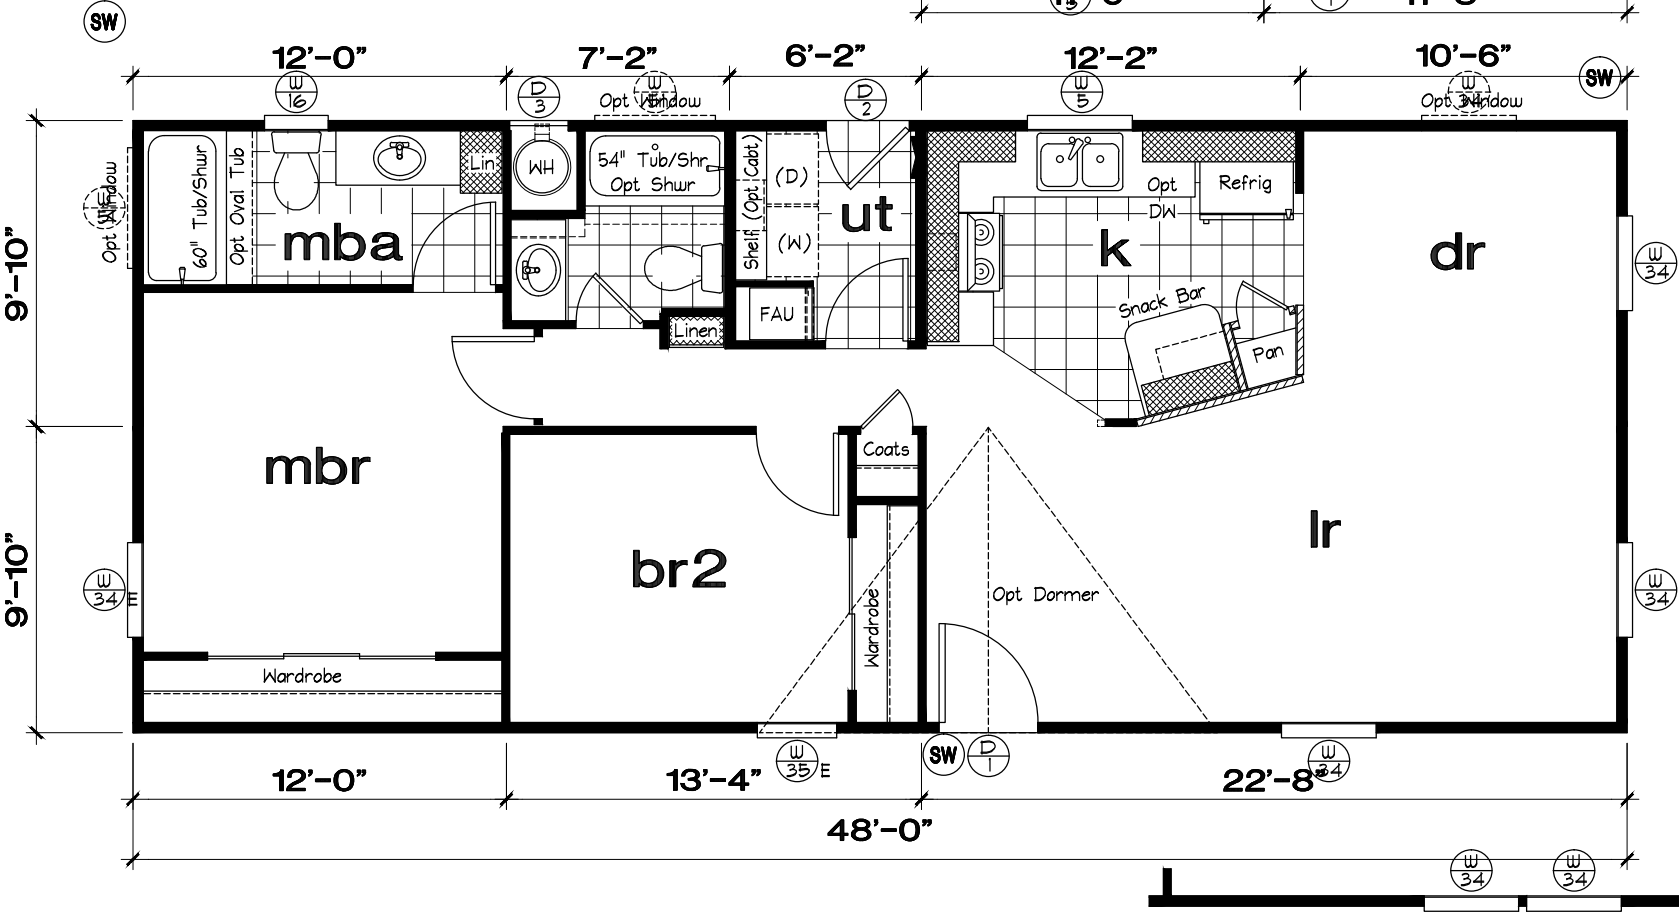

**Golden Pacific - GP481P**  
 2 Bedroom, 2 Bath - 944 Sq. Ft.

**Opt. Eyebrow Exterior**

**Option Front Entry**