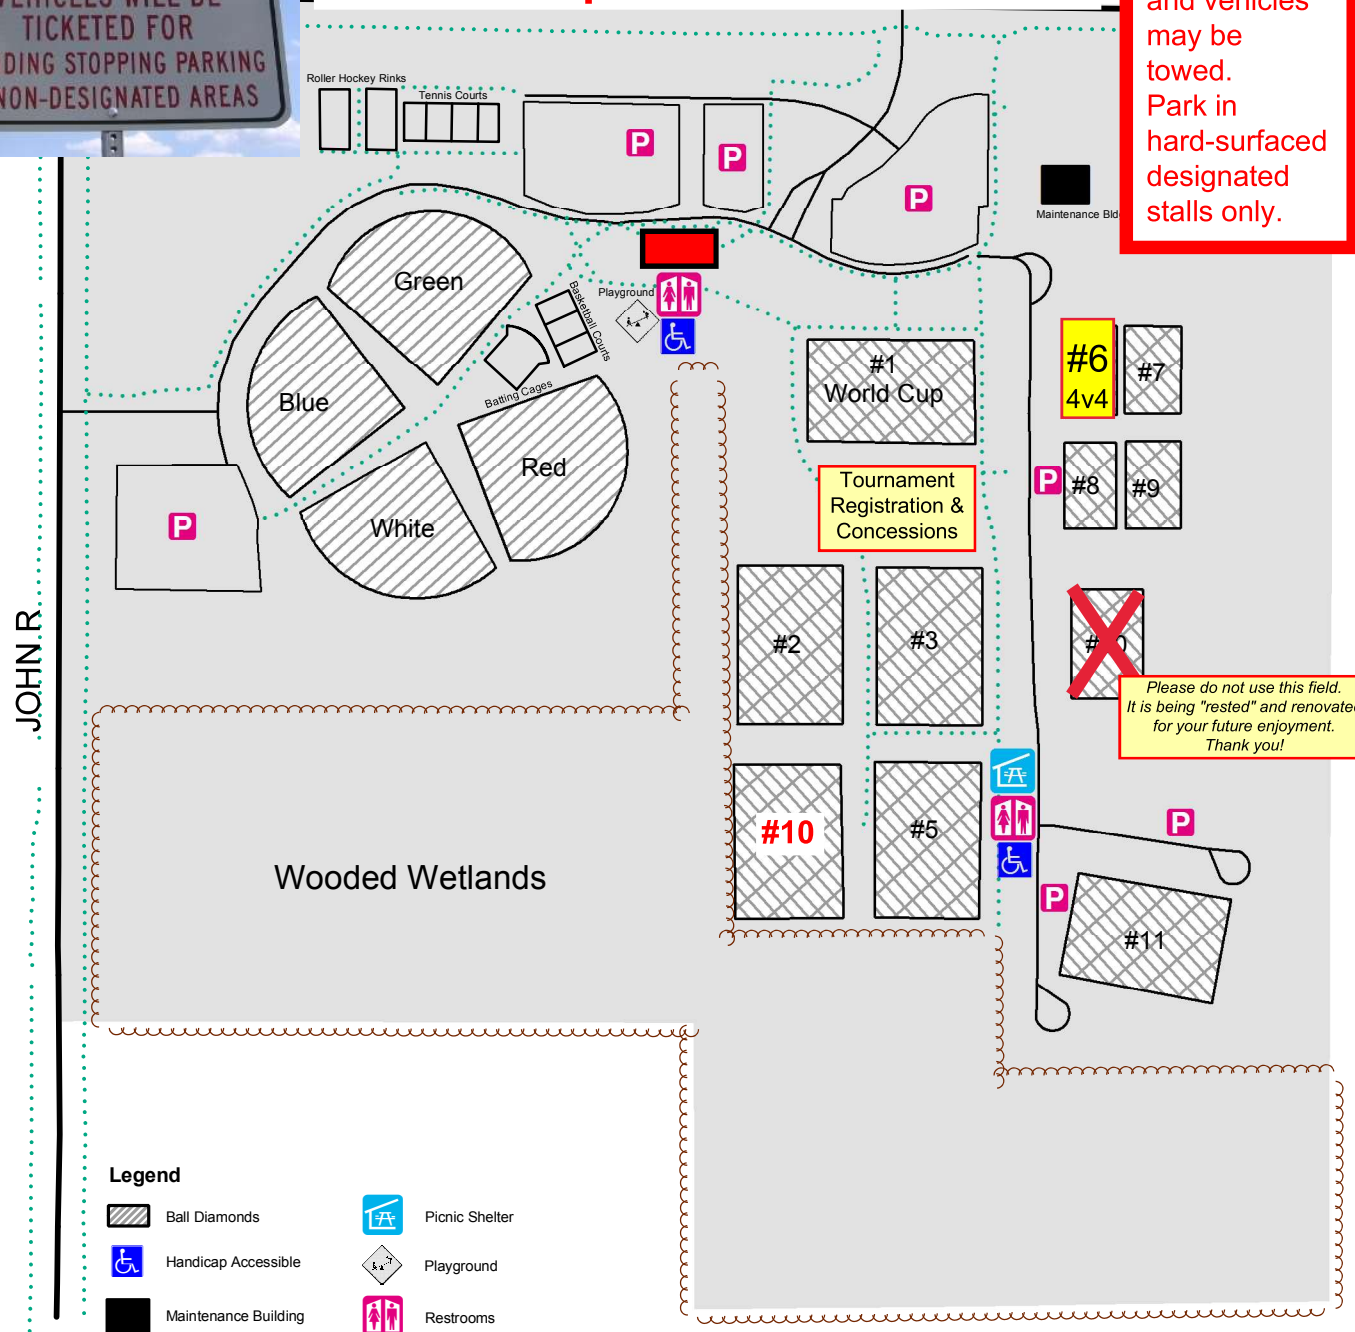

City of Rochester Hills
Earl E. Borden Park
Michigan Soccer Classic
September 2023

PARK IN DESIGNATED STALLS ONLY
 VEHICLES WILL BE TICKETED FOR STANDING STOPPING PARKING IN NON-DESIGNATED AREAS

No parking on grass anywhere. Violators may be ticketed and vehicles may be towed. Park in hard-surfaced designated stalls only.

- Legend**
- Ball Diamonds
 - Handicap Accessible
 - Maintenance Building
 - Park Office
 - Parking
 - Pathway
 - Picnic Shelter
 - Playground
 - Restrooms
 - Soccer Fields
 - Wooded wetlands

Area's A, B and C contain soccer fields 6 thru 12 (exact location will vary each season)