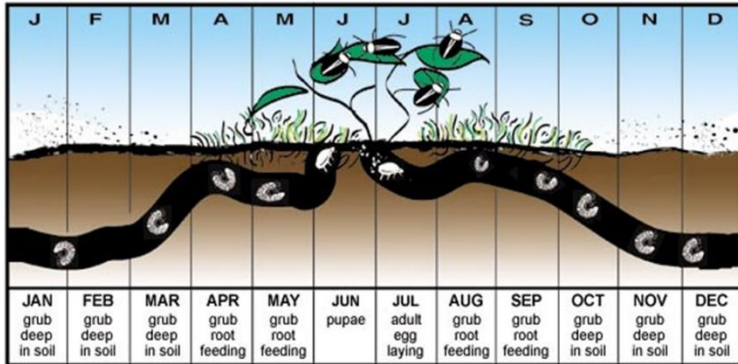

## June

### LIFE CYCLE OF THE JAPANESE BEETLE

Grub to Japanese Beetle to Eggs to Grub

Get your Award w/Merit Grub Control Now!

Apply now, to kill the grubs before transforming into Japanese Beetles; and again in August through the end of September to kill the eggs and grubs.

Apply anytime the grass is shown in the picture.