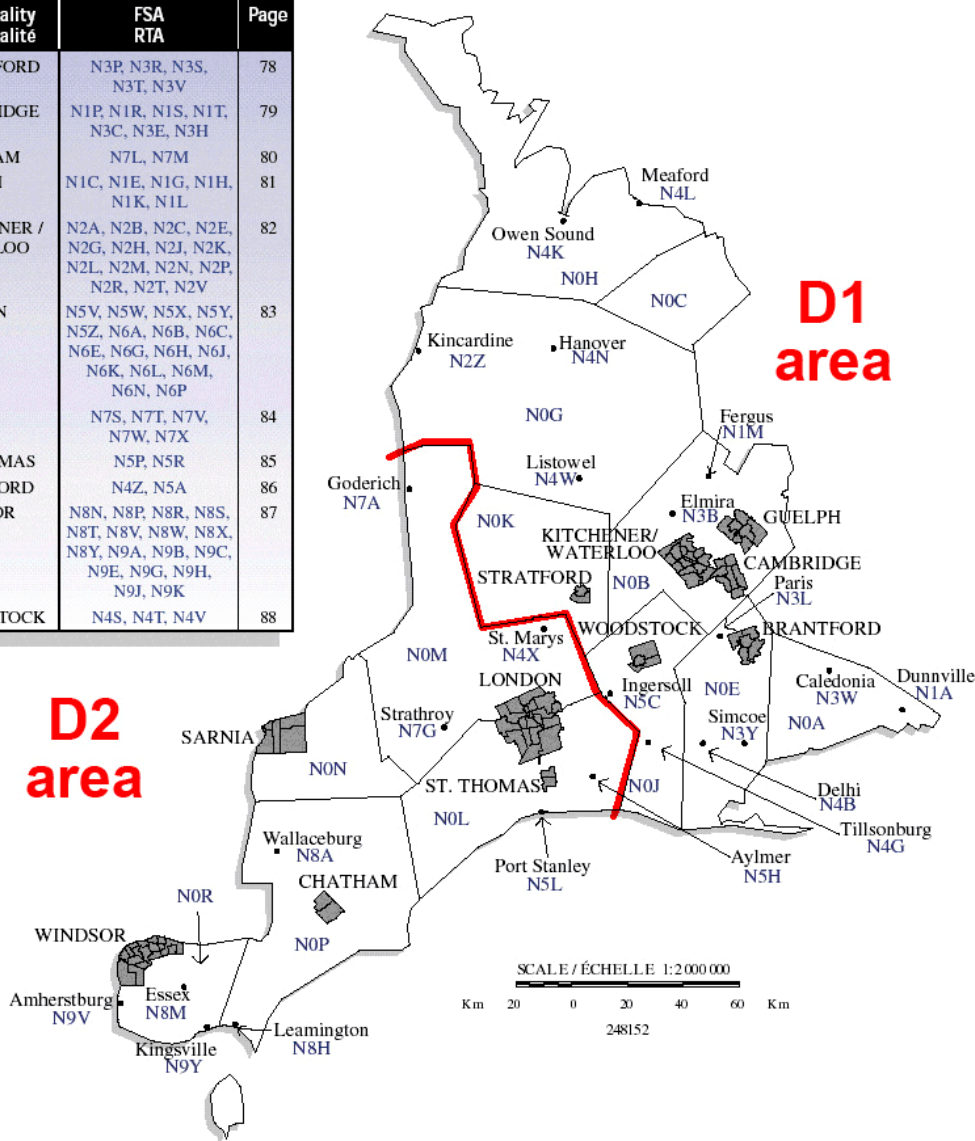

**SECTION
A
IMPBA
DISTRICTS**

IMPBA OFFICIAL RULE BOOK

IMPBA DISTRICTS

Map of Districts

District 1 & 2 Division

The District 1 & District 2 boundary line in southern Ontario is determined using the Canadian postal code system as a guide.

The eastern edge of District 2 would be a line between, Aylmer (in the south), St. Mary's (middle), then Goderich (as the northern limit), and all points south and west would be district 2. District 1 would start at Tillsonburg, Ingersoll, Woodstock, Stratford, Listowel and all points East and North over to the Ontario/Manitoba provincial boarder.

The following list of prefix postal codes will identify members in the district 2 areas

N4X, N5H, N5L, N5P, N5R, N5V, N5W, N5X, N5Y, N5Z,
 N6E, N6G, N6H, N6J, N6K, N6L, N6M, N6N, N6P,
 N7A, N7G, N7L, N7M, N7S, N7T, N7V, N7W, N7X,
 N8A, N8H, N8M, N8N, N8P, N8R, N8S, N8T, N8V, N8W, N8X, N8Y,
 N9A, N9B, N9C, N9E, N9G, N9H, N9J, N9K, N9Y, N9V

Municipality Municipalité	FSA RTA	Page
BRANTFORD	N3P, N3R, N3S, N3T, N3V	78
CAMBRIDGE	N1P, N1R, N1S, N1T, N3C, N3E, N3H	79
CHATHAM	N7L, N7M	80
GUELPH	N1C, N1E, N1G, N1H, N1K, N1L	81
KITCHENER / WATERLOO	N2A, N2B, N2C, N2E, N2G, N2H, N2J, N2K, N2L, N2M, N2N, N2P, N2R, N2T, N2V	82
LONDON	N5V, N5W, N5X, N5Y, N5Z, N6A, N6B, N6C, N6E, N6G, N6H, N6J, N6K, N6L, N6M, N6N, N6P	83
SARNIA	N7S, N7T, N7V, N7W, N7X	84
ST. THOMAS	N5P, N5R	85
STRATFORD	N4Z, N5A	86
WINDSOR	N8N, N8P, N8R, N8S, N8T, N8V, N8W, N8X, N8Y, N9A, N9B, N9C, N9E, N9G, N9H, N9J, N9K	87
WOODSTOCK	N4S, N4T, N4V	88