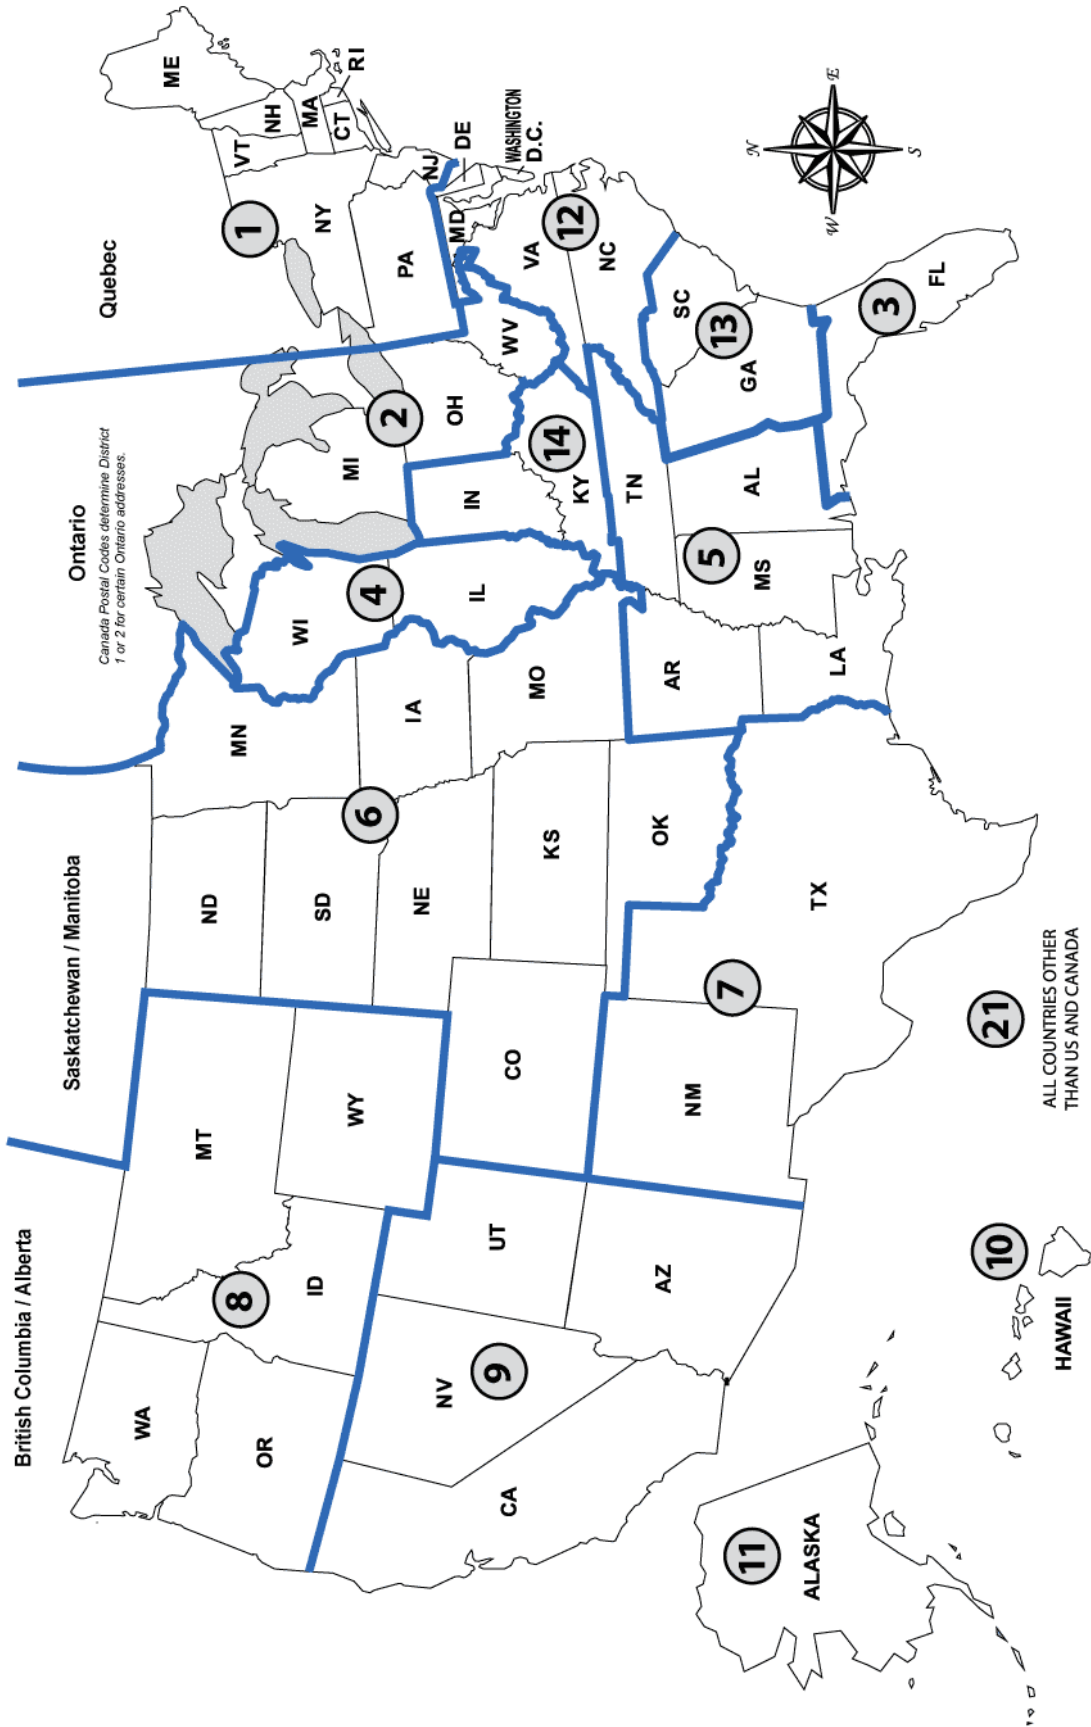

**SECTION
A
IMPBA
DISTRICTS**

IMPBA OFFICIAL RULE BOOK

IMPBA DISTRICTS

Map of Districts

District 1 & 2 Division

The District 1 & District 2 boundary line in southern Ontario is determined using the Canadian postal code system as a guide.

The eastern edge of District 2 would be a line between, Aylmer (in the south), St. Mary's (middle), then Goderich (as the northern limit), and all points south and west would be district 2. District 1 would start at Tillsonburg, Ingersoll, Woodstock, Stratford, Listowel and all points East and North over to the Ontario/Manitoba provincial boarder.

The following list of prefix postal codes will identify members in the district 2 areas

N4X, N5H, N5L, N5P, N5R, N5V, N5W, N5X, N5Y, N5Z,
 N6E, N6G, N6H, N6J, N6K, N6L, N6M, N6N, N6P,
 N7A, N7G, N7L, N7M, N7S, N7T, N7V, N7W, N7X,
 N8A, N8H, N8M, N8N, N8P, N8R, N8S, N8T, N8V, N8W, N8X, N8Y,
 N9A, N9B, N9C, N9E, N9G, N9H, N9J, N9K, N9Y, N9V

Municipality Municipalité	FSA RTA	Page
BRANTFORD	N3P, N3R, N3S, N3T, N3V	78
CAMBRIDGE	N1P, N1R, N1S, N1T, N3C, N3E, N3H	79
CHATHAM	N7L, N7M	80
GUELPH	N1C, N1E, N1G, N1H, N1K, N1L	81
KITCHENER / WATERLOO	N2A, N2B, N2C, N2E, N2G, N2H, N2J, N2K, N2L, N2M, N2N, N2P, N2R, N2T, N2V	82
LONDON	N5V, N5W, N5X, N5Y, N5Z, N6A, N6B, N6C, N6E, N6G, N6H, N6J, N6K, N6L, N6M, N6N, N6P	83
SARNIA	N7S, N7T, N7V, N7W, N7X	84
ST. THOMAS	N5P, N5R	85
STRATFORD	N4Z, N5A	86
WINDSOR	N8N, N8P, N8R, N8S, N8T, N8V, N8W, N8X, N8Y, N9A, N9B, N9C, N9E, N9G, N9H, N9J, N9K	87
WOODSTOCK	N4S, N4T, N4V	88