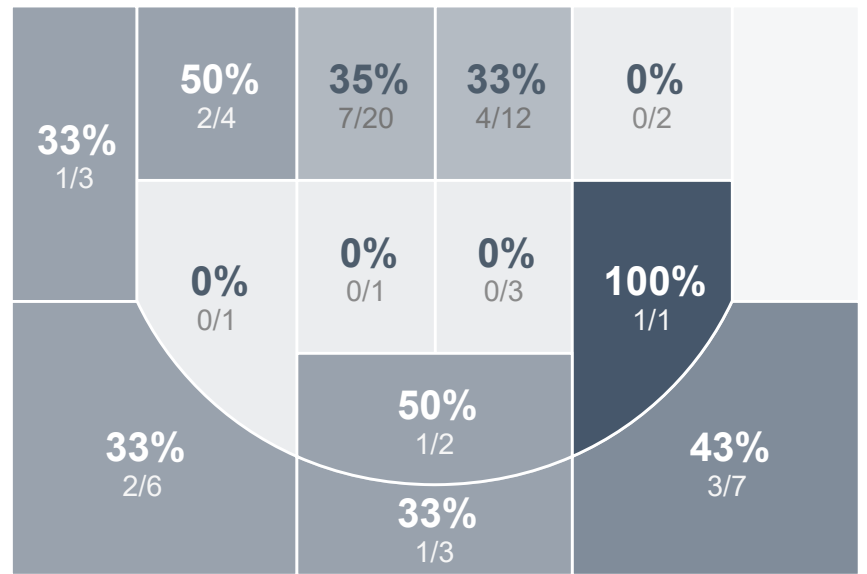

Box Score Report

LHS vs Watford City - Feb 5, 2021 - W 67-61

Period Stats

Team	1	2	Final
LHS	26	41	67
WCHS	22	39	61

Run Graph

Team Stats

	LHS	WCHS
Field Goal %	33.8%	44.2%
Effective Field Goal %	39.2%	52.9%
2FG Made/Attempted	15/46	14/32
2FG%	32.6%	43.8%
3FG Made/Attempted	7/19	9/20
3FG%	36.8%	45.0%
FT Made/Attempted	16/29	6/10
Free Throw Percentage	55.2%	60.0%
Points Per Possession	0.95	0.84
Transition Points	17	6
Points Off Turnovers	20	11
Second Chance Points	15	4
Points in the Paint	22	18
Offensive Rebounds	19	6
Defense Rebounds	22	32
Assists	13	14
Deflections	12	6
Steals	14	5
Blocks	0	3
Turnovers	11	22
Personal Fouls	15	19
Charges Taken	0	3

LEGACY GIRLS VARSITY

Watford City High School

LEGACY GIRLS VARSITY's Player Stats

Name	Pts	FG	3FG	FT	+/-	MINS	OREB	DREB	AST	DEFL	STL	BLK	TO	FOUL	CHG
#11 Hailyn Weigel	2	1/4	0/2	0/0	+ 9	14	1	0	1	0	1	0	0	1	0
#14 Breena Sand	10	4/6	2/2	0/5	+ 7	29	1	4	1	2	1	0	3	2	0
#22 Alyssa Eckroth	9	2/5	1/2	4/5	+ 9	20	1	2	3	1	1	0	0	3	0
#23 Arianna Berryhill	19	5/17	4/8	5/6	- 1	32	3	7	4	5	4	0	3	3	0
#30 Jaiden Baker	12	3/14	0/2	6/10	- 3	27	1	2	1	2	5	0	2	3	0
#35 Ashley Guthmiller	2	1/5	0/3	0/2	+ 3	29	1	1	1	1	2	0	0	0	0
#44 Hannah Stymeist	13	6/11	0/0	1/1	0	26	5	3	1	1	0	0	2	1	0
#45 Alece Blazek	0	0/3	0/0	0/0	+ 6	11	1	2	1	0	0	0	1	2	0