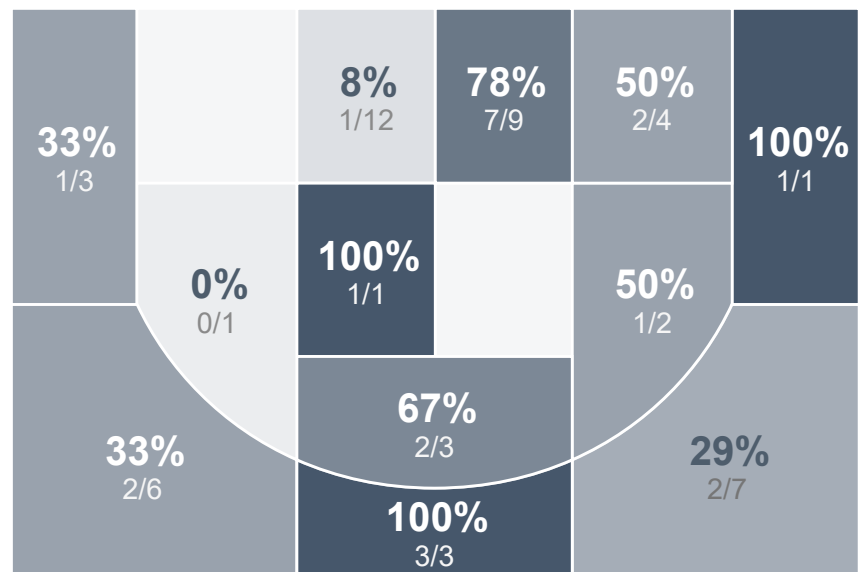

Box Score Report

LHS vs Watford City - Feb 5, 2021 - W 67-61

Period Stats

Team	1	2	Final
LHS	26	41	67
WCHS	22	39	61

Run Graph

Team Stats

	LHS	WCHS
Field Goal %	33.8%	44.2%
Effective Field Goal %	39.2%	52.9%
2FG Made/Attempted	15/46	14/32
2FG%	32.6%	43.8%
3FG Made/Attempted	7/19	9/20
3FG%	36.8%	45.0%
FT Made/Attempted	16/29	6/10
Free Throw Percentage	55.2%	60.0%
Points Per Possession	0.95	0.84
Transition Points	17	6
Points Off Turnovers	20	11
Second Chance Points	15	4
Points in the Paint	22	18
Offensive Rebounds	19	6
Defense Rebounds	22	32
Assists	13	14
Deflections	12	6
Steals	14	5
Blocks	0	3
Turnovers	11	22
Personal Fouls	15	19
Charges Taken	0	3

LEGACY GIRLS VARSITY

Watford City High School

LEGACY GIRLS VARSITY's Player Stats

Name	Pts	FG	3FG	FT	+/-	MINS	OREB	DREB	AST	DEFL	STL	BLK	TO	FOUL	CHG
#11 Hailyn Weigel	2	1/4	0/2	0/0	+ 9	14	1	0	1	0	1	0	0	1	0
#14 Breena Sand	10	4/6	2/2	0/5	+ 7	29	1	4	1	2	1	0	3	2	0
#22 Alyssa Eckroth	9	2/5	1/2	4/5	+ 9	20	1	2	3	1	1	0	0	3	0
#23 Arianna Berryhill	19	5/17	4/8	5/6	- 1	32	3	7	4	5	4	0	3	3	0
#30 Jaiden Baker	12	3/14	0/2	6/10	- 3	27	1	2	1	2	5	0	2	3	0
#35 Ashley Guthmiller	2	1/5	0/3	0/2	+ 3	29	1	1	1	1	2	0	0	0	0
#44 Hannah Stymeist	13	6/11	0/0	1/1	0	26	5	3	1	1	0	0	2	1	0
#45 Alece Blazek	0	0/3	0/0	0/0	+ 6	11	1	2	1	0	0	0	1	2	0