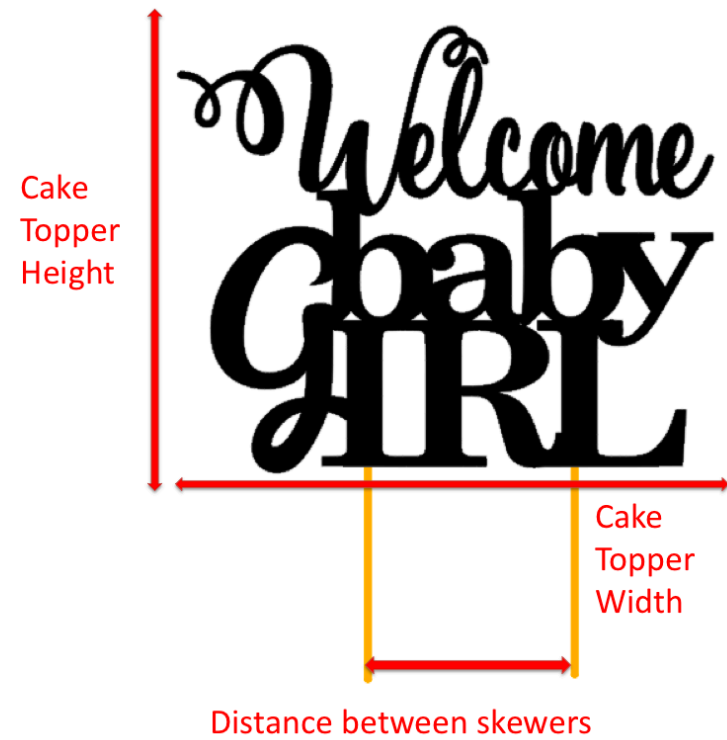

WELCOME BABY BOY

Cake Topper Code	Cake Topper Width	Cake Topper Height	Distance Between Skewers	Recommendations
6x5	6 in	5 in	Around 3.5in *skewers height is 4in	Ideal for 6in to 8in diameter cakes
8x6	8 in	6 in	Around 4.5in *skewers height is 4in	Ideal for 9in diameter cakes
9x7	9 in	7 in	Around 5in *skewers height is 3in	Ideal for 10in diameter cakes
10x8	10 in	8 in	distance between 1 st & 3 rd skewer is Less than 6in *skewers height is 3in	Ideal for 11in diameter cakes
11x9	11 in	9 in	distance between 1 st & 3 rd skewer is around 6.5in *skewers height is 3in	Ideal for 12in (or more) diameter cakes