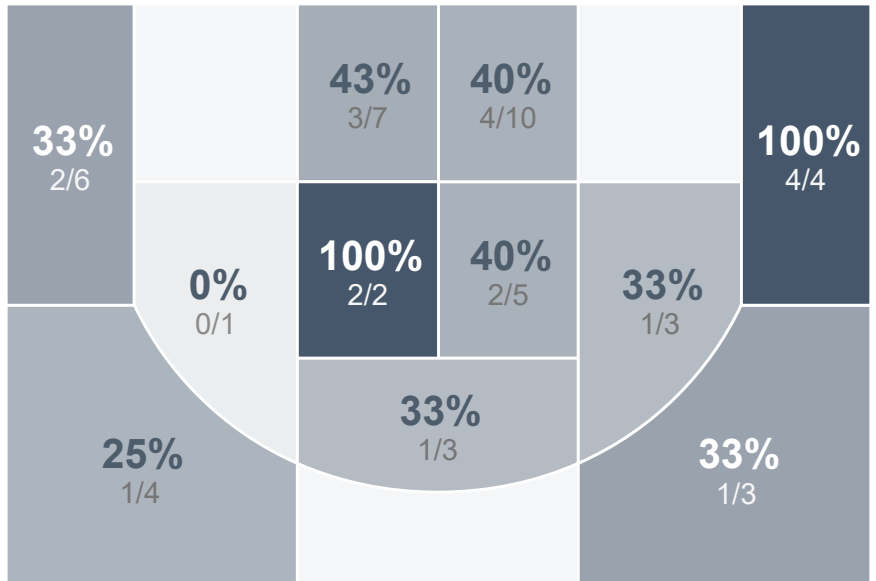

Century Patriots Girls Basketball