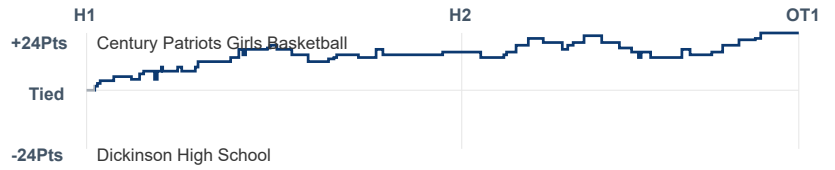

Box Score Report

CHS @ Dickinson - Dec 10, 2019 - W 64-40

Period Stats

Team	1	2	Final
CHS	36	28	64
DHS	20	20	40

Run Graph