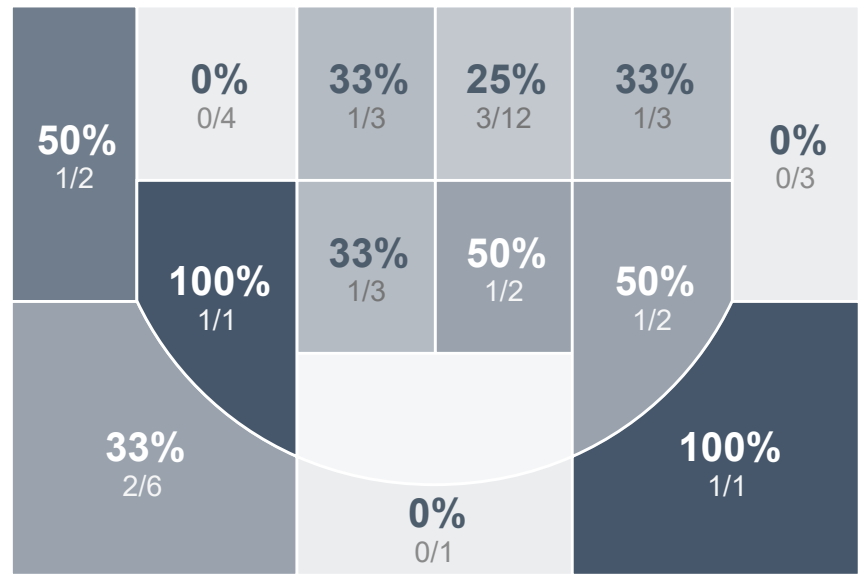

Girls' Varsity Basketball