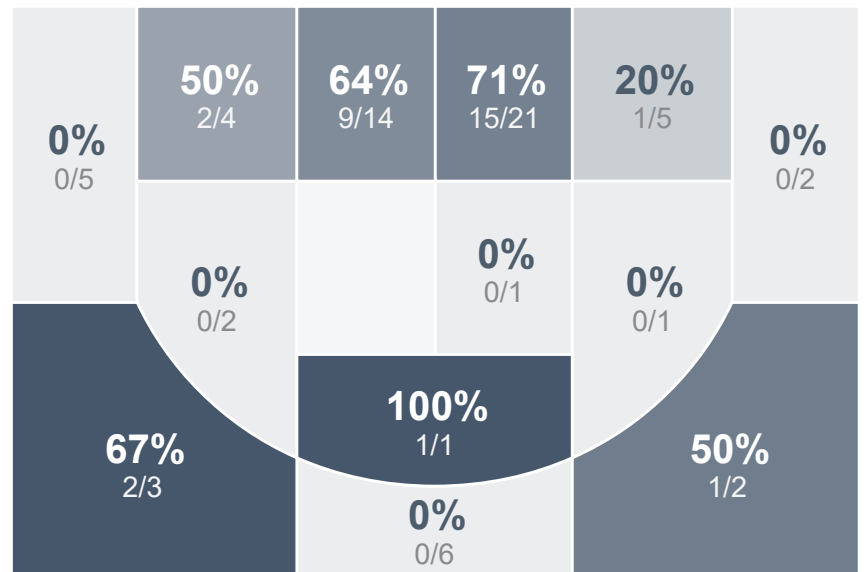

Bismarck Legacy High School