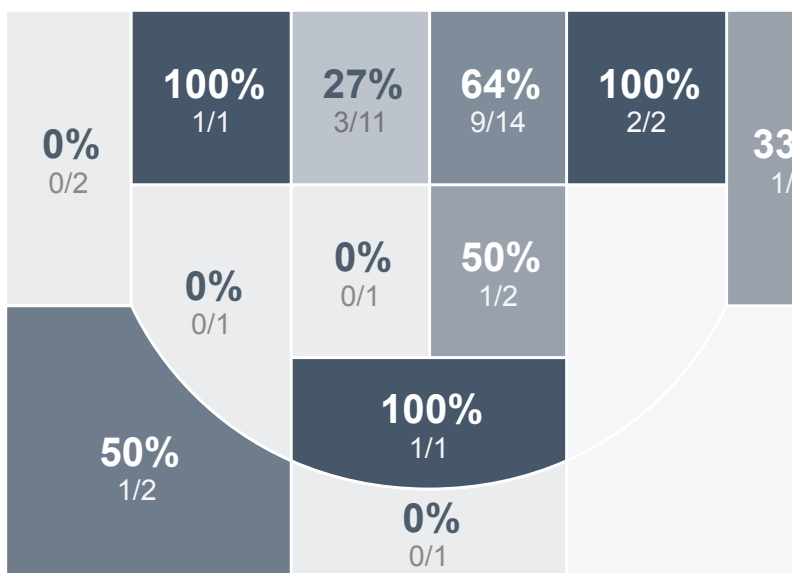

Team Stats

	LHS	TBHS
FG Made/Attempted	19/41	14/60
Field Goal %	46.3%	23.3%
Effective Field Goal %	48.8%	25.0%
2FG Made/Attempted	17/33	12/39
2FG %	51.5%	30.8%
3FG Made/Attempted	2/8	2/21
3FG %	25.0%	9.5%
FT Made/Attempted	11/22	23/37
Free Throw %	50.0%	62.2%
Points Per Possession	0.77	0.77
Transition Points	11	3
Points Off Turnovers	13	20
Second Chance Points	9	16
Points in the Paint	26	20
Offensive Rebounds	9	25
Defense Rebounds	26	19
Assists	9	4
Deflections	4	8
Steals	7	14
Blocks	4	4
Turnovers	24	16
Personal Fouls	26	22
Charges Taken	0	1

Legacy