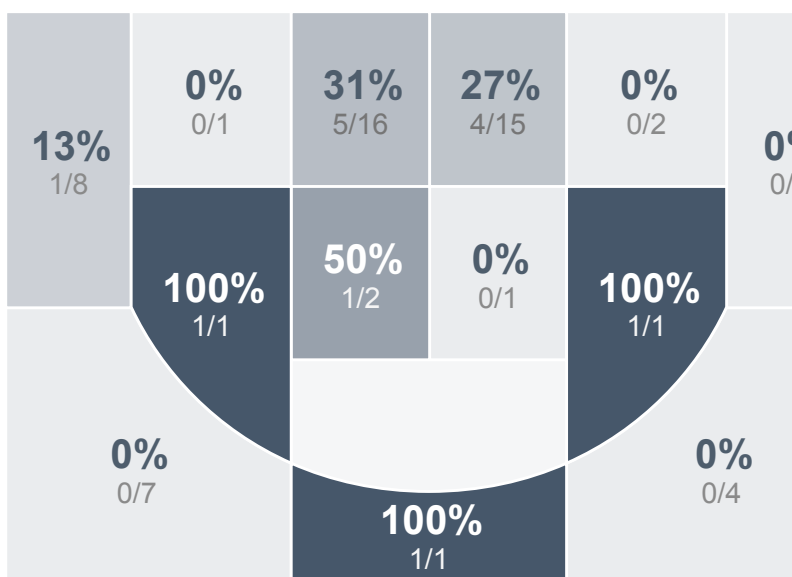

Thunder Basin High S