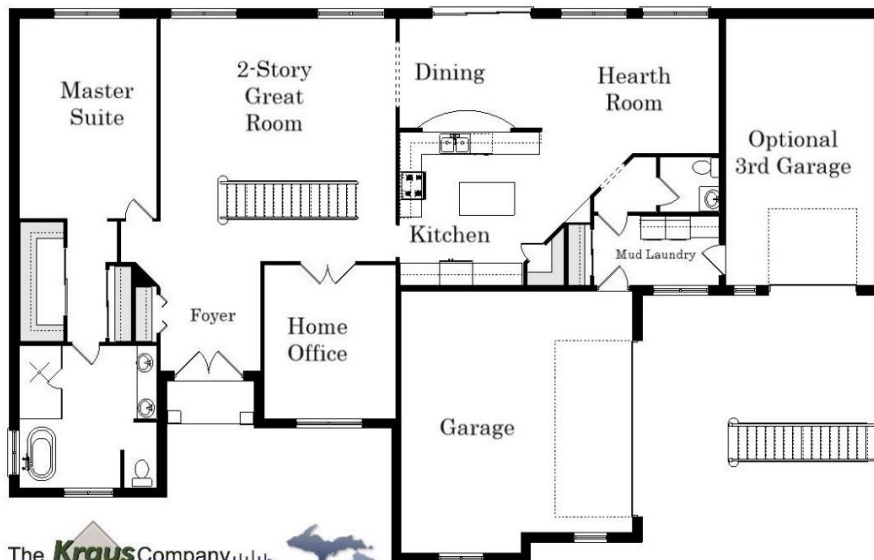

Your Land Your Style Your Home Your Way

Design + Build = Your Best Value

Wyngate Ferry
2900 Sq.Ft.

Copyright © 2020 Kraus Design Build
All Rights Reserved

The **Kraus** Company
DESIGN BUILD

248-972-5549

Setting the New Standard