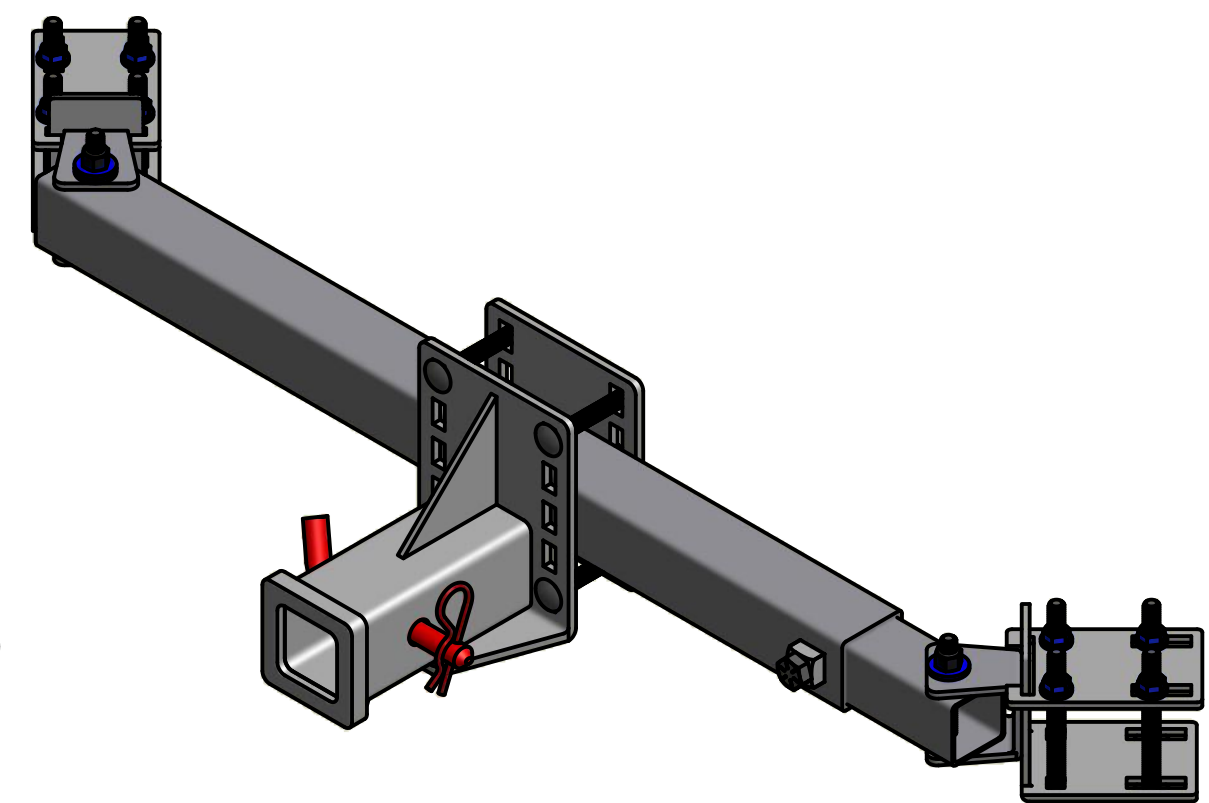

NOTE: Part Number **DTHLG-UNI+2** 2020 & Up Large Telescopic Cross Bar Spans 31-44 inches between castor arms with 2 - 3" Multi-Brackets & 2 - 2" Multi-Brackets
Includes all parts below.

**2" Multi-Bracket
for the 2" Receiver Tube**

**2" Multi-Bracket
for the 1.75" Ext. Tube**

Parts List			
ITEM	QTY	PART NUMBER	DESCRIPTION
1	1	20210021	Large Hitch Kit Receiver
2	1	20210022	Large Hitch Kit Extension
3	2	DTMB3-BP	3" Multi-Bracket Back Plate
4	2	69860075	3/8-16 Nylok Nut
5	3	69860008	3/8 Flat Washer
6	5	69860007	3/8-16 X 3.0" LG Square Neck Carriage Bolt
7	1	DTMB3-1.75	Multi-Bracket 1.75"
8	1	DTMB3-2	Multi-Bracket 2"
9	8	69860007.4	3/8-16 X 4.0" LG Square Neck Carriage Bolt
10	12	69730014	3/8-16 Flanged Nut
11	1	69715075	1/2-13 X 3/4" Hex Bolt
12	1	69660007.5	3/8-16 X 3.5" LG Square Neck Carriage Bolt
13	1	DTH01	D'ttach Hitch
14	1	DTHBP	D'ttach Hitch Back Plate
15	1	DT58HP	5/8 Hitch Pin w/ Cotter Pin
16	1	69715100	1/2-13 X 1.0" Hex Bolt

Parts List			
ITEM	QTY	PART NUMBER	DESCRIPTION
17	2	DTMB2-BP	2" Multi-Bracket Back Plate
18	1	DTMB2-1.75	2" Multi Bracket for the 1.75" Ext. Tube
19	1	DTMB2-2	2" Multi-Bracket for the 2.0" Receiver Tube