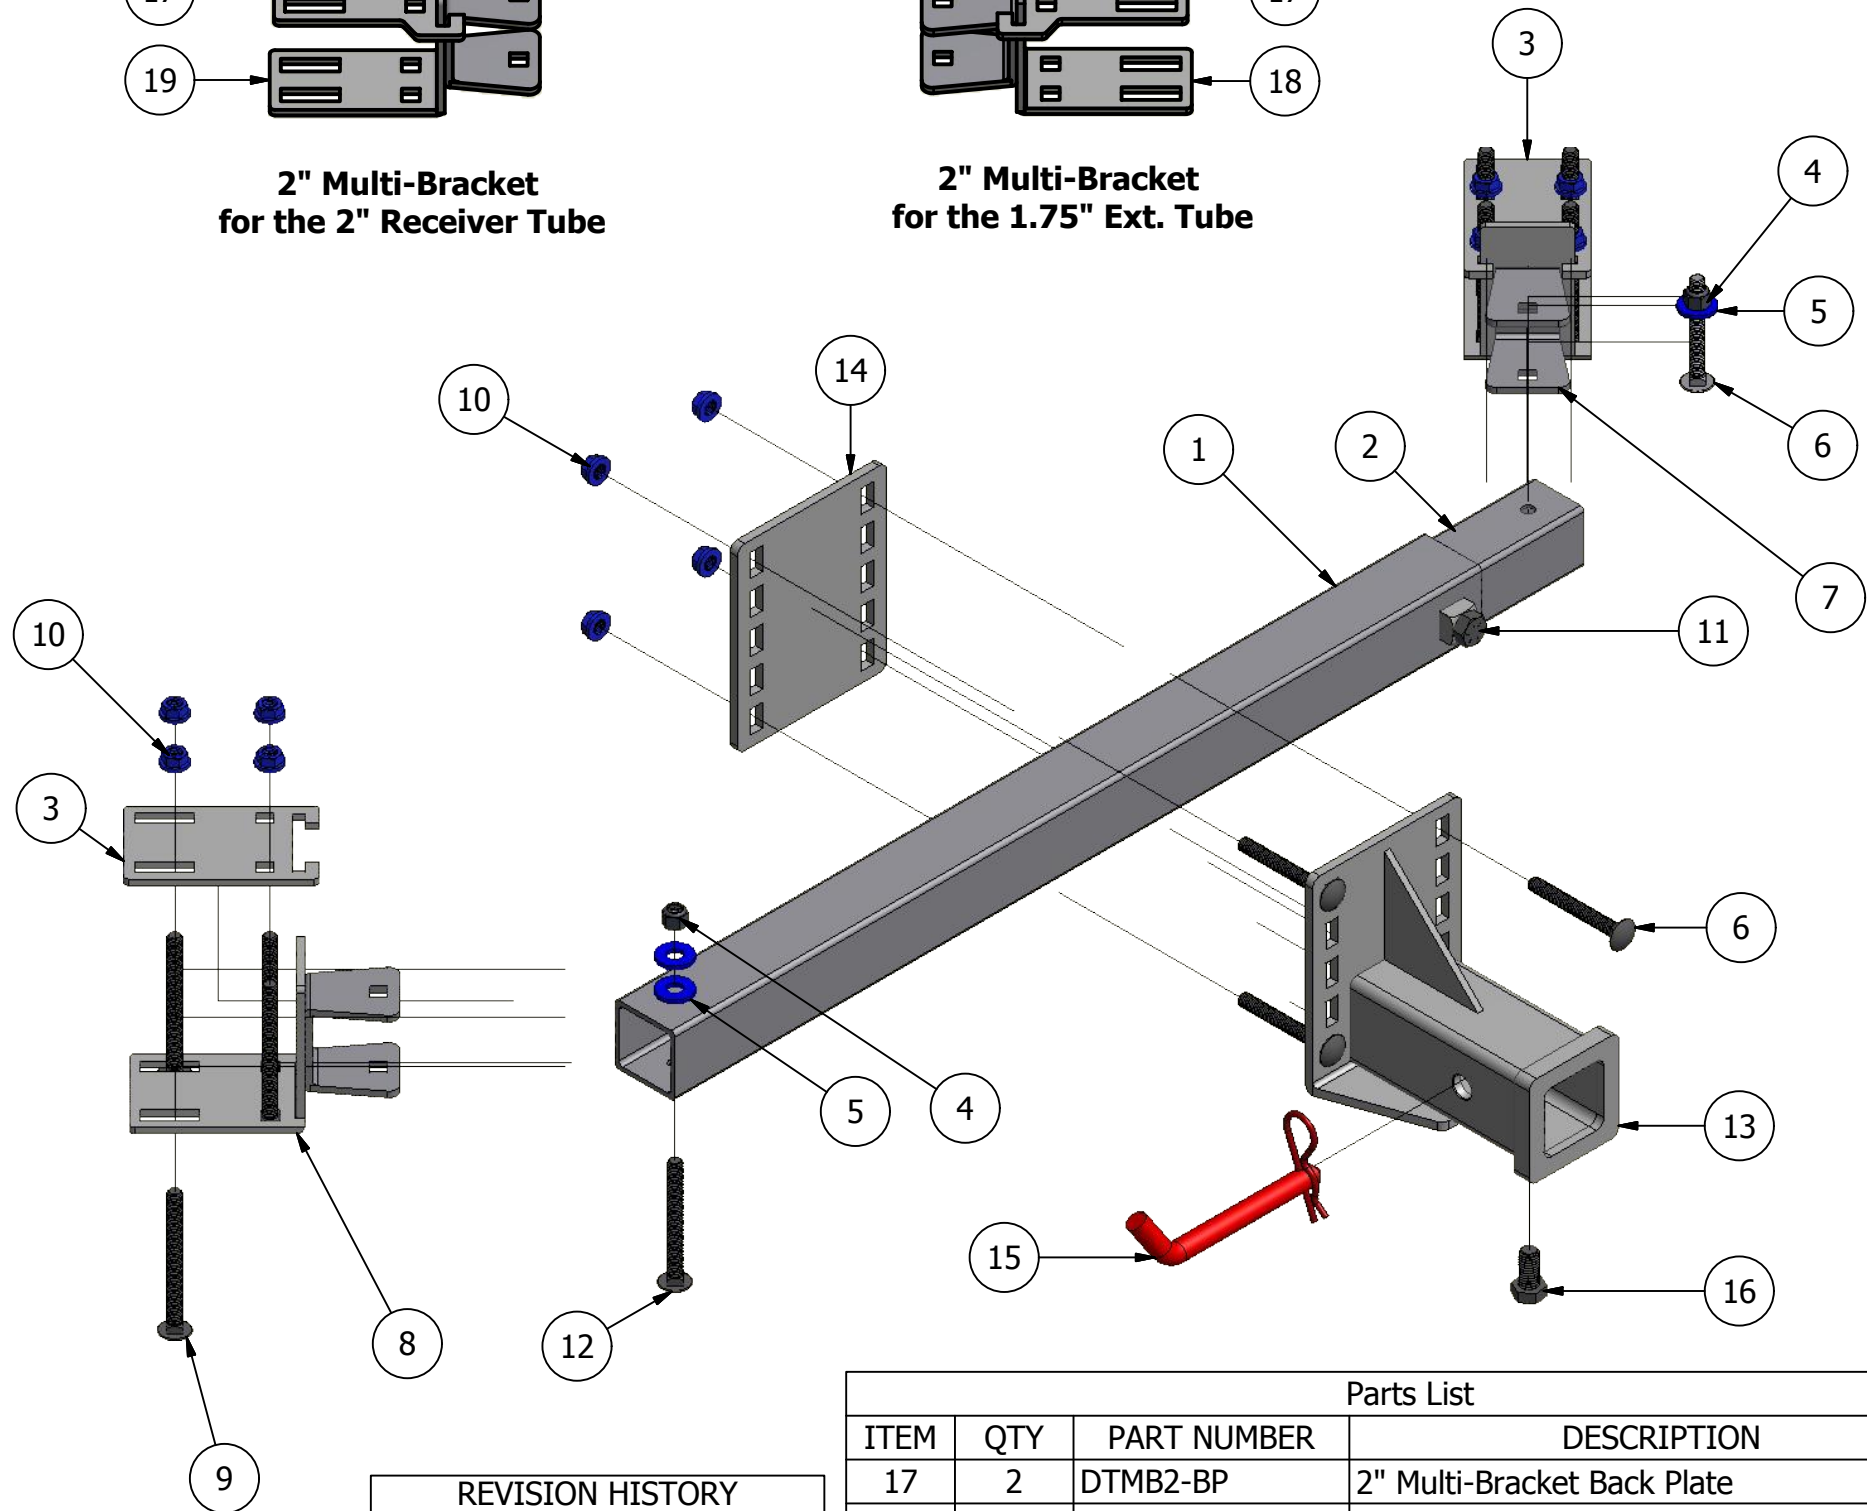

NOTE: Part Number **DTHLG-UNI+2** 2020 & Up Large Telescopic Cross Bar Spans 31-44 inches between castor arms with 2 - 3" Multi-Brackets & 2 - 2" Multi-Brackets
Includes all parts below.

**2" Multi-Bracket
for the 2" Receiver Tube**

**2" Multi-Bracket
for the 1.75" Ext. Tube**

Parts List			
ITEM	QTY	PART NUMBER	DESCRIPTION
1	1	20210021	Large Hitch Kit Receiver
2	1	20210022	Large Hitch Kit Extension
3	2	DTMB3-BP	3" Multi-Bracket Back Plate
4	2	69860075	3/8-16 Nylok Nut
5	3	69860008	3/8 Flat Washer
6	5	69860007	3/8-16 X 3.0" LG Square Neck Carriage Bolt
7	1	DTMB3-1.75	Multi-Bracket 1.75"
8	1	DTMB3-2	Multi-Bracket 2"
9	8	69860007.4	3/8-16 X 4.0" LG Square Neck Carriage Bolt
10	12	69730014	3/8-16 Flanged Nut
11	1	69715075	1/2-13 X 3/4" Hex Bolt
12	1	69660007.5	3/8-16 X 3.5" LG Square Neck Carriage Bolt
13	1	DTH01	D'ttach Hitch
14	1	DTHBP	D'ttach Hitch Back Plate
15	1	DT58HP	5/8 Hitch Pin w/ Cotter Pin
16	1	69715100	1/2-13 X 1.0" Hex Bolt

Parts List			
ITEM	QTY	PART NUMBER	DESCRIPTION
17	2	DTMB2-BP	2" Multi-Bracket Back Plate
18	1	DTMB2-1.75	2" Multi Bracket for the 1.75" Ext. Tube
19	1	DTMB2-2	2" Multi-Bracket for the 2.0" Receiver Tube