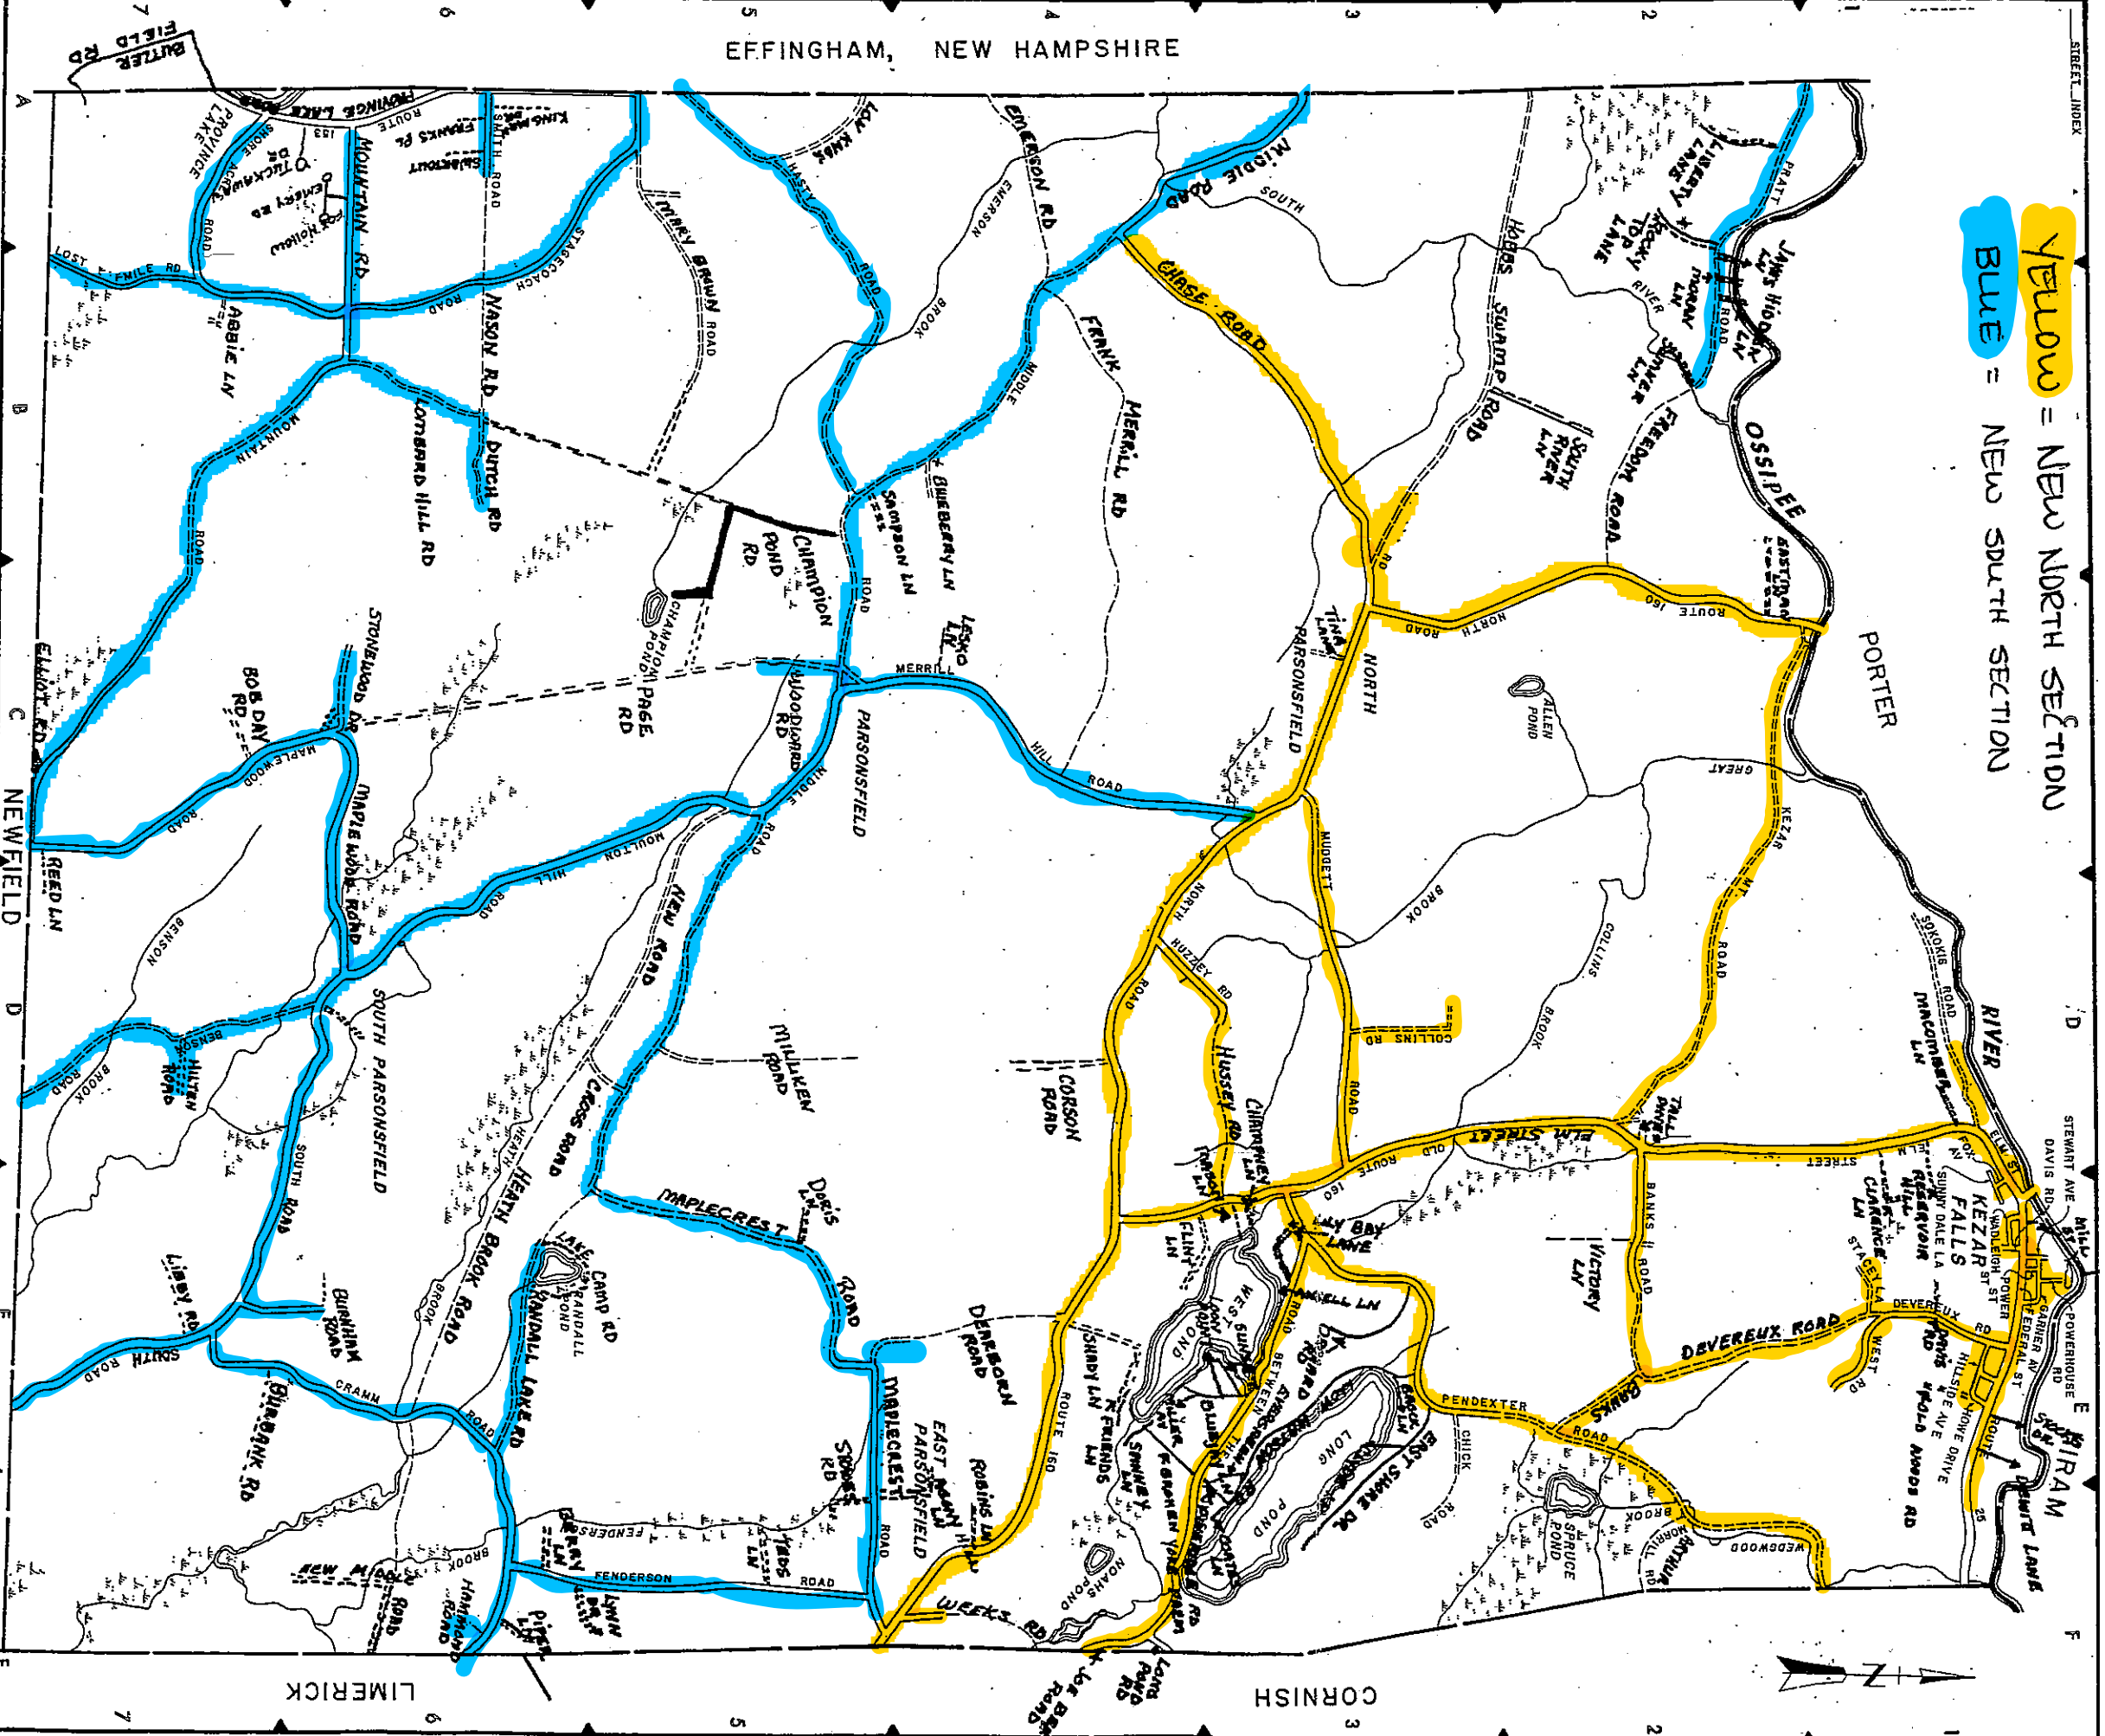

Yellow = New North Section
Blue = New South Section

PARSONSFELD

JOHN E. O'DONNELL & ASSOCIATES
AUBURN, MAINE
1970