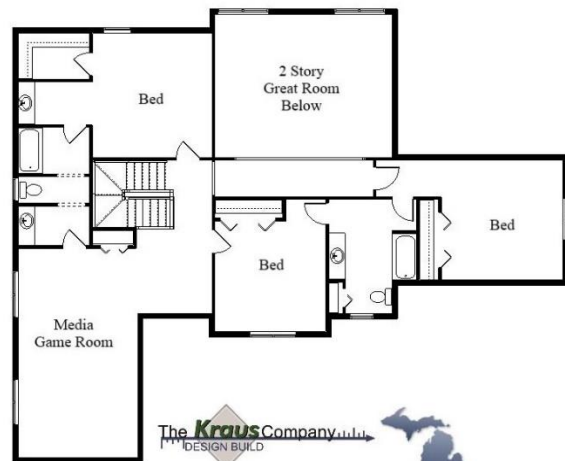

Your Land Your Style Your Home Your Way
Design + Build = Your Best Value

St. Ives Cottage
3130 Sq.Ft.

Copyright © 2020 Kraus Design Build
All Rights Reserved

The **Kraus** Company, LLC
DESIGN BUILD

248-972-5549

Setting the New Standard

Your Land Your Style Your Home Your Way

Design + Build = Your Best Value

St. Ives Estate
3500 Sq.Ft.

Copyright © 2021 Kraus Design Build
All Rights Reserved

The **Kraus** Company
DESIGN BUILD
248-972-5549