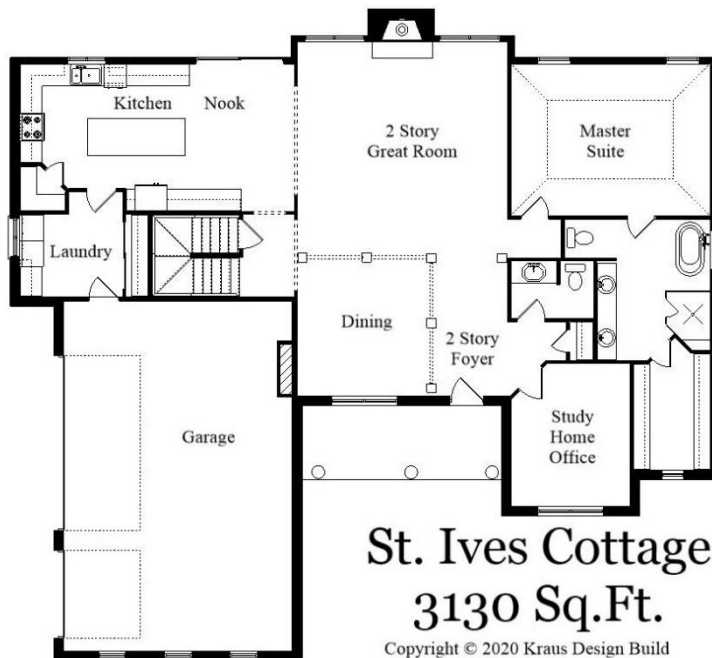

Your Land Your Style Your Home Your Way
Design + Build = Your Best Value

St. Ives Cottage
3130 Sq.Ft.

Copyright © 2020 Kraus Design Build
All Rights Reserved

The **Kraus** Company, LLC
DESIGN BUILD

248-972-5549

Setting the New Standard

Your Land Your Style Your Home Your Way

Design + Build = Your Best Value

St. Ives Estate
3500 Sq.Ft.

Copyright © 2021 Kraus Design Build
All Rights Reserved

The **Kraus** Company
DESIGN BUILD
248-972-5549