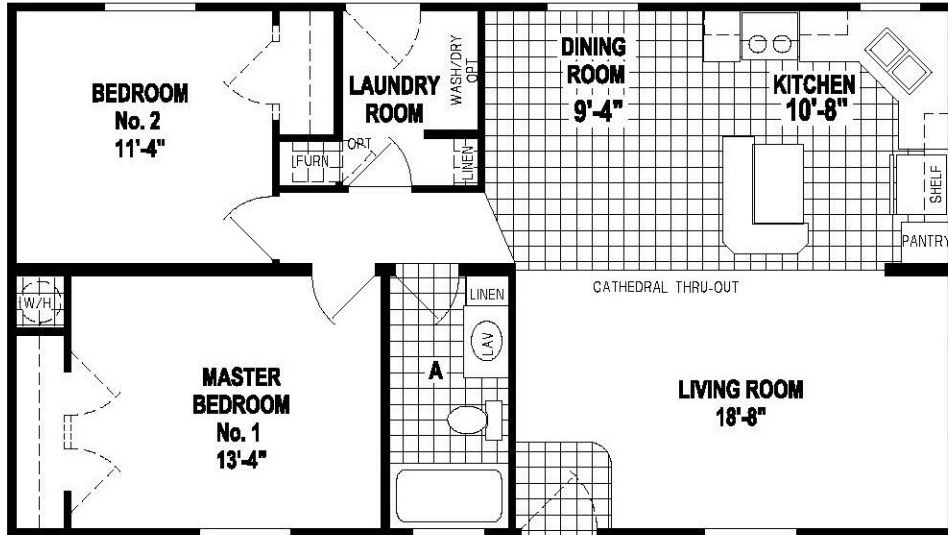

**OPTION SLIDING
GLASS DOOR**

40' *

22'-6" *

9017CT4024 (900 SQ. FT.) 2BEDROOM CATHEDRAL THRU-OUT

OPTION 60" SHOWER