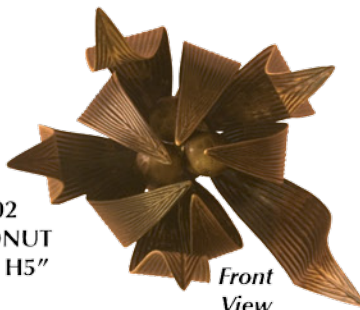

Front View

9002
COCONUT
L7¹/₄" H5"

Front View