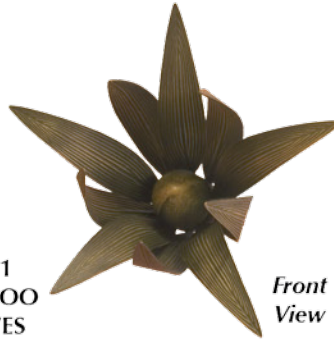

Tropical Collection

Faux Bamboo on Iron

Finials

Side View

9000
PALM LEAF
L5¹/₄" H9"

Front View

Side View

9003
SHELL
L5³/₄" H4"

Top View

Side View

9001
BAMBOO
LEAVES
L6¹/₂" H7"

Front View

Side View

9004
BAMBOO CAP
L3³/₈" H2"

Front View

Side View