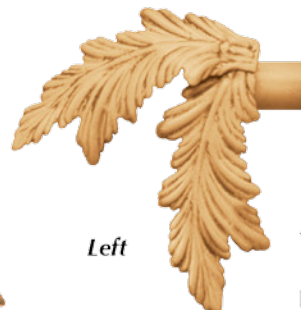

Side View

Left

9005
TROPICAL
ACCENT
L5³/₈" H6"