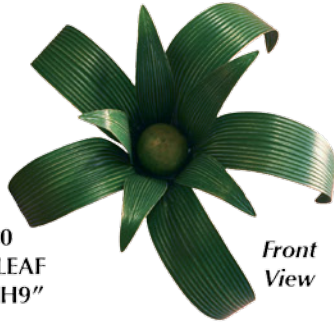

Tropical Collection

Faux Bamboo on Iron

Finials

Side View

9000
PALM LEAF
L5¹/₄" H9"

Front View

Side View

9003
SHELL
L5³/₄" H4"

Top View

Side View

9001
BAMBOO
LEAVES
L6¹/₂" H7"

Front View

Side View

9004
BAMBOO CAP
L3³/₈" H2"

Front View

Side View