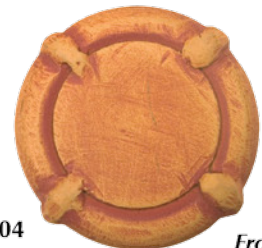

Tropical Collection

Faux Bamboo on Iron

Finials

Side View

9000
PALM LEAF
L5¹/₄" H9"

Front View

Side View

9003
SHELL
L5³/₄" H4"

Top View

Side View

9001
BAMBOO
LEAVES
L6¹/₂" H7"

Front View

Side View

9004
BAMBOO CAP
L3³/₈" H2"

Front View

Side View