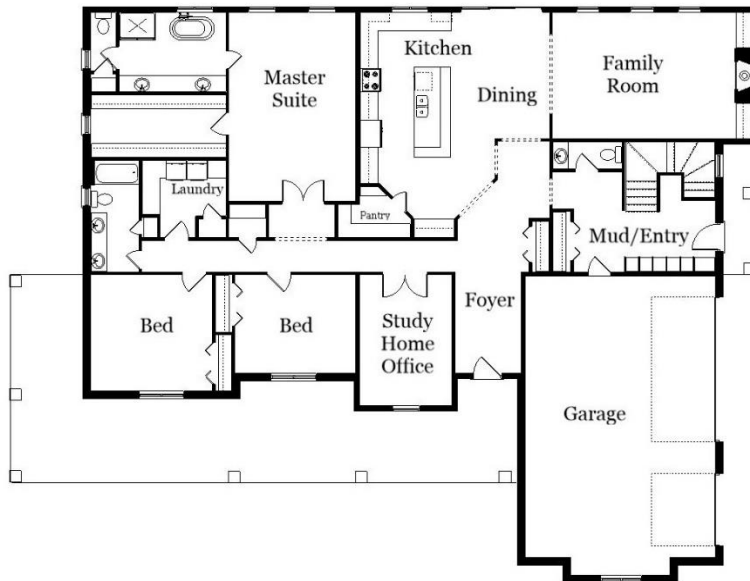

Your Land Your Style Your Home Your Way
Design + Build = Your Best Value

www.krausbuild.com

Goodland Key I
2800 Sq.Ft.

Copyright © 2020 Kraus Design Build
All Rights Reserved

The **Kraus** Company
DESIGN BUILD

248-972-5549

Setting the New Standard

Your Land Your Style Your Home Your Way

Design + Build = Your Best Value

www.krausbuild.com

Goodland Key II
2800 Sq.Ft.

Copyright © 2020 Kraus Design Build
All Rights Reserved

The **Kraus** Company
DESIGN BUILD

248-972-5549

Setting the New Standard