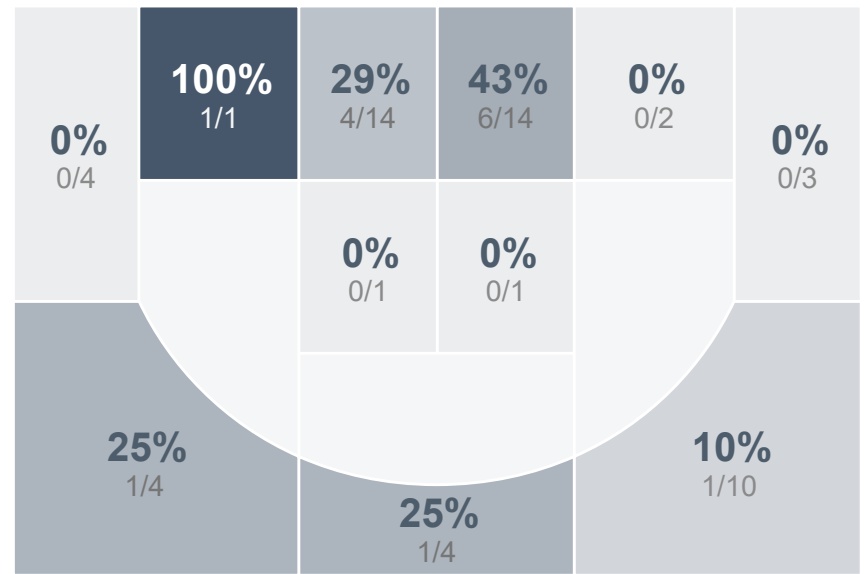

Girls' Varsity Basketball - New