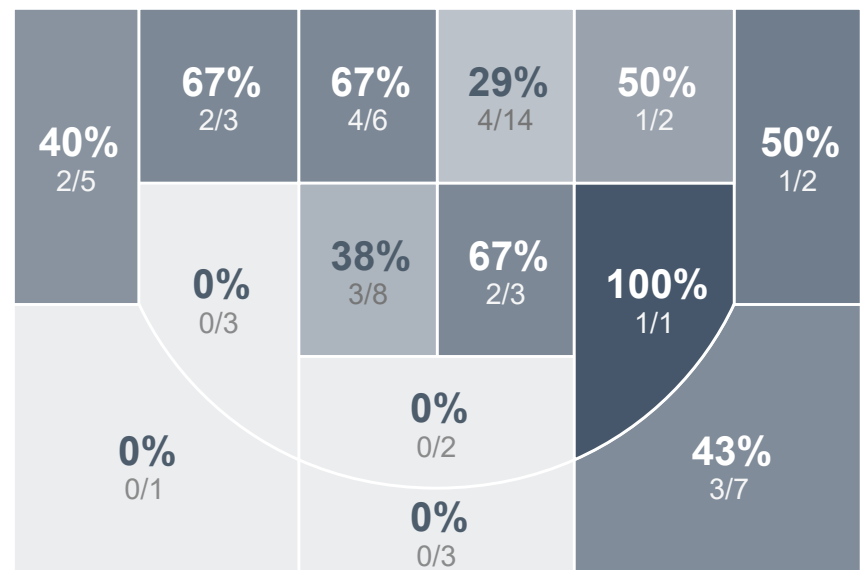

Bismarck High School