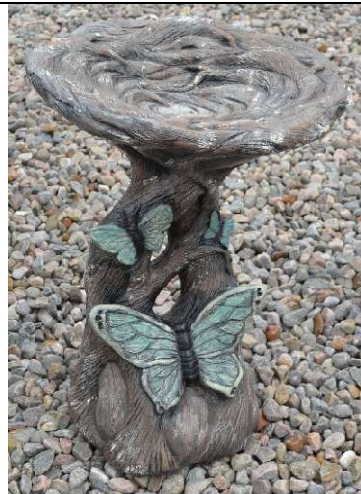

Butterfly Med 1-Pc Bird Bath
BT300
$140.00
Size: 15" x 15" x 21"