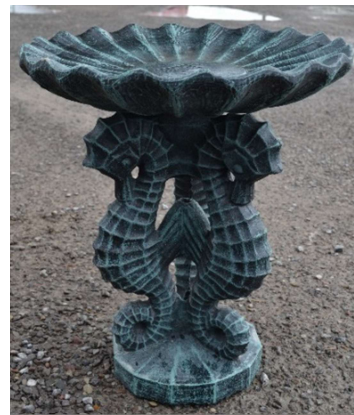

Small Multi Flower Top  
 BT315  
 \$55.00  
 \*Fits on 4.5" bump on base\*

Sr Serrated Top  
BT201  
\$125.00  
Lady Catawba Base  
B205  
\$70.00

Set: \$195.00

Large Square Bird Bath  
BT220A  
Set: \$250.00  
HT: 33" W:22" D:22"  
**(Sold Only as a Set)**

Easter Island Head Bird Bath  
BT227  
\$180.00  
HT: 27" D:14"

Extra Large Scroll Top  
BT303  
\$125.00  
Curved Base  
B278  
\$125.00

Sr Serrated Top BT201  
\$125.00  
Sr Seahorse Base B201  
\$250.00  
Set: \$375.00  
HT: 32" W: 27" D: 27"

Set \$465.00

Jr Serrated Top D: 16"  
BT202  
\$40.00  
Jr Seahorse Base H: 18"  
B202  
\$50.00

Lady Seahorse  
B201A  
\$200.00  
Sr Serrated Top  
BT201  
\$125.00  
Set: \$325.00  
**(Lady Seahorse Does Not Have  
Center Piece to Lock Into Top)**