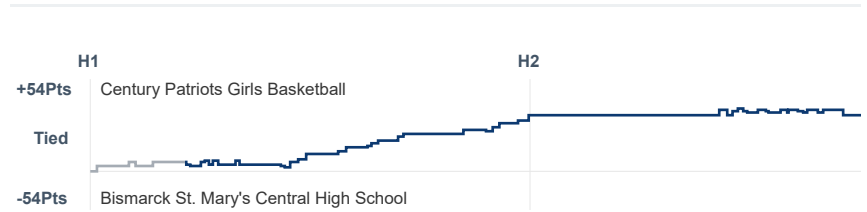

Box Score Report

CHS vs SMCHS - Feb 16, 2021 - W 94-40

Period Stats

Team	1	2	Final
CHS	46	48	94
SMCHS	13	27	40

Run Graph