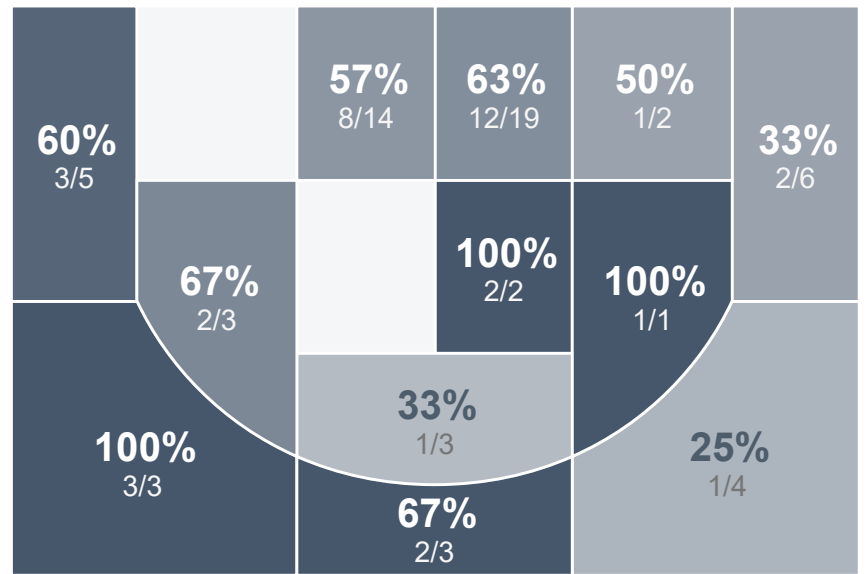

Century Patriots Girls Basketball