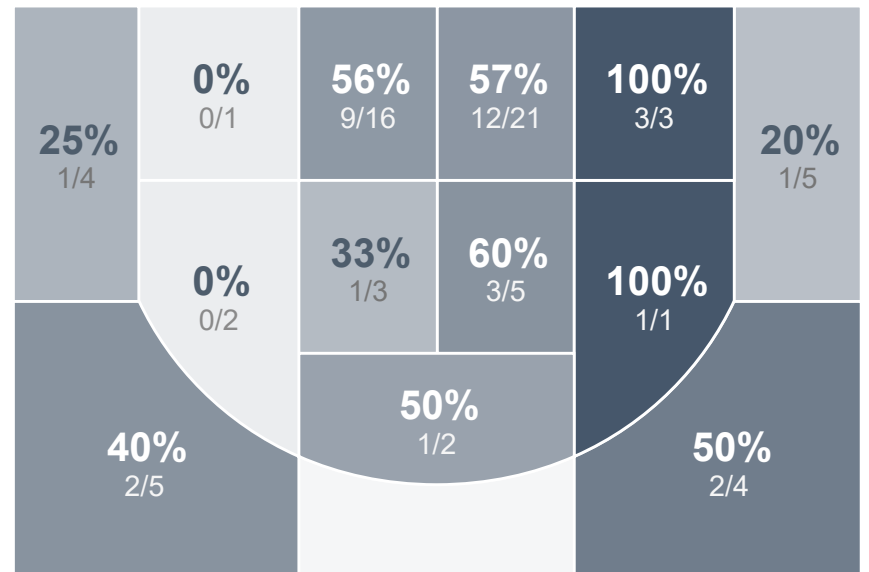

Girls' Varsity Basketball