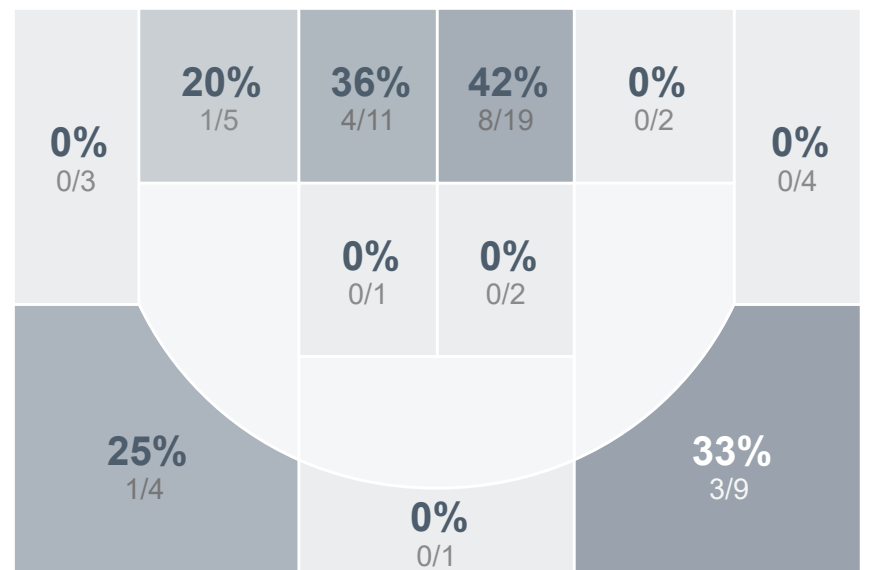

Turtle Mountain High School