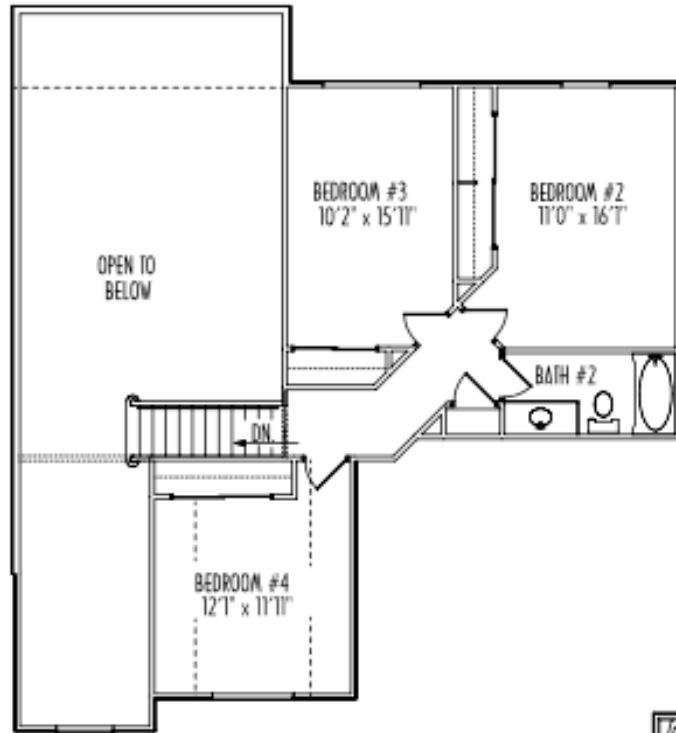

THE CLIFTON

CAPE COD | 4 BED | 2.5 BATH | 2,928 SQ FT

**GINO CAROSCIO
OWNER-OPERATOR
CELL: 216-798-9704**

WWW.FIRESIDEPLANNERS.COM

CAPE COD | 4 BED | 2.5 BATH | 2,928 SQ FT

WWW.FIRESIDEPLANNERS.COM