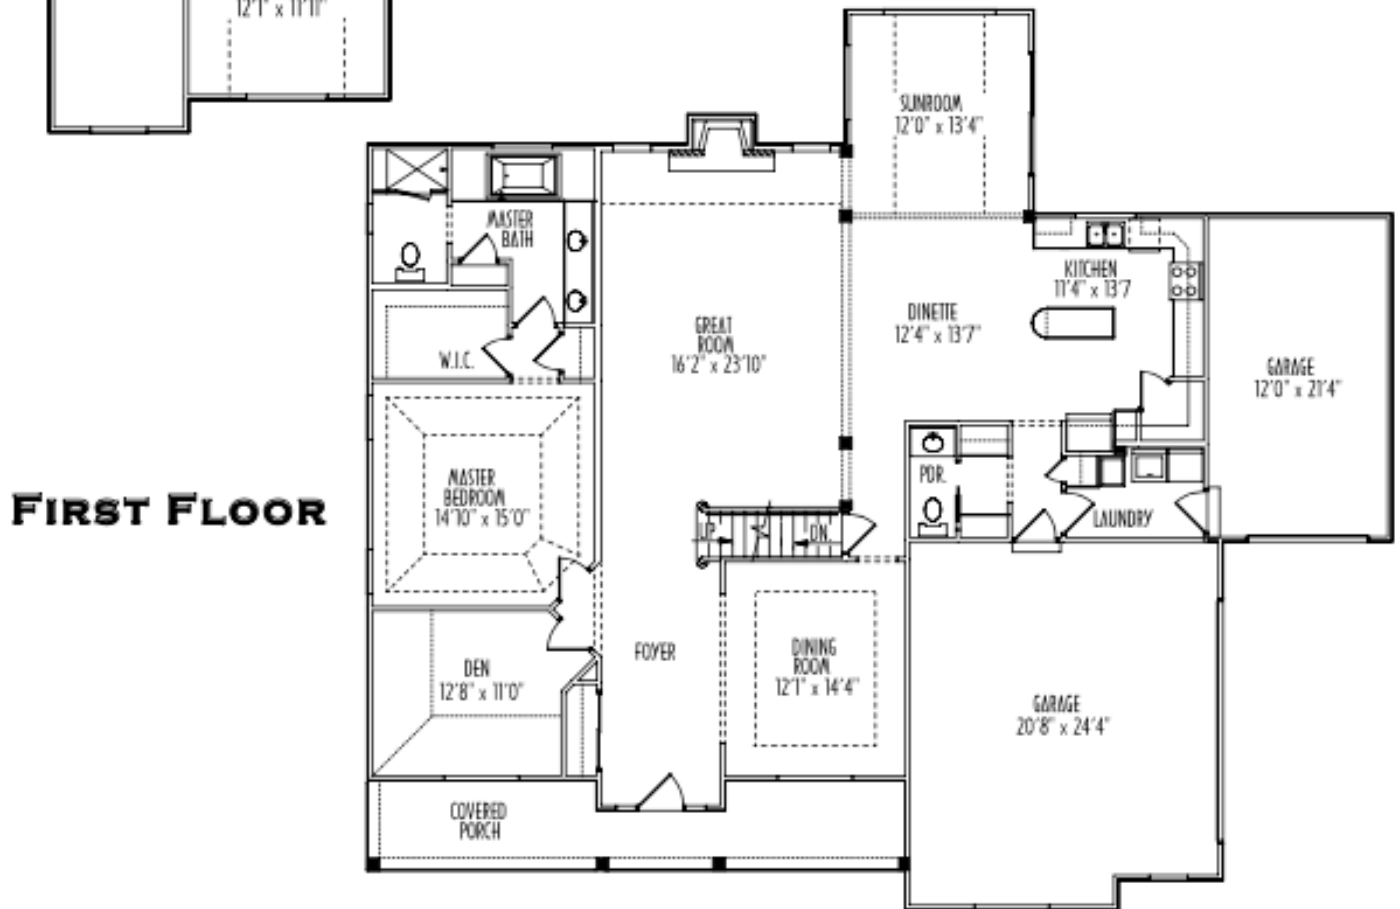

THE CLIFTON

CAPE COD | 4 BED | 2.5 BATH | 2,928 SQ FT

**GINO CAROSCIO
OWNER-OPERATOR
CELL: 216-798-9704**

WWW.FIRESIDEPLANNERS.COM

CAPE COD | 4 BED | 2.5 BATH | 2,928 SQ FT

WWW.FIRESIDEPLANNERS.COM