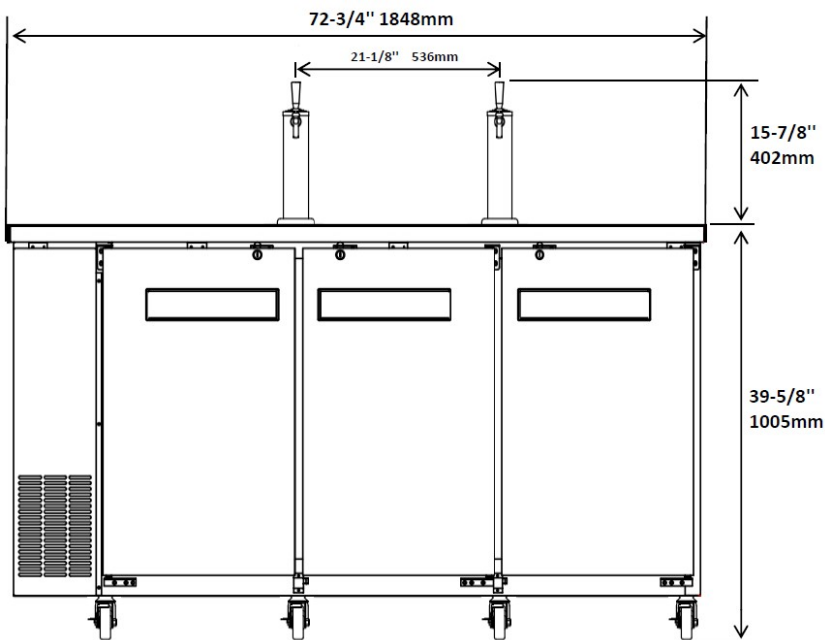

DIRECT DRAW BEER DISPENSER 24" DEPTH STAINLESS STEEL

EBD49-24SX

EBD61-24SX

EBD73-24SX

**Optional Towers
w/Coupler**

Model	Size
EBD49-24SX	49" Unit
EBD61-24SX	61" Unit
EBD73-24SX	72" Unit

STANDARD FEATURES

- Stainless steel interior AND exterior.
- Cabinet and solid doors are foamed-in-place using a high density polyurethane insulation.
- Refrigeration system keeps drinks at safe and cold temperatures between 33°F and 41°F
- Electronic control system makes it easy to adjust temperature set point and defrost frequency.
- **Tower options:** All models come standard with a 2 tap tower, add -1T or -3T to your model number for the one or three tap tower.
- 3" swivel casters are included.
- Standard with towers and reinforced floor.
- Shelves: Adjustable heavy-duty PVC coated.
- Self-Closing doors with locks.
- Interior efficient LED lighting.
- Easy to access condenser coil for cleaning and service.
- Uses R290 refrigerant, which is eco-friendly and more efficient.
- Warranty: Two year parts & labor warranty, and additional three years on compressor.

CONFORMS TO NSF/ANSI STD 7

EBD49-24SX

EBD61-24SX

EBD73-24SX

SIDE VIEW ALL

Model	Doors	Barrels 1/2 Keg / 50 L	Cabinet Dim (inches)			HP	Voltage	Amps	NEMA Plug	Cord Length	Ship Weight
			L	D	H						
EBD49-24SX	2	2 Barrels	48.875	24.375	39.625	1/5	115/60/1	3.0	5-15P	10	282
EBD61-24SX	2	2 Barrels	60.75	24.375	39.625	1/5	115/60/1	3.0	5-15P	10	319
EBD73-24SX	3	3 Barrels	72.75	24.375	39.625	1/4	115/60/1	4.0	5-15P	10	385