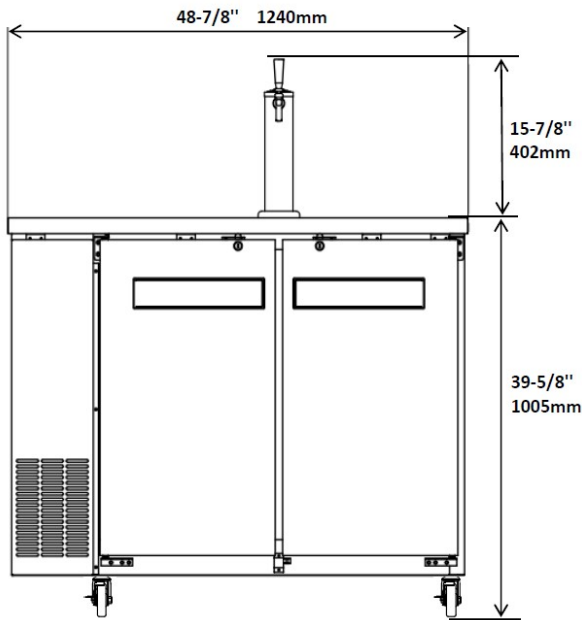

EBD49-24SX