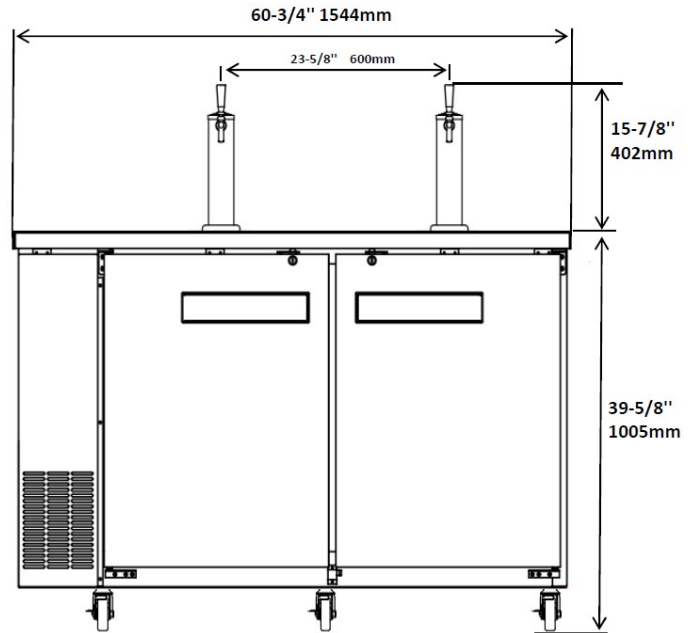

DIRECT DRAW BEER DISPENSER 24" DEPTH STAINLESS STEEL

EBD49-24SX

EBD61-24SX

EBD73-24SX

**Optional Towers
w/Coupler**

Model	Size
EBD49-24SX	49" Unit
EBD61-24SX	61" Unit
EBD73-24SX	72" Unit

STANDARD FEATURES

- Stainless steel interior AND exterior.
- Cabinet and solid doors are foamed-in-place using a high density polyurethane insulation.
- Refrigeration system keeps drinks at safe and cold temperatures between 33°F and 41°F
- Electronic control system makes it easy to adjust temperature set point and defrost frequency.
- **Tower options:** All models come standard with a 2 tap tower, add -1T or -3T to your model number for the one or three tap tower.
- 3" swivel casters are included.
- Standard with towers and reinforced floor.
- Shelves: Adjustable heavy-duty PVC coated.
- Self-Closing doors with locks.
- Interior efficient LED lighting.
- Easy to access condenser coil for cleaning and service.
- Uses R290 refrigerant, which is eco-friendly and more efficient.
- Warranty: Two year parts & labor warranty, and additional three years on compressor.

CONFORMS TO NSF/ANSI STD 7

EBD49-24SX

EBD61-24SX

EBD73-24SX

SIDE VIEW ALL

Model	Doors	Barrels 1/2 Keg / 50 L	Cabinet Dim (inches)			HP	Voltage	Amps	NEMA Plug	Cord Length	Ship Weight
			L	D	H						
EBD49-24SX	2	2 Barrels	48.875	24.375	39.625	1/5	115/60/1	3.0	5-15P	10	282
EBD61-24SX	2	2 Barrels	60.75	24.375	39.625	1/5	115/60/1	3.0	5-15P	10	319
EBD73-24SX	3	3 Barrels	72.75	24.375	39.625	1/4	115/60/1	4.0	5-15P	10	385