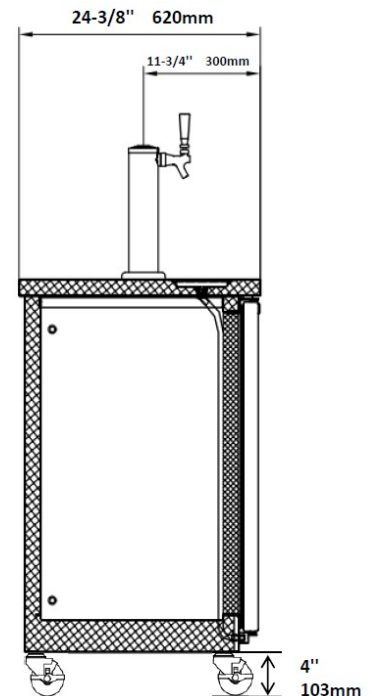

DIRECT DRAW BEER DISPENSER 24" DEPTH STAINLESS STEEL

EBD49-24SX

EBD61-24SX

EBD73-24SX

**Optional Towers
w/Coupler**

Model	Size
EBD49-24SX	49" Unit
EBD61-24SX	61" Unit
EBD73-24SX	72" Unit

STANDARD FEATURES

- Stainless steel interior AND exterior.
- Cabinet and solid doors are foamed-in-place using a high density polyurethane insulation.
- Refrigeration system keeps drinks at safe and cold temperatures between 33°F and 41°F
- Electronic control system makes it easy to adjust temperature set point and defrost frequency.
- **Tower options:** All models come standard with a 2 tap tower, add -1T or -3T to your model number for the one or three tap tower.
- 3" swivel casters are included.
- Standard with towers and reinforced floor.
- Shelves: Adjustable heavy-duty PVC coated.
- Self-Closing doors with locks.
- Interior efficient LED lighting.
- Easy to access condenser coil for cleaning and service.
- Uses R290 refrigerant, which is eco-friendly and more efficient.
- Warranty: Two year parts & labor warranty, and additional three years on compressor.

CONFORMS TO NSF/ANSI STD 7

EBD49-24SX

EBD61-24SX

EBD73-24SX

SIDE VIEW ALL

Model	Doors	Barrels 1/2 Keg / 50 L	Cabinet Dim (inches)			HP	Voltage	Amps	NEMA Plug	Cord Length	Ship Weight
			L	D	H						
EBD49-24SX	2	2 Barrels	48.875	24.375	39.625	1/5	115/60/1	3.0	5-15P	10	282
EBD61-24SX	2	2 Barrels	60.75	24.375	39.625	1/5	115/60/1	3.0	5-15P	10	319
EBD73-24SX	3	3 Barrels	72.75	24.375	39.625	1/4	115/60/1	4.0	5-15P	10	385