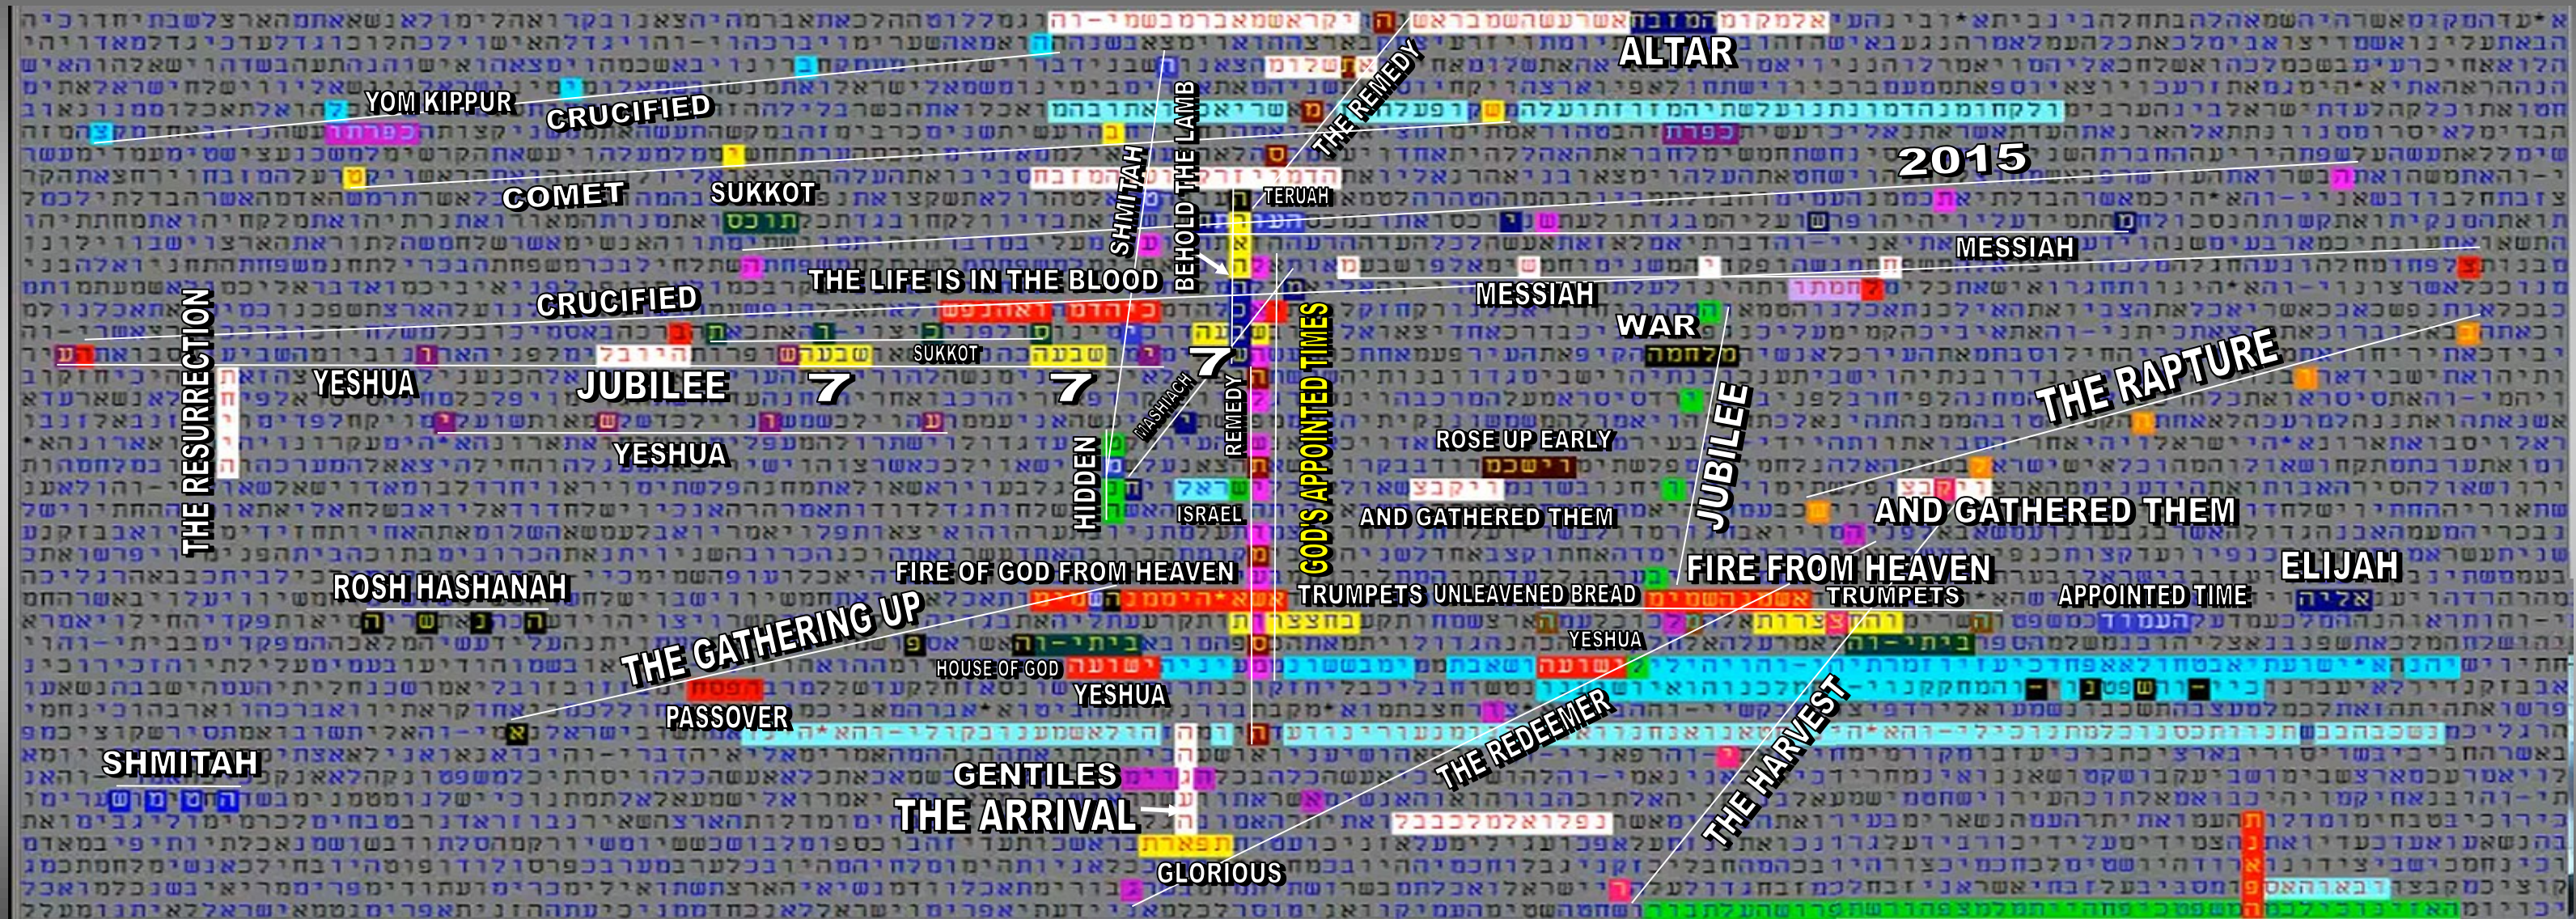

GOD'S APPOINTED TIMES - PLAN 2

Bible Code Matrix of Prophecy in Scripture

© MATTHEW WRIGHT MINISTRIES
Graphic layout by Luis B. Vega

RESOURCES
youtube.com/user/TheMatt71269
biblecodenow1@gmail.com
biblecodenow.com
facebook.com/groups/code searcher

SCRIPTURE SOURCE(s)
 Old & New Testament
 TorahSoft

FOR AN EXPLANATION - STUDY OF THE CHART CODE MATRIX, VISIT THE YOUTUBE CHANNEL VIDEO SERIES.
WIDTH: 19747 CENTER: 232534