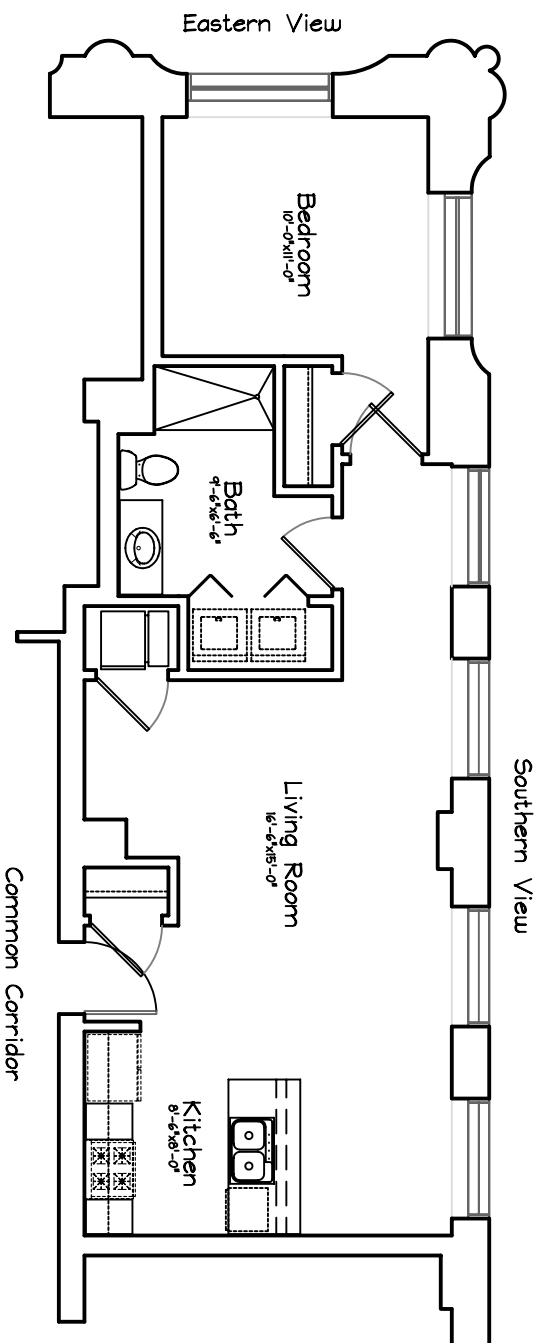

PLANKINTON LOFT APARTMENTS - 5th FLOOR

Unit #521 = 715 sq ft
One Bedroom, 1 Bath

Scale : 1/8" = 1'-0"

Square Footage taken from center of corridor/party walls
to exterior of furred walls.