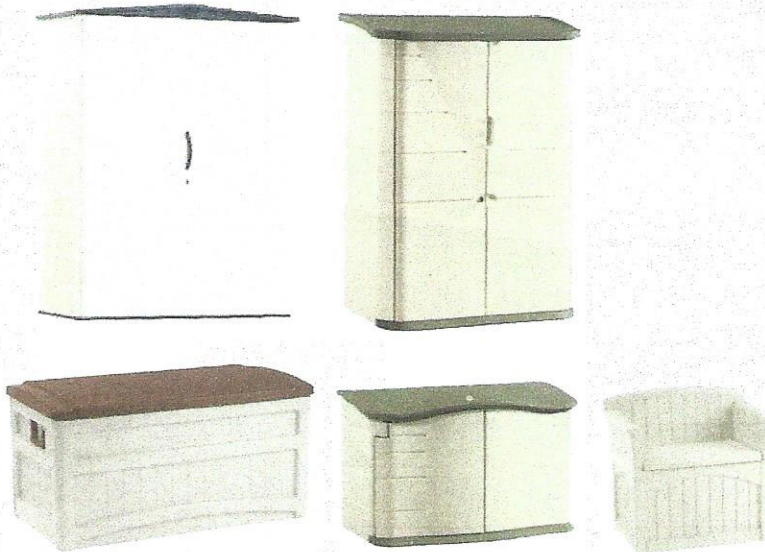

STORAGE BIN/CABINET GUIDELINES

> No prior approval is required for a patio storage bin/cabinet if it meets the following specifications:

- The storage bin/cabinet must sit completely on the patio and cannot sit on the lawn

Vertical storage bins/cabinets must be no taller than 80 inches, no wider than 55 inches and no deeper than 30 inches.

Horizontal storage bins/cabinets must be no taller than 35 inches, no wider than 55 inches and no deeper than 30 inches.

The storage bin/cabinet must be made of a durable weather resistant, maintenance free, UV resistant plastic or poly vinyl.

There is a limit of two(2) storage bins/cabinets on the patio.

> Examples of companies that manufacture such storage bins/cabinets would be Rubbermaid and Suncast.

EXAMPLES:

Revised April 20,2017