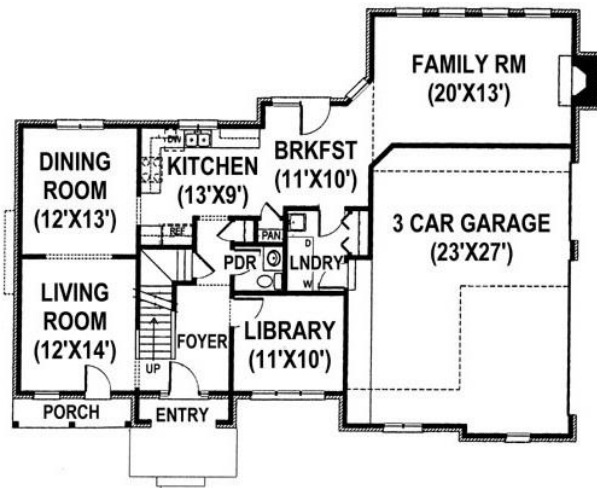

# The Bradley

2900 Sq.Ft.

KRAUS  
 DESIGN + BUILD  
 248.494.1822

Copyright © 2017 Kraus Design  
 All Rights Reserved

Your Land Your Style Your Home