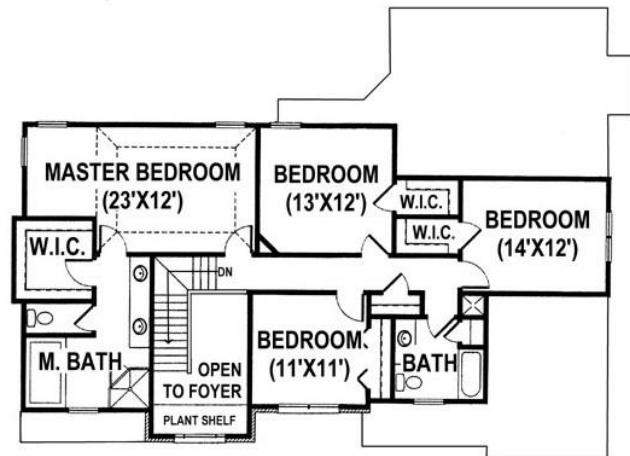

# The Bradley

2900 Sq.Ft.

KRAUS  
 DESIGN + BUILD  
 248.494.1822

Copyright © 2017 Kraus Design  
 All Rights Reserved

Your Land Your Style Your Home