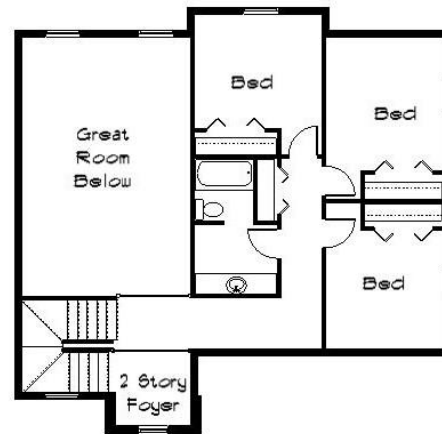

Your Land Your Style Your Home Your Way Design + Build = Your Best Value

Knoll Cottage 50 FE
2250 Sq.Ft.

Copyright © 2019 Kraus Design Build
All Rights Reserved

The **Kraus** Company
DESIGN BUILD

248-972-5549