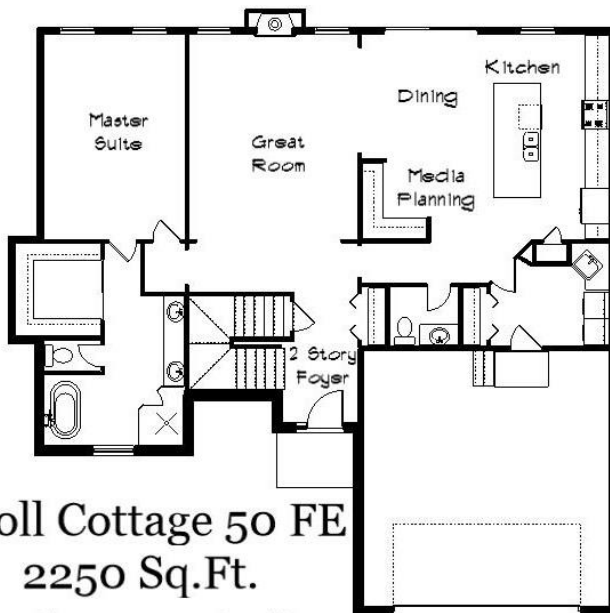

Your Land Your Style Your Home Your Way Design + Build = Your Best Value

Knoll Cottage 50 FE
2250 Sq.Ft.

Copyright © 2019 Kraus Design Build
All Rights Reserved

The **Kraus** Company
DESIGN BUILD

248-972-5549