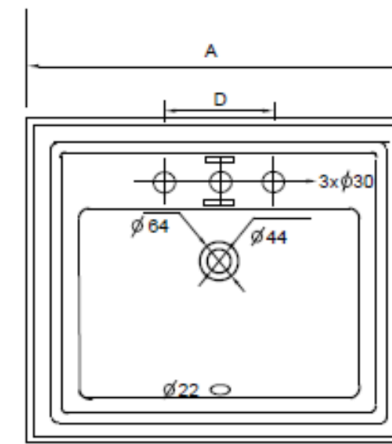

CABALO

Where performance meets design.

TP40E Memories Lavatory

Features:

Classic Design
Drop in
22.2" L x 18.1"W
Ceramic
4"CC
Overflow
White

	inch	mm
A	22.2	565
B	18.1	460
C	7.5	190
D	4	102