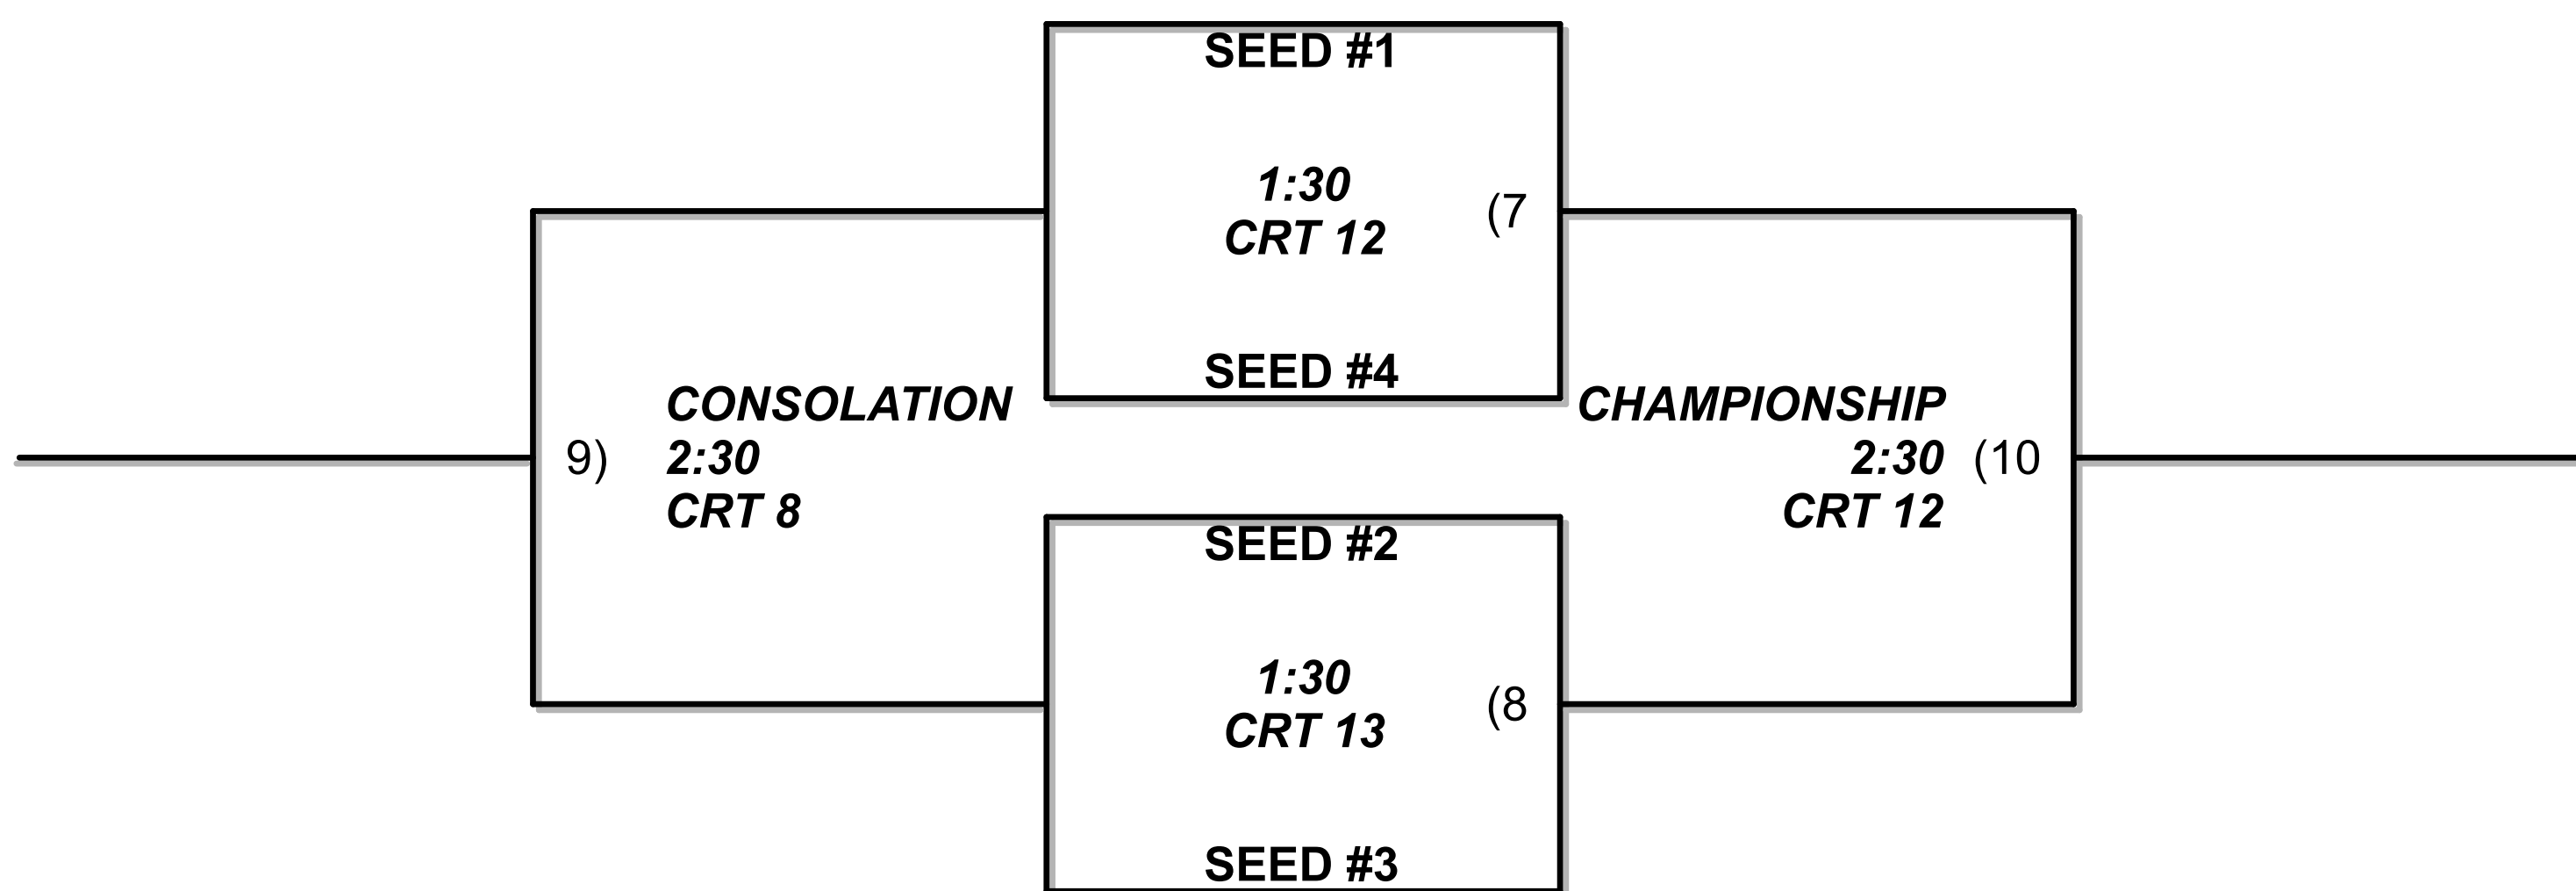

GIRLS 5TH & 6TH

Round 1					
Game				Time	Location
1	Bitterroot Dreamerz JR	vs.	Missoula Sky	9:30	CRT 18
2	Superior Swifties	vs.	Pick n Roll	10:00	CRT 18

Round 2					
Game				Time	Location
3	Pick n Roll	vs.	Bitterroot Dreamerz JR	11:00	CRT 15
4	Missoula Sky	vs.	Superior Swifties	11:00	CRT16

Round 3					
Game				Time	Location
5	Bitterroot Dreamerz JR	vs.	Superior Swifties	12:00	CRT 3
6	Pick n Roll	vs.	Missoula Sky	12:00	CRT 4

MissionValley3on3.com

facebook.com/missionvalley3on3.com

[@missionvalleybb](https://twitter.com/missionvalleybb)

[@missionvalley3on3](https://instagram.com/missionvalley3on3)