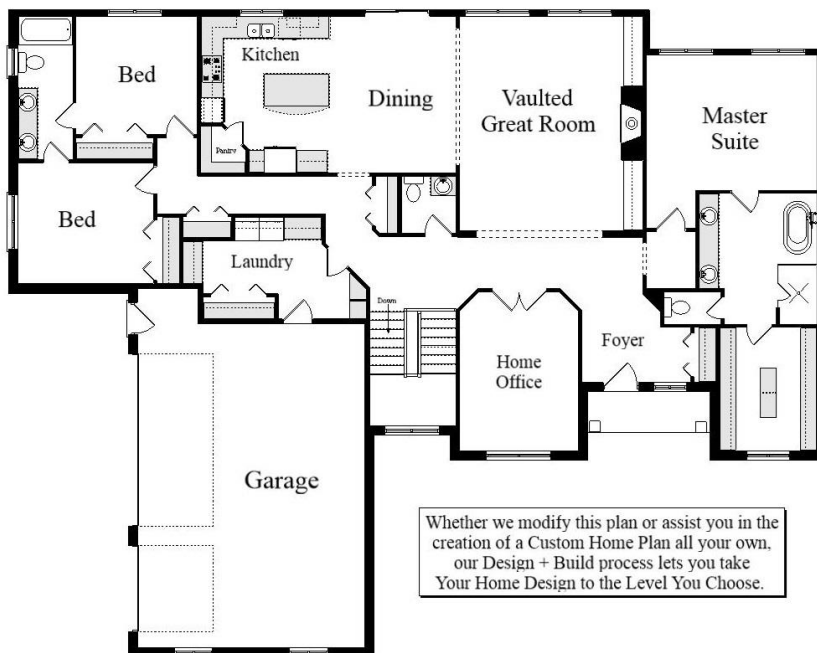

# Your Land Your Style Your Home Your Way

## Design + Build = Your Best Value

Plan 2408  
2475 Sq.Ft.

Copyright © 2024 Kraus Design Build  
All Rights Reserved

The **Kraus** Company  
DESIGN BUILD

248-972-5549

www.krausbuild.com

The **Kraus** Company  
Plans