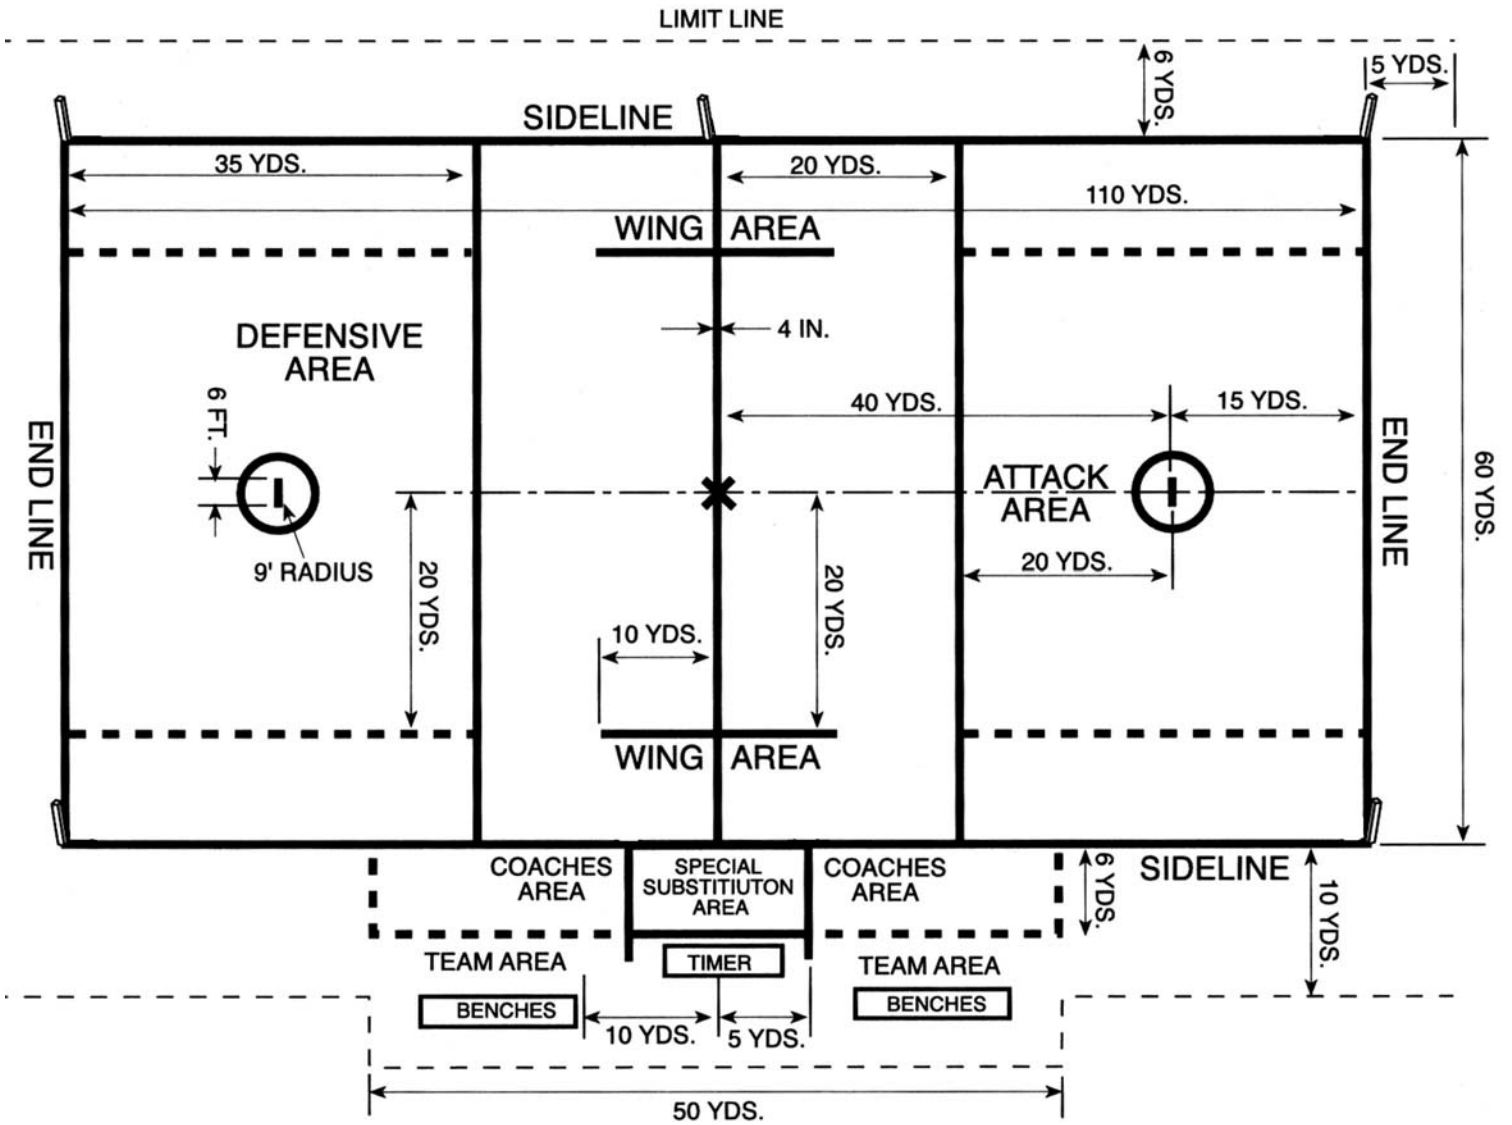

Lacrosse Field Dimensions

Note: This field diagram is provided as a courtesy service of Markers, Inc. If you have any question about this diagram, please contact your league office.

For all your Athletic Field needs, call

1-800-969-5920

MARKERS, INC.

Quality Products at Reasonable Prices

Lacrosse Field Dimensions
Courtesy of Markers, Inc. 33597 Pin Oak Parkway,
Avon Lake, Ohio 44012 www.Markersinc.com