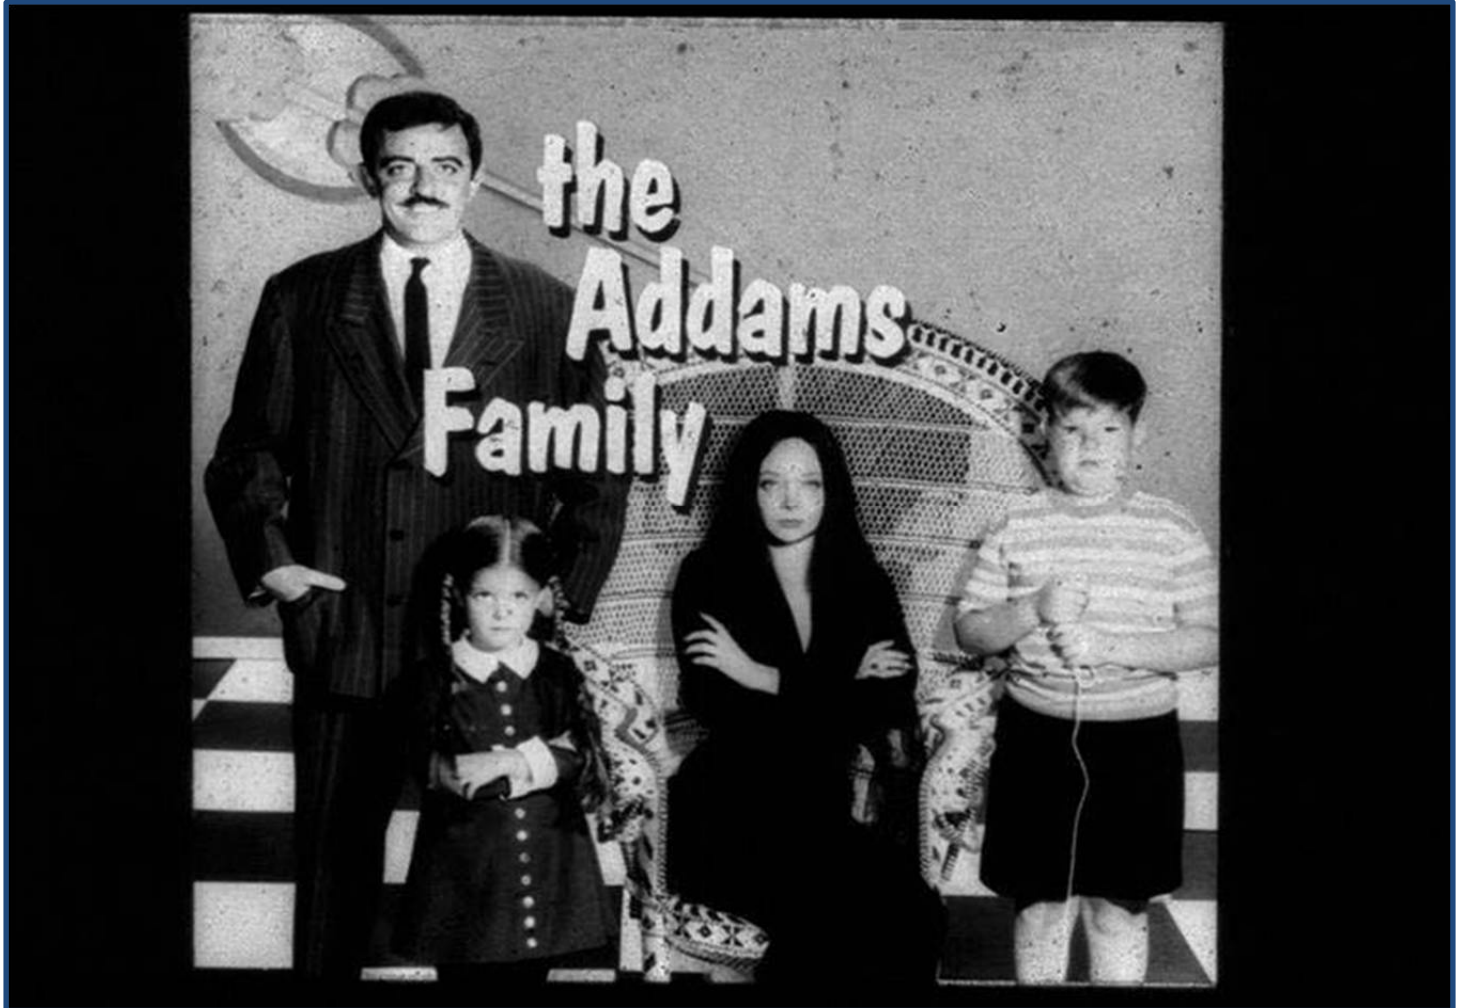

QuangTri Promos

01 of 29

QuangTri Promos

02 of 29

**The
Andy
Griffith
Show
AFVN11
Quang Tri 11**

QuangTri Promos

03 of 29

QuangTri Promos

04 of 29

QuangTri Promos

05 of 29

QuangTri Promos

06 of 29

A black and white photograph of a man with dark hair, wearing a plaid jacket over a dark shirt. He is looking slightly to his left and holding a handgun in his right hand. The background consists of vertical wooden panels and a textured wall. The text "Burke's Law" is overlaid in a large, white, bold, sans-serif font across the lower portion of the image.