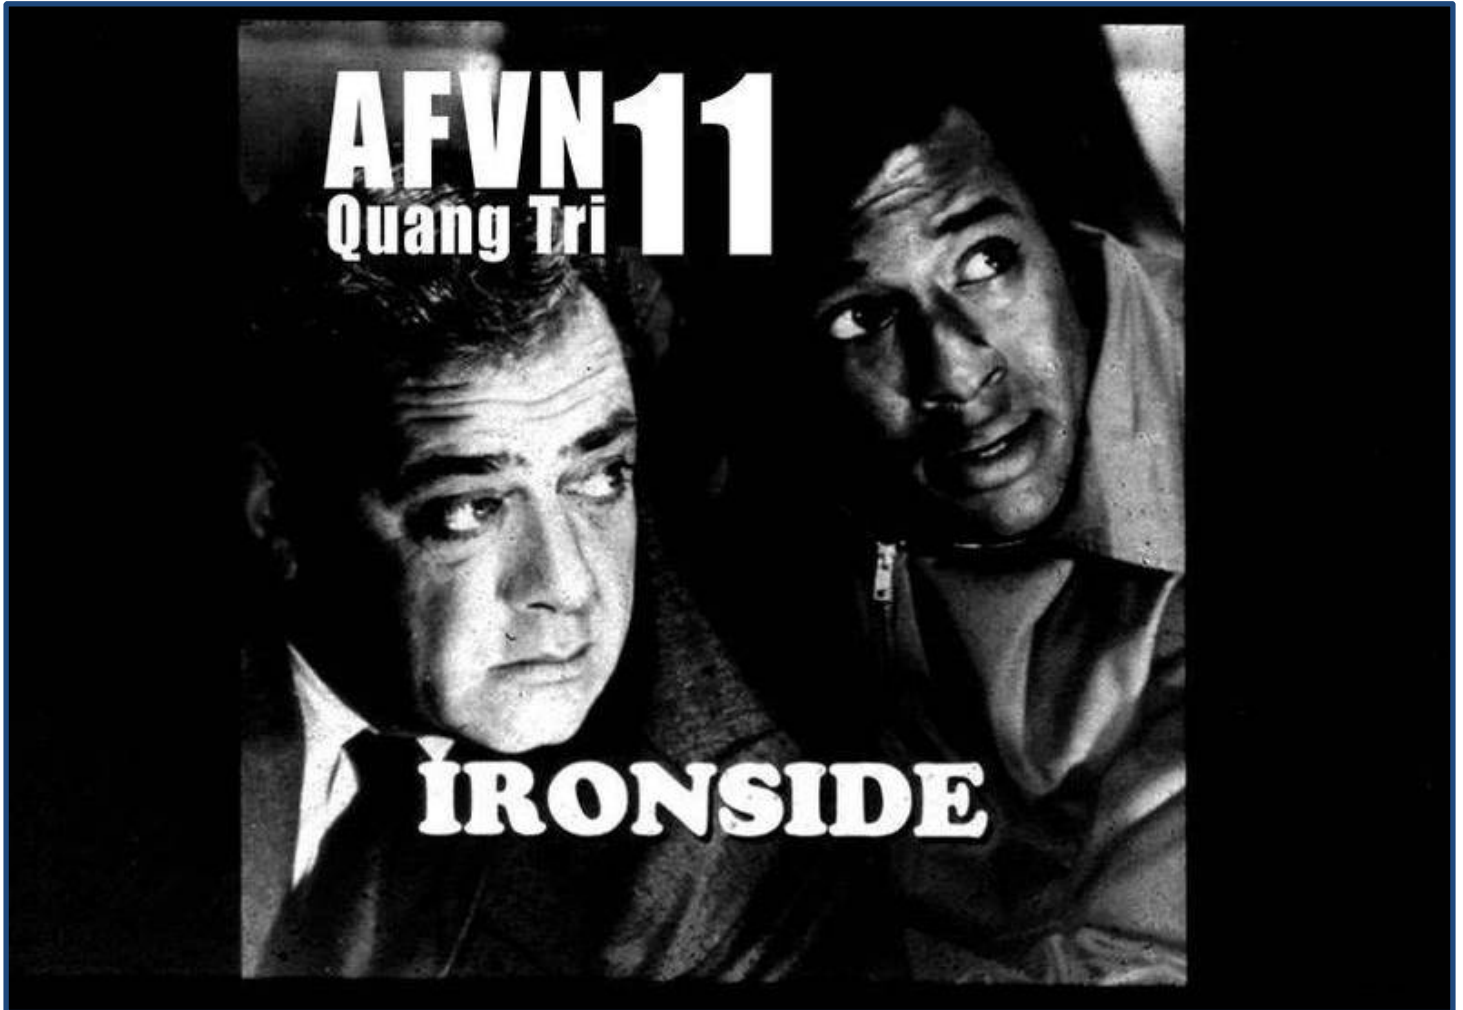

QuangTri Promos

20 of 29