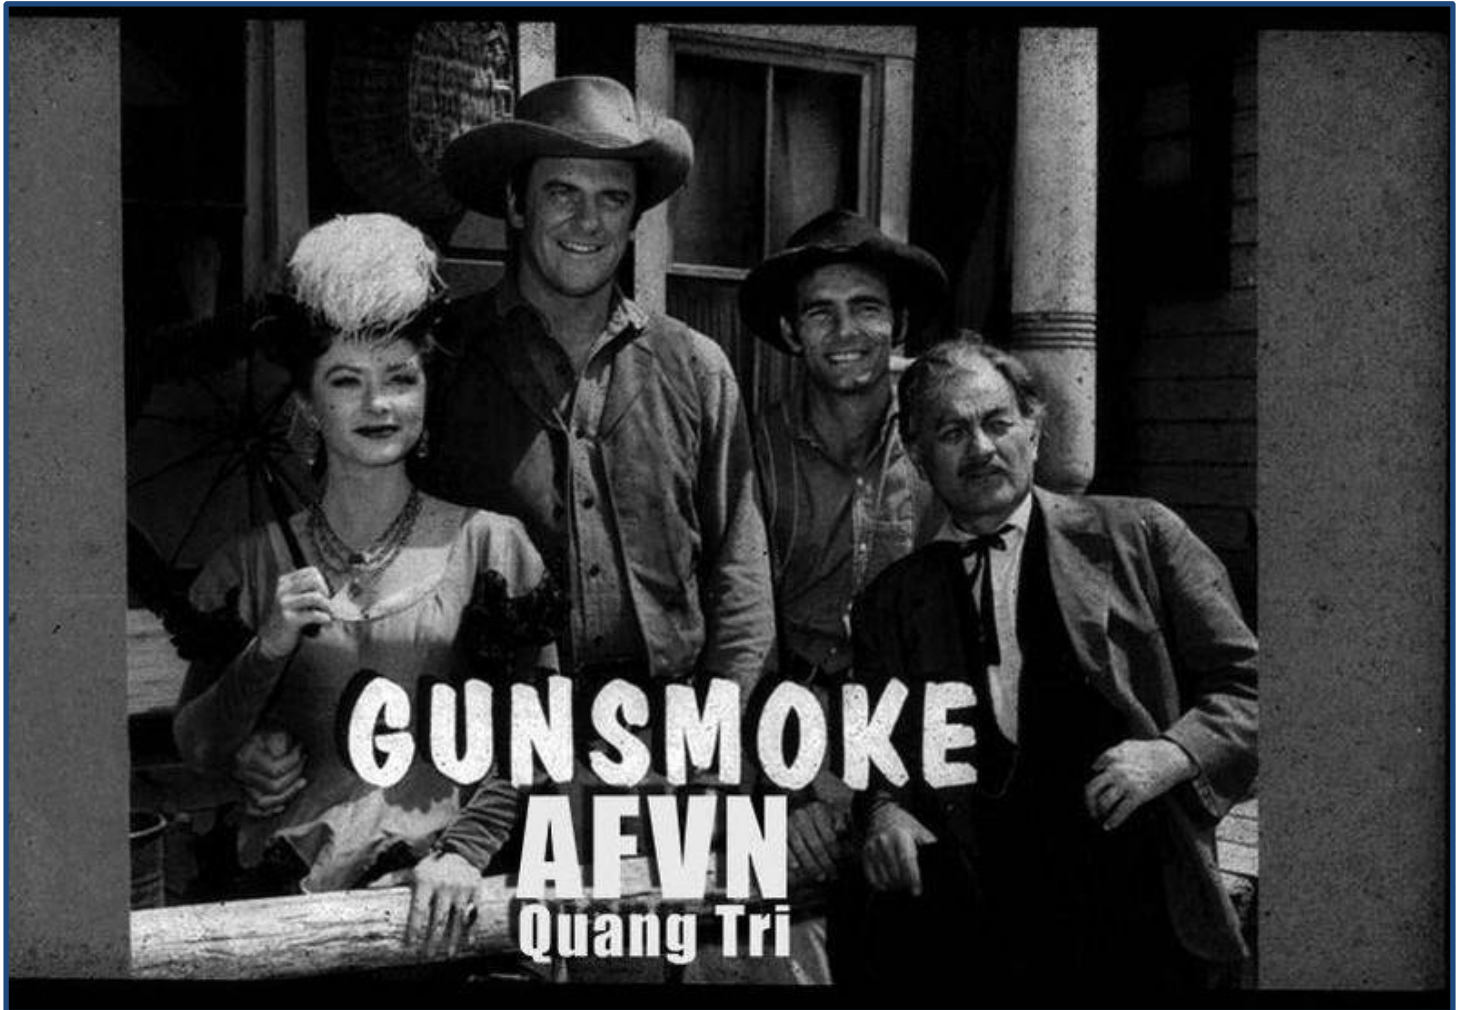

QuangTri Promos

17 of 29