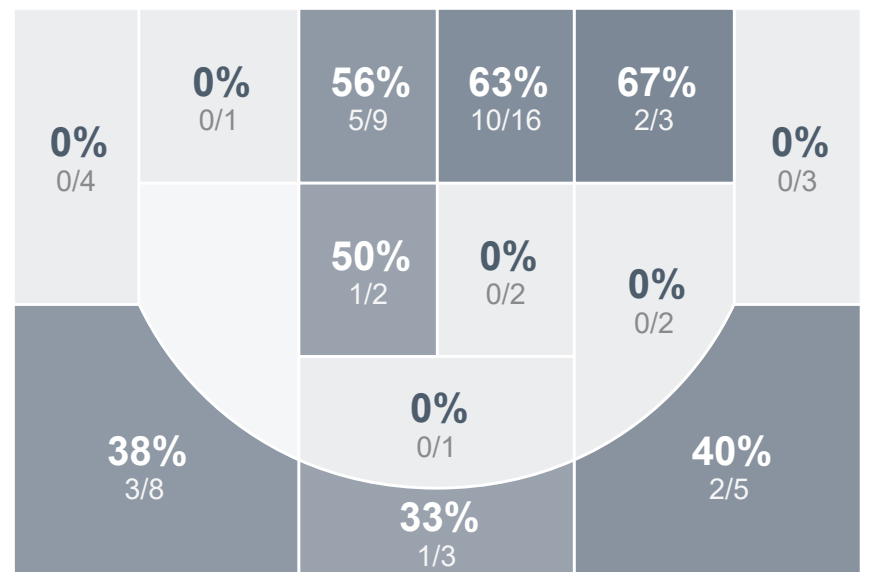

Turtle Mountain High School