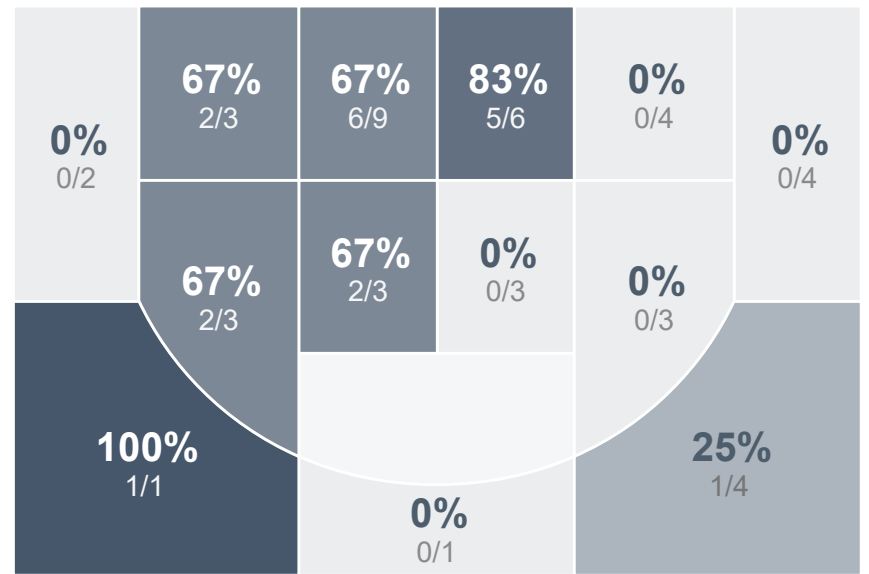

Girls' Varsity Basketball