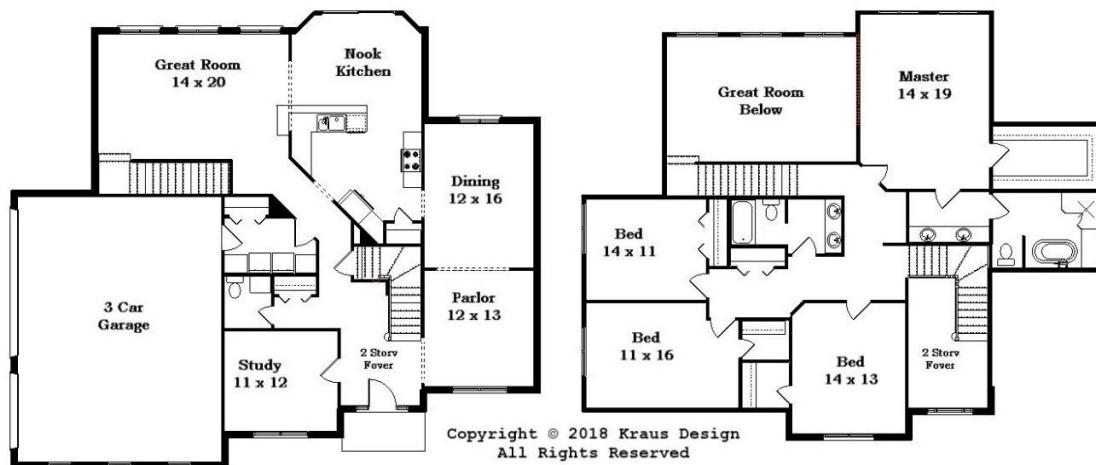

Your Land Your Style Your Home Your Way
Design + Build = Your Best Value

www.krausbuild.com

We Welcome Your Changes
to All of Our Plans

The Dartmouth
3100 Sq.Ft.

The **Kraus** Company
DESIGN BUILD

248-972-5549