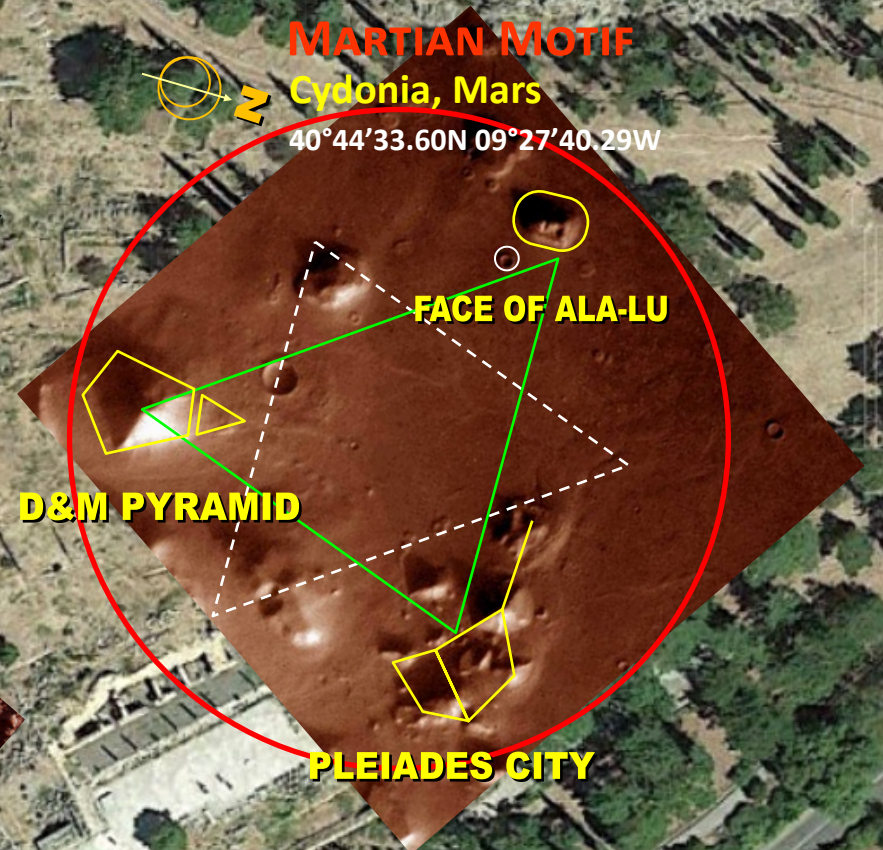

DELPHI STAR GATE OF THE SPEAKING SNAKE

GREECE

MARTIAN MOTIF TRIANGULATION PATTERN

PLEIADES STAR CLUSTER

7 Daughters of Atlas

D&M PENTAGON

Amphitheatre

MARTIAN MOTIF

Cydonia, Mars

40°44'33.60N 09°27'40.29W

PLEIADES CITY

Oracle of Delphi

PYTHIA

Apostle Paul's encounter with a Pythia.

Throne of Apollo

The Sacred Way

SERPENT GOD OF PROPHECY

MERCY SEAT

Abomination of Desolation

DOME OF THE ROCK

3rd TEMPLE

3RD TEMPLE POSSIBLE LAYOUT

APOLLO

ANTICHRIST

1st Horseman of Apocalypse

Let no one Deceive you in any way, for it will not come until the Departure occurs and the Man of Lawlessness—the Son of Destruction—is revealed. He will oppose and exalt himself above every so-called God or Object of Worship. So he will Seat himself in the Temple of GOD, proclaiming himself to be GOD.