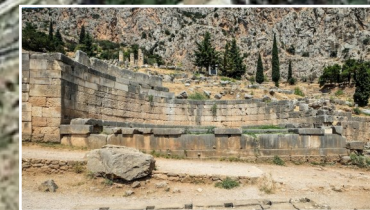

FACE OF ALA-LU Entrance to Sacred Way

Google Earth

© Composition Some Graphics by
LUIS B. VEGA
 vegapost@hotmail.com
 www.PostScripts.org
 FOR ILLUSTRATION PURPOSES ONLY

MAIN SOURCES
 Earth, Google.com
 ESA.ist - G. Neukum
 Mars, Google.com
 Wikipedia.com