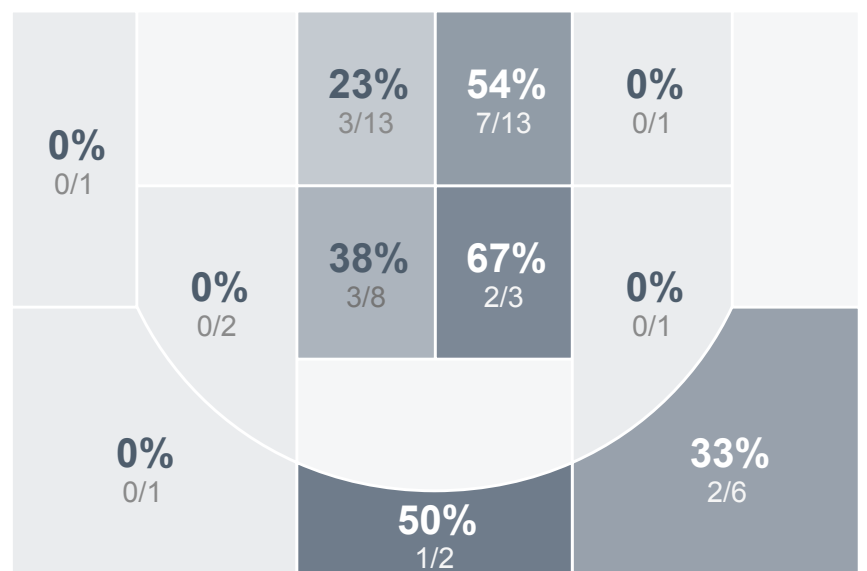

St. Mary's Central High School