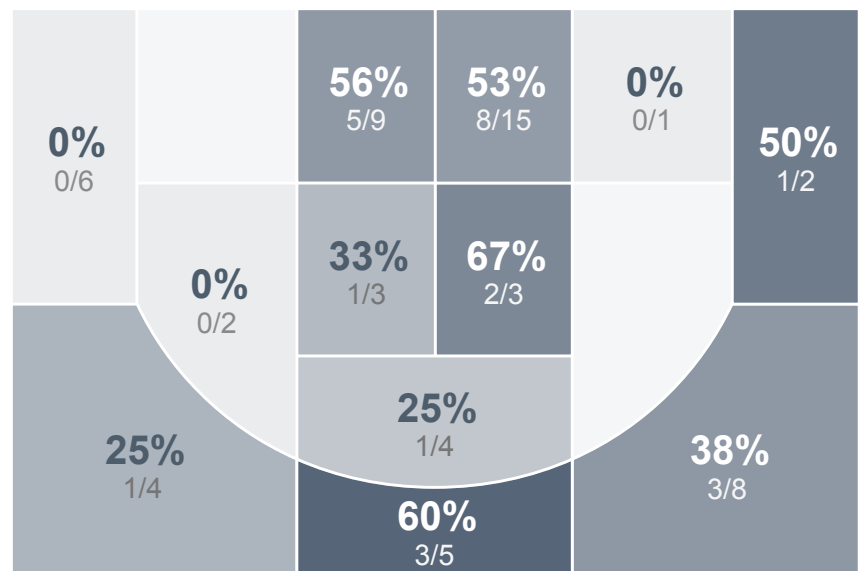

Century Patriots Girls Basketball