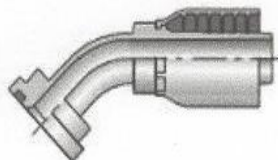

Flange 62- Elbow 45° Bite to the Wire

Flange 62, Elbow 45° - 400 Series

Description		Cross-Reference Part Numbers		
Hose ID	Flange Size	GATOR	GW Series	Weatherhead
3/4"	3/4"	F442-12-12	GW61-12X12	43012U-D42
1"	1"	F442-16-16	GW61-16X16	43016U-D46
1-1/4"	1-1/4"	F442-20-20	GW61-20X20	43020U-D50
1 1/2"	1 1/2"	F442-24-24	N/A	
2"	2"	F442-32-32	N/A