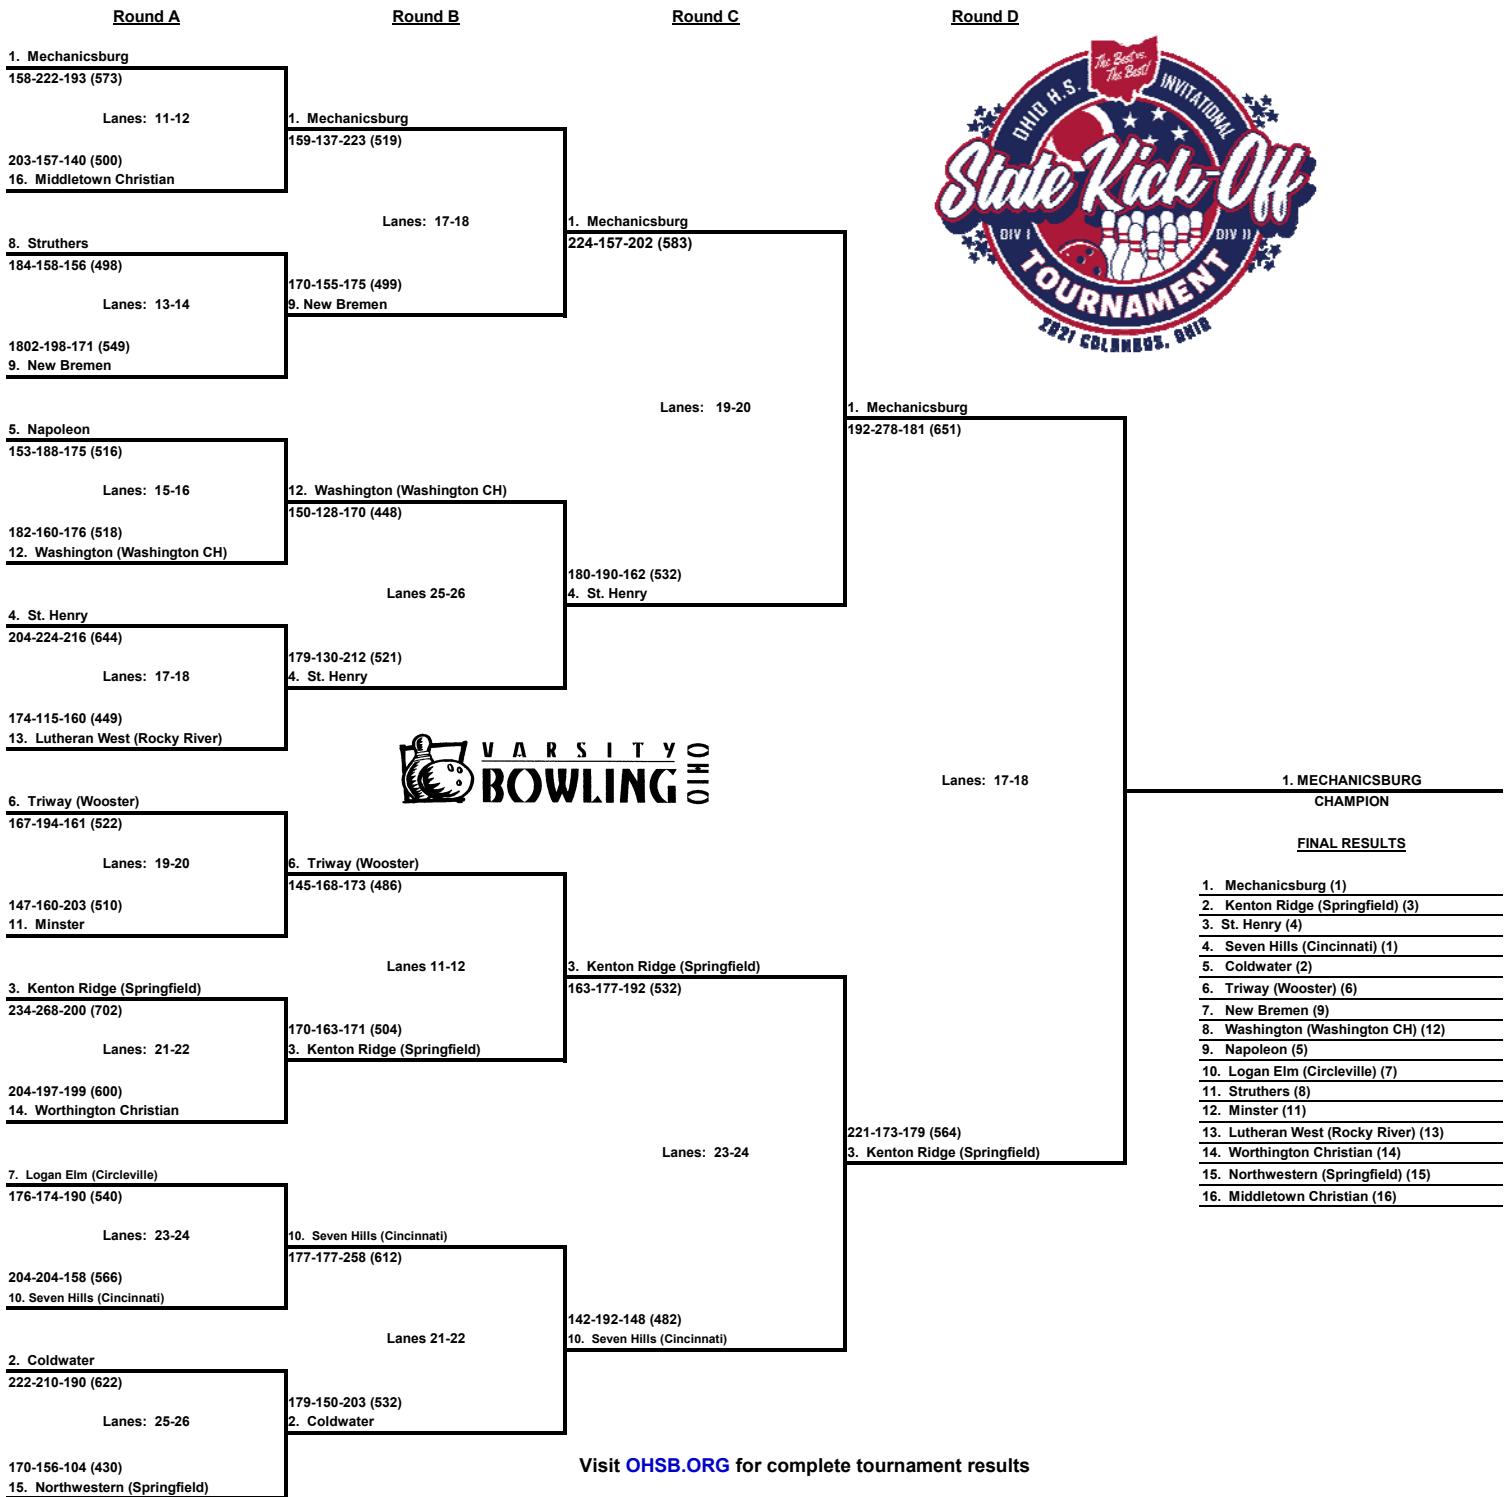

18th Annual Ohio High School State Invitational "Kick-Off" Tournament

BOYS CHAMPIONSHIP ROUND

DIVISION II

Saturday, December 4, 2021

Visit OHSB.ORG for complete tournament results

18th Annual Ohio High School State Invitational "Kick-Off" Tournament