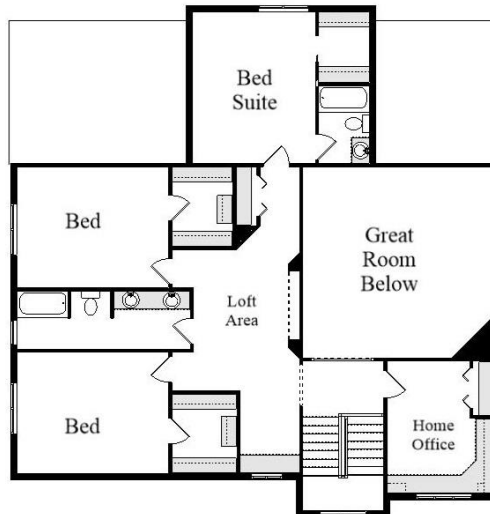

Your Land Your Style Your Home Your Way
Design + Build = Your Best Value

Plan 2404-III
3225 Sq.Ft.

Copyright © 2018 Kraus Design Build
All Rights Reserved

The **Kraus** Company
DESIGN BUILD

248-972-5549

Whether we modify this plan or assist you in the creation of a Custom Home Plan all your own, the Design + Build process lets you take the Design to the Level You Choose.

Setting the New Standard

Your Land Your Style Your Home Your Way

Design + Build = Your Best Value

Plan 2404-I-B
3200 Sq.Ft.

Copyright © 2018 Kraus Design Build
All Rights Reserved

The **Kraus** Company, LLC
DESIGN BUILD

Your Land Your Style Your Home Your Way

Design + Build = Your Best Value

Plan 2404-I
3200 Sq.Ft.

Copyright © 2018 Kraus Design Build
All Rights Reserved

The **Kraus** Company
DESIGN BUILD

248-972-5549

The **Kraus** Company
Plans