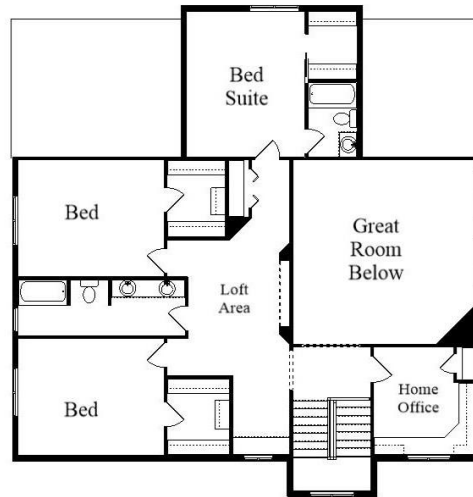

Your Land Your Style Your Home Your Way
Design + Build = Your Best Value

Plan 2404-III
3225 Sq.Ft.

Copyright © 2018 Kraus Design Build
All Rights Reserved

The **Kraus** Company
DESIGN BUILD

248-972-5549

Whether we modify this plan or assist you in the creation of a Custom Home Plan all your own, the Design + Build process lets you take the Design to the Level You Choose.

Setting the New Standard

Your Land Your Style Your Home Your Way

Design + Build = Your Best Value

Plan 2404-I-B
3200 Sq.Ft.

Copyright © 2018 Kraus Design Build
All Rights Reserved

The **Kraus** Company, LLC
DESIGN BUILD

Your Land Your Style Your Home Your Way

Design + Build = Your Best Value

Plan 2404-I
3200 Sq.Ft.

Copyright © 2018 Kraus Design Build
All Rights Reserved

The **Kraus** Company
DESIGN BUILD

248-972-5549

The **Kraus** Company
Plans