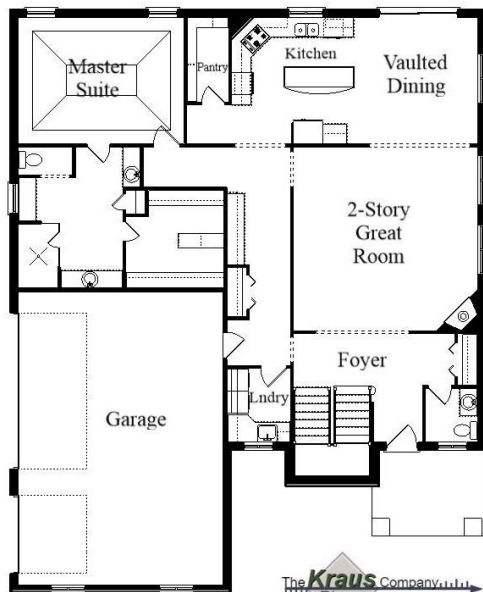

Your Land Your Style Your Home Your Way
Design + Build = Your Best Value

Plan 2404-III
3225 Sq.Ft.

Copyright © 2018 Kraus Design Build
All Rights Reserved

The **Kraus** Company
DESIGN BUILD

248-972-5549

Whether we modify this plan or assist you in the creation of a Custom Home Plan all your own, the Design + Build process lets you take the Design to the Level You Choose.

Setting the New Standard

Your Land Your Style Your Home Your Way

Design + Build = Your Best Value

Plan 2404-I-B
3200 Sq.Ft.

Copyright © 2018 Kraus Design Build
All Rights Reserved

The **Kraus** Company, LLC
DESIGN BUILD

Your Land Your Style Your Home Your Way

Design + Build = Your Best Value

Plan 2404-I
3200 Sq.Ft.

Copyright © 2018 Kraus Design Build
All Rights Reserved

The **Kraus** Company
DESIGN BUILD

248-972-5549

The **Kraus** Company
Plans