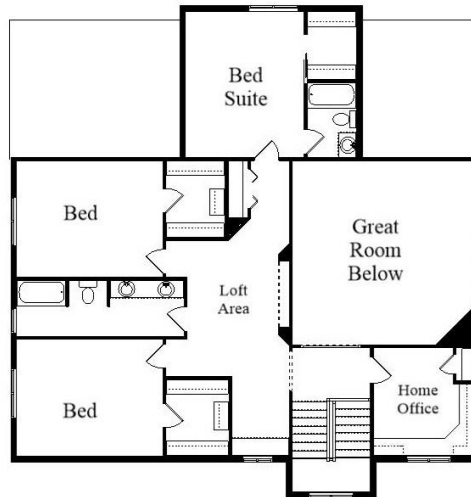

Your Land Your Style Your Home Your Way
Design + Build = Your Best Value

Plan 2404-III
3225 Sq.Ft.

Copyright © 2018 Kraus Design Build
All Rights Reserved

The **Kraus** Company
DESIGN BUILD

248-972-5549

Whether we modify this plan or assist you in the creation of a Custom Home Plan all your own, the Design + Build process lets you take the Design to the Level You Choose.

Setting the New Standard

Your Land Your Style Your Home Your Way

Design + Build = Your Best Value

Plan 2404-I-B
3200 Sq.Ft.

Copyright © 2018 Kraus Design Build
All Rights Reserved

The **Kraus** Company, LLC
DESIGN BUILD

Your Land Your Style Your Home Your Way

Design + Build = Your Best Value

Plan 2404-I
3200 Sq.Ft.

Copyright © 2018 Kraus Design Build
All Rights Reserved

The **Kraus** Company
DESIGN BUILD

248-972-5549

The **Kraus** Company
Plans