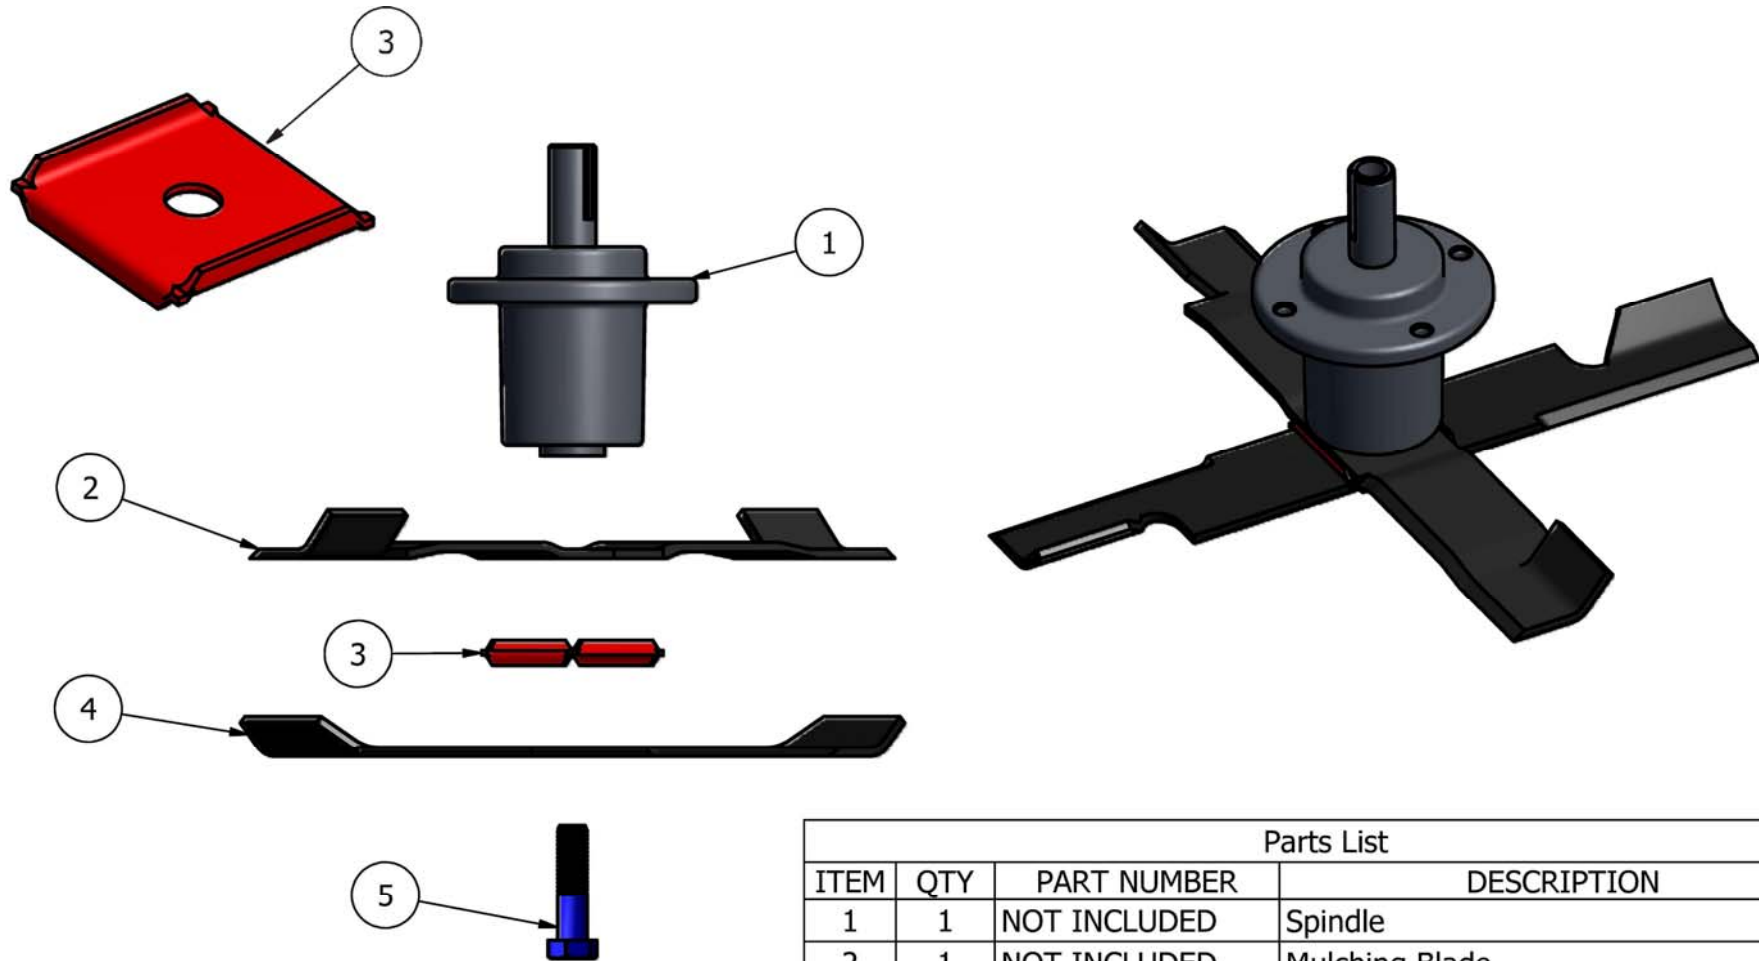

# X-Blade Dual Mulching Blade Adapter Kit

Parts List			
ITEM	QTY	PART NUMBER	DESCRIPTION
1	1	NOT INCLUDED	Spindle
2	1	NOT INCLUDED	Mulching Blade
3	1	XB1	X-Blade Dual Mulching Blade Adapter Kit
4	1	NOT INCLUDED	Regular Blade
5	1	NOT INCLUDED	5/8-11 Hex Bolt