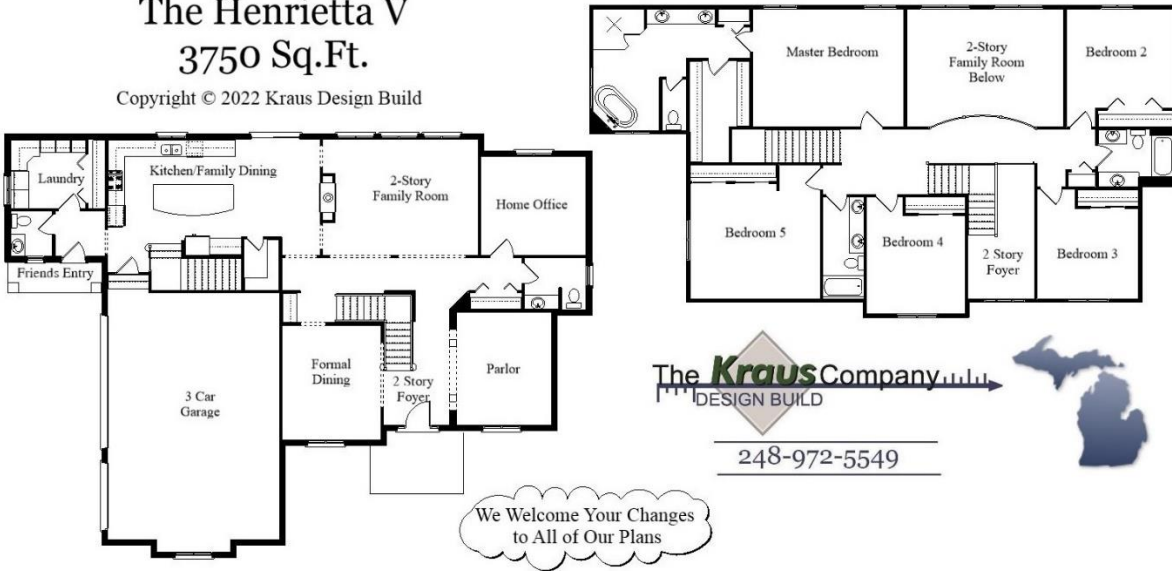

Your Land Your Style Your Home Your Way  
Design + Build = Your Best Value

[www.krausbuild.com](http://www.krausbuild.com)

Henrietta IV-MG  
4000 Sq.Ft.

Copyright © 2022 Kraus Design Build

The **Kraus** Company, LLC  
DESIGN BUILD  
248-972-5549

Setting the New Standard

Your Land Your Style Your Home Your Way  
Design + Build = Your Best Value

The Henrietta V  
3750 Sq.Ft.

Copyright © 2022 Kraus Design Build

The **Kraus** Company  
DESIGN BUILD

248-972-5549

## Henrietta 5-II FE 3750 Sq.Ft.

Copyright © 2022 Kraus Design Build

We Welcome Your Changes  
to All of Our Plans

The **Kraus** Company  
DESIGN BUILD

248-972-5549