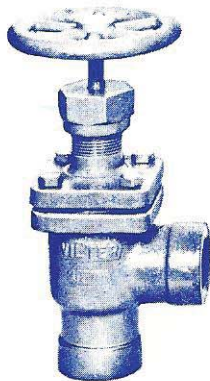

VILTER AMMONIA VALVES

SCREWED VILTER AMMONIA GLOBE VALVES

1-1/4" THRU 2" SCREWED GLOBE VALVES HAVE A BOLTED (SQUARE) BONNET AND ARE JUST AS SHOWN BELOW. COLOR, BLUE, INCLUDING HANDWHEEL. IF POSSIBLE, CHECK PART OR CATALOGUE NUMBER FOR VERIFICATION.

Valve Size: 1 1/4" — 2"

PIPE SIZE INCHES	PART NUMBER
1-1/4	A13032AX
1-1/2	A14043AX
2	A10167AX

SCREWED VILTER AMMONIA ANGLE VALVES

1-1/4" THRU 2" SCREWED ANGLE VALVES HAVE A BOLTED (SQUARE) BONNET AND ARE JUST AS SHOWN BELOW. COLOR, BLUE, INCLUDING HANDWHEEL. IF POSSIBLE, CHECK PART OR CATALOGUE NUMBER FOR VERIFICATION.

Valve Size: 1 1/4" — 2"

PIPE SIZE INCHES	PART NUMBER
1-1/4	A14044AX
1-1/2	A14051AX
2	A10168AX

2" IS THE BIGGEST SCREWED VALVE MADE BY VILTER.