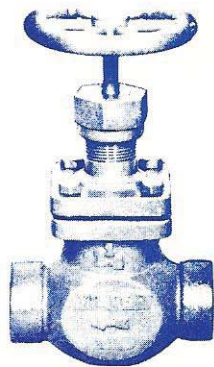

VILTER AMMONIA VALVES

SCREWED VILTER AMMONIA GLOBE VALVES

1-1/4" THRU 2" SCREWED GLOBE VALVES HAVE A BOLTED (SQUARE) BONNET AND ARE JUST AS SHOWN BELOW. COLOR, BLUE, INCLUDING HANDWHEEL. IF POSSIBLE, CHECK PART OR CATALOGUE NUMBER FOR VERIFICATION.

Valve Size: 1 1/4" — 2"

PIPE SIZE INCHES	PART NUMBER
1-1/4	A13032AX
1-1/2	A14043AX
2	A10167AX

SCREWED VILTER AMMONIA ANGLE VALVES

1-1/4" THRU 2" SCREWED ANGLE VALVES HAVE A BOLTED (SQUARE) BONNET AND ARE JUST AS SHOWN BELOW. COLOR, BLUE, INCLUDING HANDWHEEL. IF POSSIBLE, CHECK PART OR CATALOGUE NUMBER FOR VERIFICATION.

Valve Size: 1 1/4" — 2"

PIPE SIZE INCHES	PART NUMBER
1-1/4	A14044AX
1-1/2	A14051AX
2	A10168AX

2" IS THE BIGGEST SCREWED VALVE MADE BY VILTER.