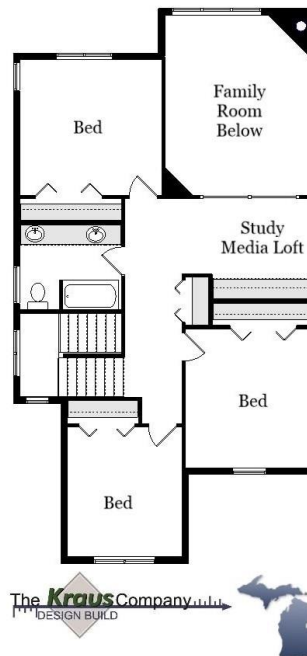

Your Land Your Style Your Home Your Way

Design + Build = Your Best Value

Value Engineered for Unique Affordability

Plan 2420 LS
2450 Sq.Ft.

Copyright © 2022
Kraus Design Build
All Rights Reserved

www.krausbuild.com