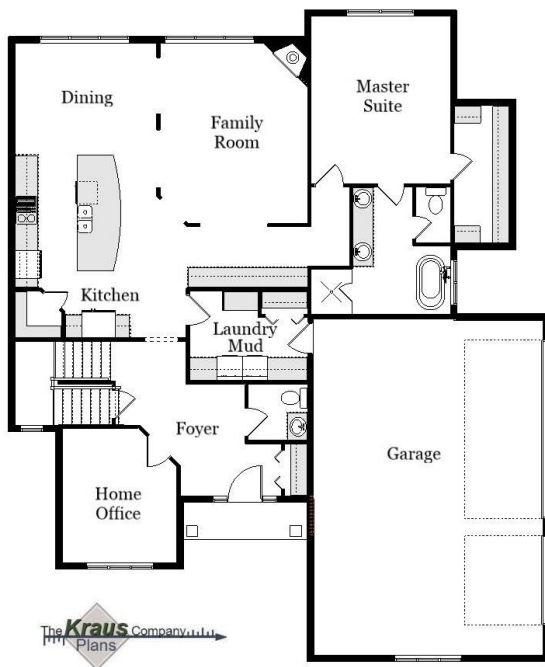

Your Land Your Style Your Home Your Way

Design + Build = Your Best Value

Value Engineered for Unique Affordability

Plan 2420 LS
2450 Sq.Ft.

Copyright © 2022
Kraus Design Build
All Rights Reserved

www.krausbuild.com