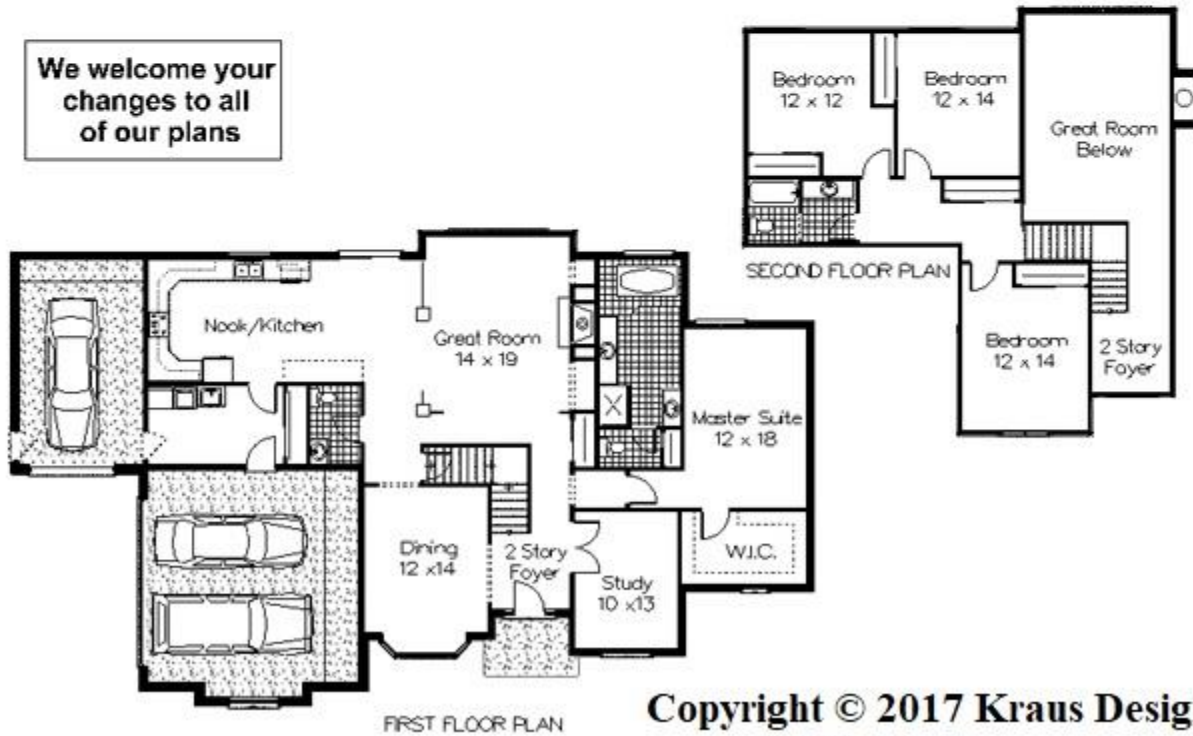

The Marietta

2865 Sq.Ft.

KRAUS
DESIGN + BUILD
248.494.1822

Elevation A

Elevation C

Elevation B

We welcome your
changes to all
of our plans

Copyright © 2017 Kraus Design
All Rights Reserved