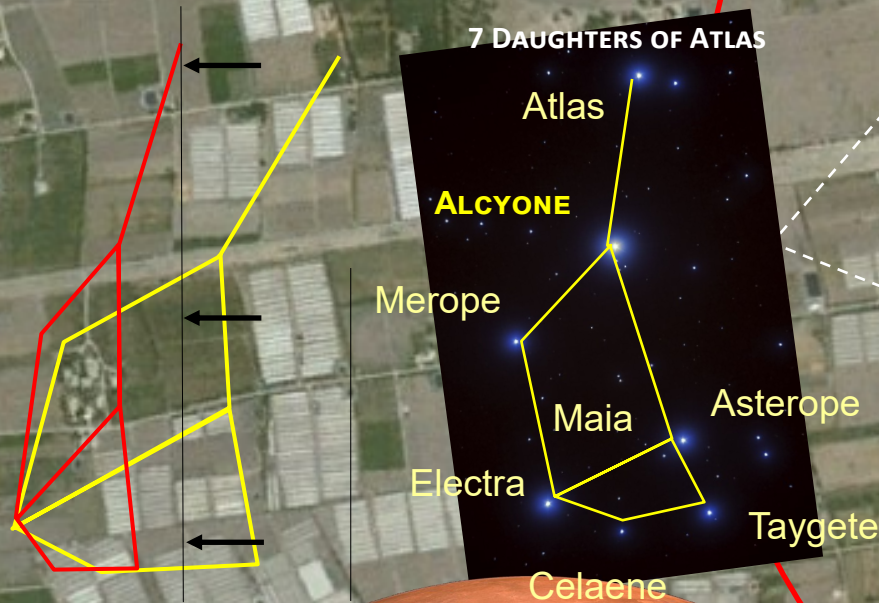

# DEIR ALLAH CYDONIAN STAR MAP

## MARTIAN MOTIF TRIANGULATION PATTERN

FACE OF ALA-LU, MARS

FACE OF ALLA-H, EARTH

~500 FEET  
SAME AS AVEBURY

FACE OF ALA-LU  
TEL DEIR

D&M PENTAGON  
DWELLINGS

MARTIAN MOTIF

CYDONIA, MARS

40°44'33.60N 09°27'40.29W

FACE OF ALA-LU

D&M  
PENTAGON

PLEIADES CITY

1/2 Size  
Compressed

PLEIADES STAR CLUSTER

7 DAUGHTERS OF ATLAS

BIBLICAL SUKKOT  
(PETHOR)

1 MILE

KNOWLEDGE STATION  
'ATLAS'

FACE OF ALA-LU, MARS

FACE OF ALLA-H, EARTH

~666 ARC SEC  
120 SMOOTS  
.13 MILES  
666 FEET

PLEIADES CITY  
CITY CENTER

Google Earth

© Composition and Some Graphics by  
LUIS B. VEGA  
vegapost@hotmail.com  
www.PostScript.org  
FOR ILLUSTRATION PURPOSES ONLY