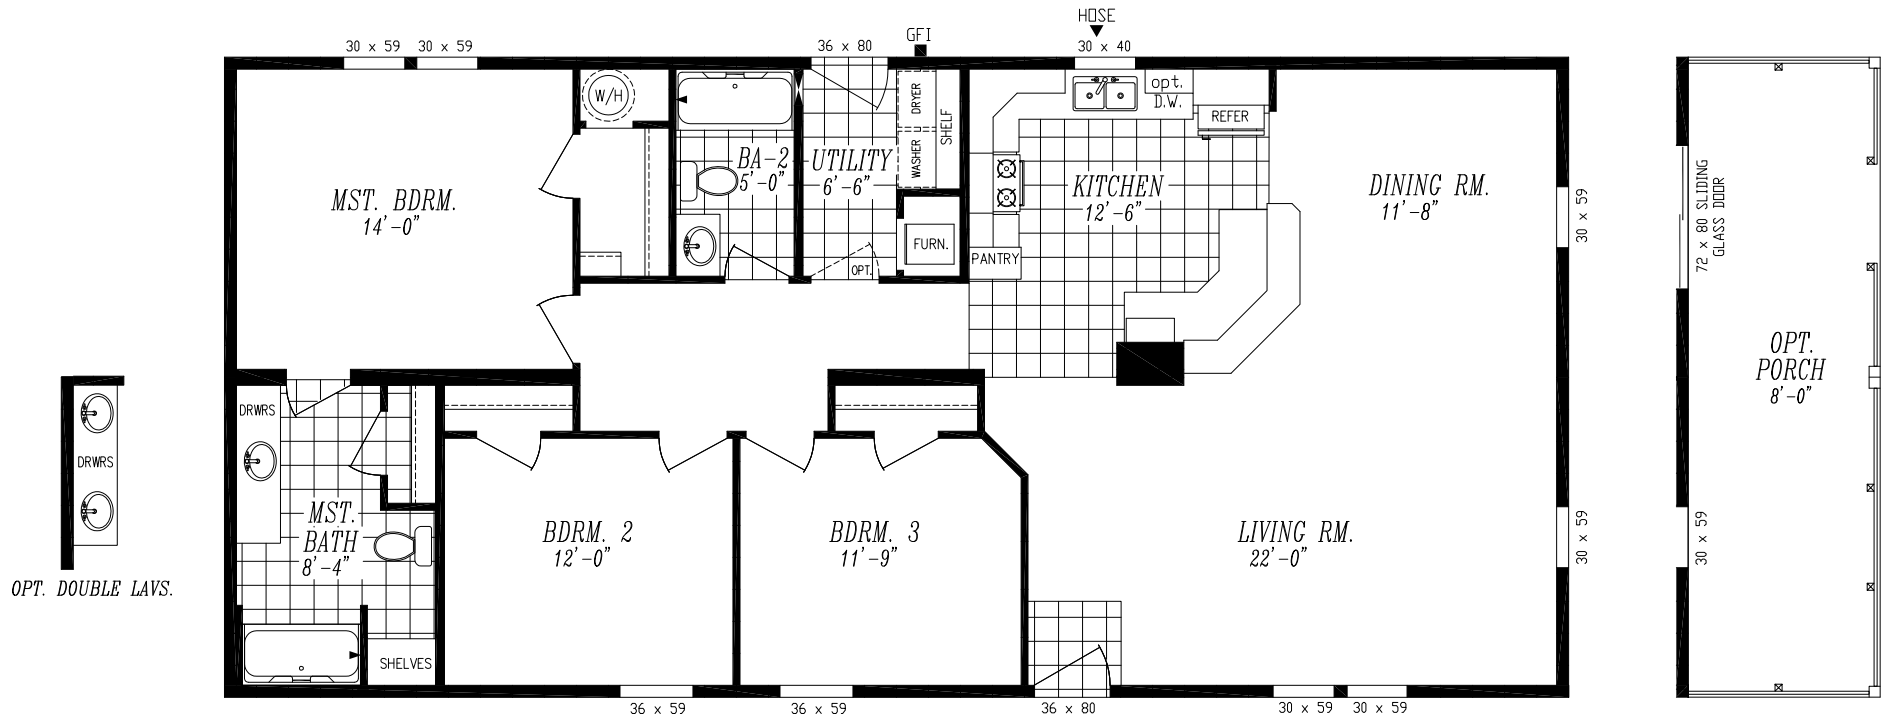

# COLUMBIA RIVER COLLECTION

"2021"

26'-8" x 56'-0"

APPROX. 1,493 SQ. FT.

OPT. DOUBLE LAVS.

OPT. DLX. MST. BATH

36 x 59