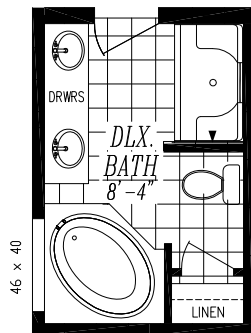

# COLUMBIA RIVER COLLECTION

"2021"

26'-8" x 56'-0"

APPROX. 1,493 SQ. FT.

OPT. DOUBLE LAVS.

OPT. DLX. MST. BATH

36 x 59