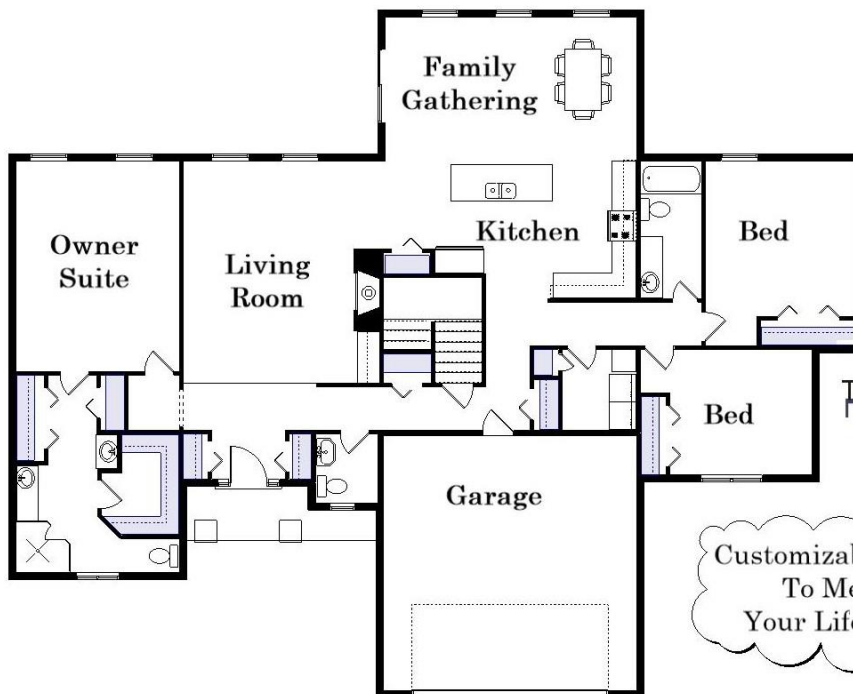

Your Land Your Style Your Home Your Way  
Design + Build = Your Best Value

[www.krausbuild.com](http://www.krausbuild.com)

**Lakeland Ranch**  
**2115 Sq.Ft.**

Copyright © 2018 Kraus Design  
All Rights Reserved

The **Kraus** Company  
DESIGN BUILD

248-972-5549

Customizable Plan  
To Meet  
Your Lifestyle

Setting the New Standard