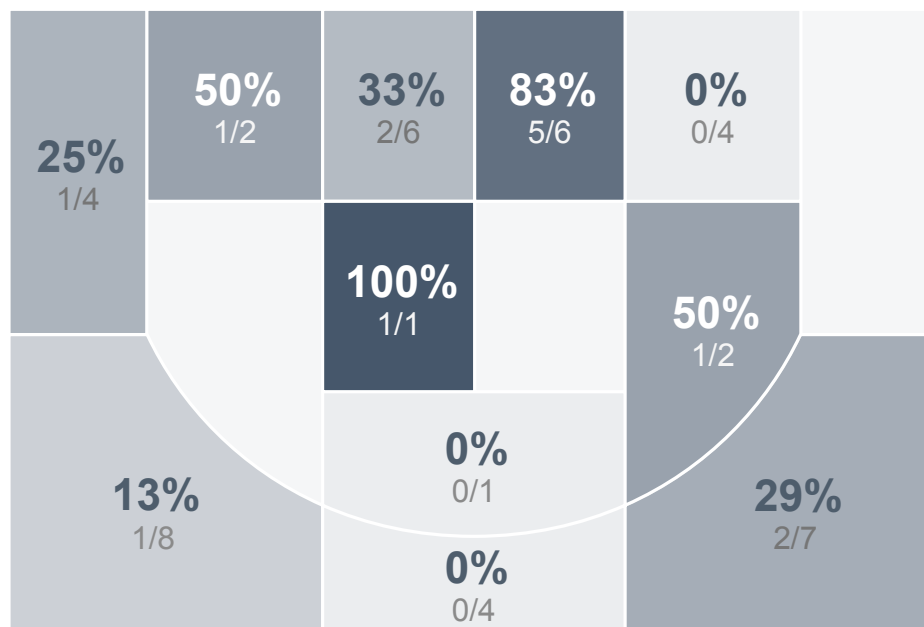

Bismarck St. Mary's Central High School