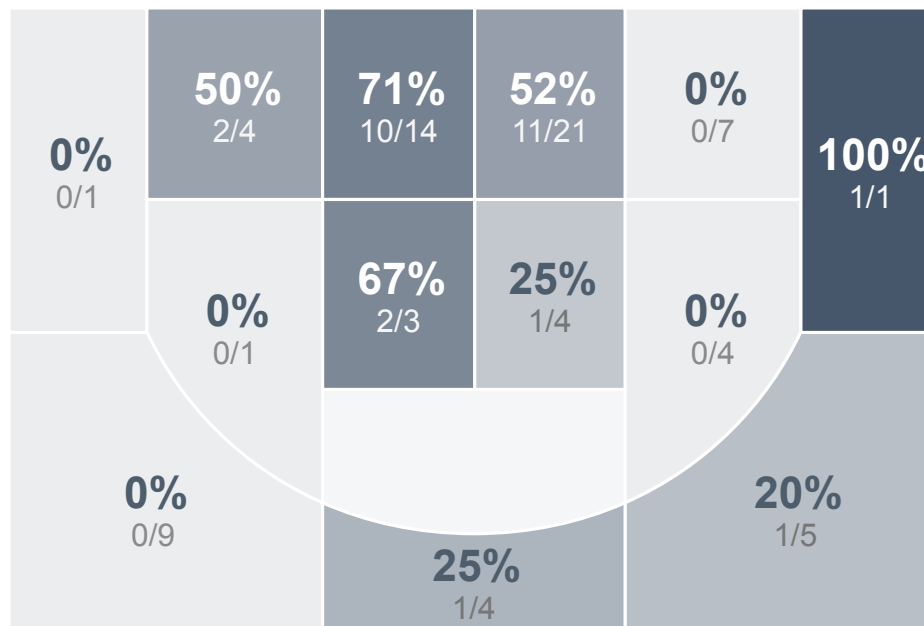

Team Stats

	MHS	SMCHS
Field Goal %	37.2%	31.1%
Effective Field Goal %	39.1%	35.6%
2FG Made/Attempted	26/58	10/22
2FG%	44.8%	45.5%
3FG Made/Attempted	3/20	4/23
3FG%	15.0%	17.4%
FT Made/Attempted	9/14	14/28
Free Throw Percentage	64.3%	50.0%
Points Per Possession	0.99	0.69
Transition Points	6	6
Points Off Turnovers	23	7
Second Chance Points	23	6
Points in the Paint	48	16
Offensive Rebounds	25	10
Defense Rebounds	28	22
Assists	5	5
Deflections	11	13
Steals	8	4
Blocks	1	0
Turnovers	11	18
Personal Fouls	22	17
Charges Taken	0	0

Girls' Varsity Basketball - New