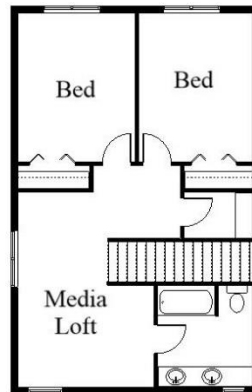

Your Land Your Style Your Home Your Way
Design + Build = Your Best Value

Vinebrook Cove B
2500 Sq.Ft.

Copyright © 2019 Kraus Design Build
All Rights Reserved

Whether we modify this plan or assist you
in the creation of a Custom Home Plan
all your own the
Design + Build process lets you take the
Design to the Level You Choose.

248-972-5549

Setting the New Standard

Your Land Your Style Your Home Your Way

Design + Build = Your Best Value

Vinebrook Cove
2500 Sq.Ft.

Copyright © 2019 Kraus Design Build
All Rights Reserved

Whether we modify this plan or assist you
in the creation of a Custom Home Plan
all your own the
Design + Build process lets you take the
Design to the Level You Choose.