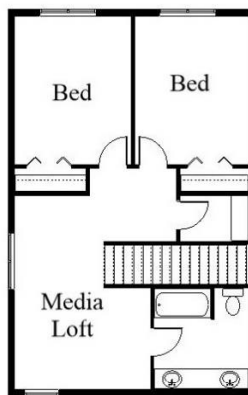

Your Land Your Style Your Home Your Way
Design + Build = Your Best Value

Vinebrook Cove B
2500 Sq.Ft.

Copyright © 2019 Kraus Design Build
All Rights Reserved

Whether we modify this plan or assist you
in the creation of a Custom Home Plan
all your own the
Design + Build process lets you take the
Design to the Level You Choose.

248-972-5549

Setting the New Standard

Your Land Your Style Your Home Your Way

Design + Build = Your Best Value

Vinebrook Cove
2500 Sq.Ft.

Copyright © 2019 Kraus Design Build
All Rights Reserved

Whether we modify this plan or assist you
in the creation of a Custom Home Plan
all your own the
Design + Build process lets you take the
Design to the Level You Choose.